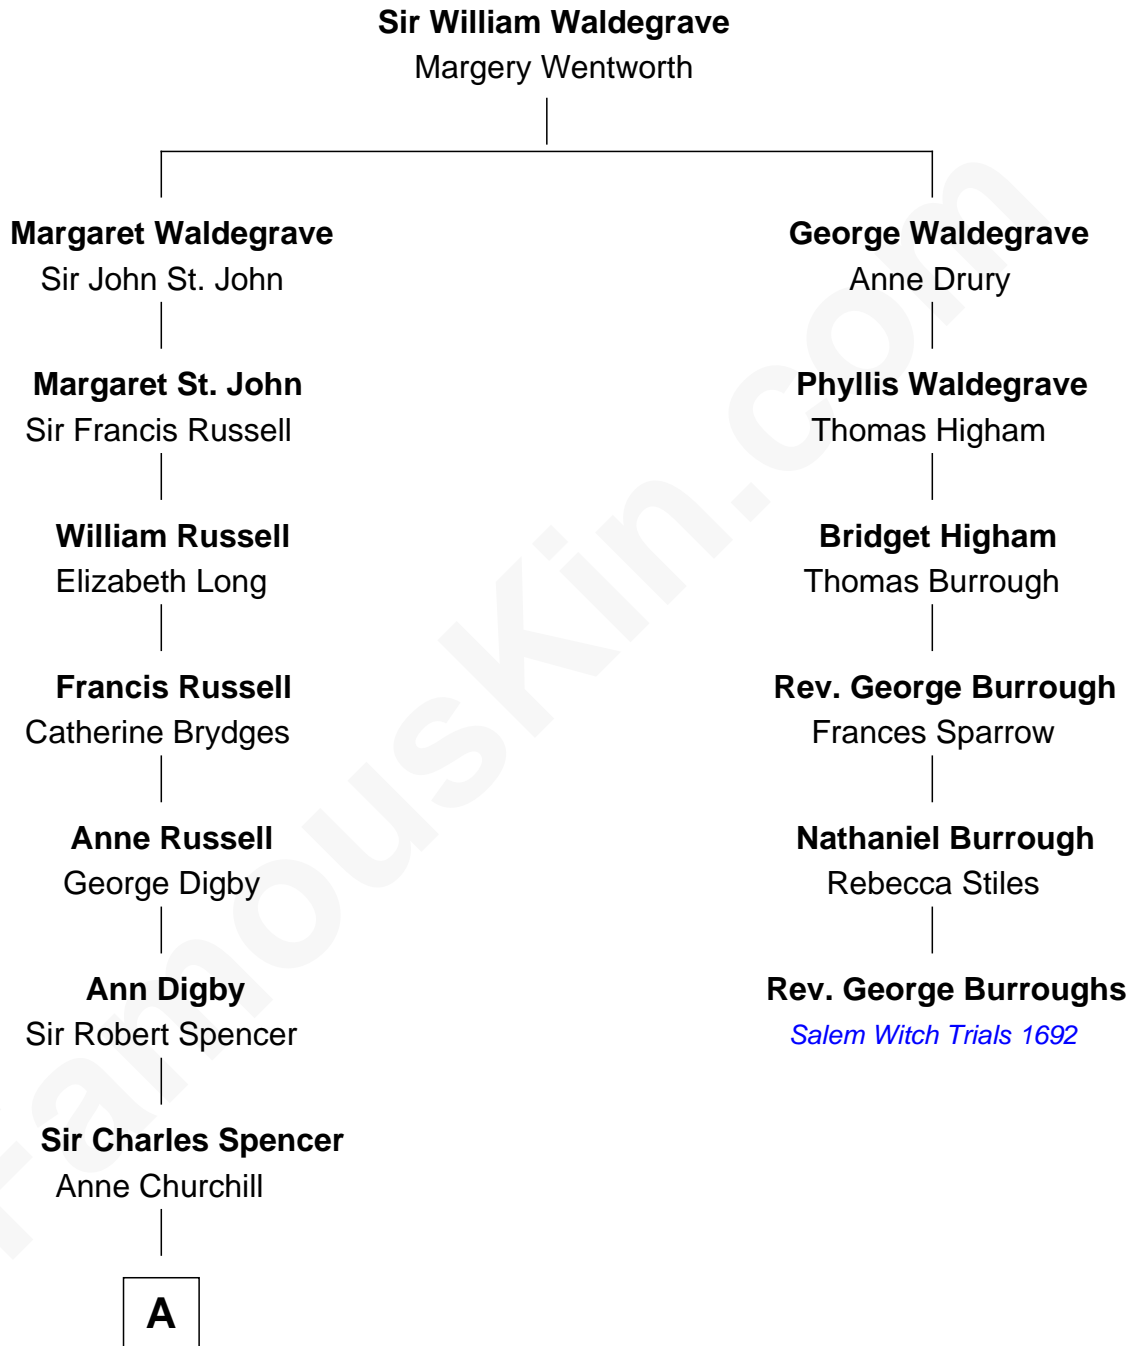

FamousKin.com

Relationship Chart of

Princess Diana

Princess of Wales

5th cousin 9 times removed of

Rev. George Burroughs
Executed for Witchcraft, Salem 1692

A

—
John Spencer

Georgiana Carolina Carteret

—
John Spencer

Margaret Georgiana Poyntz

—
George John Spencer

Lavina Bingham

—
Frederick Spencer

Adelaide Horatia Elizabeth Seymour

—
Charles Robert Spencer

Margaret Baring

—
Albert Edward John Spencer

Cynthia Elinor Beatrix Hamilton

—
Edward John Spencer

Frances Ruth Burke Roche

—
Princess Diana

Princess of Wales