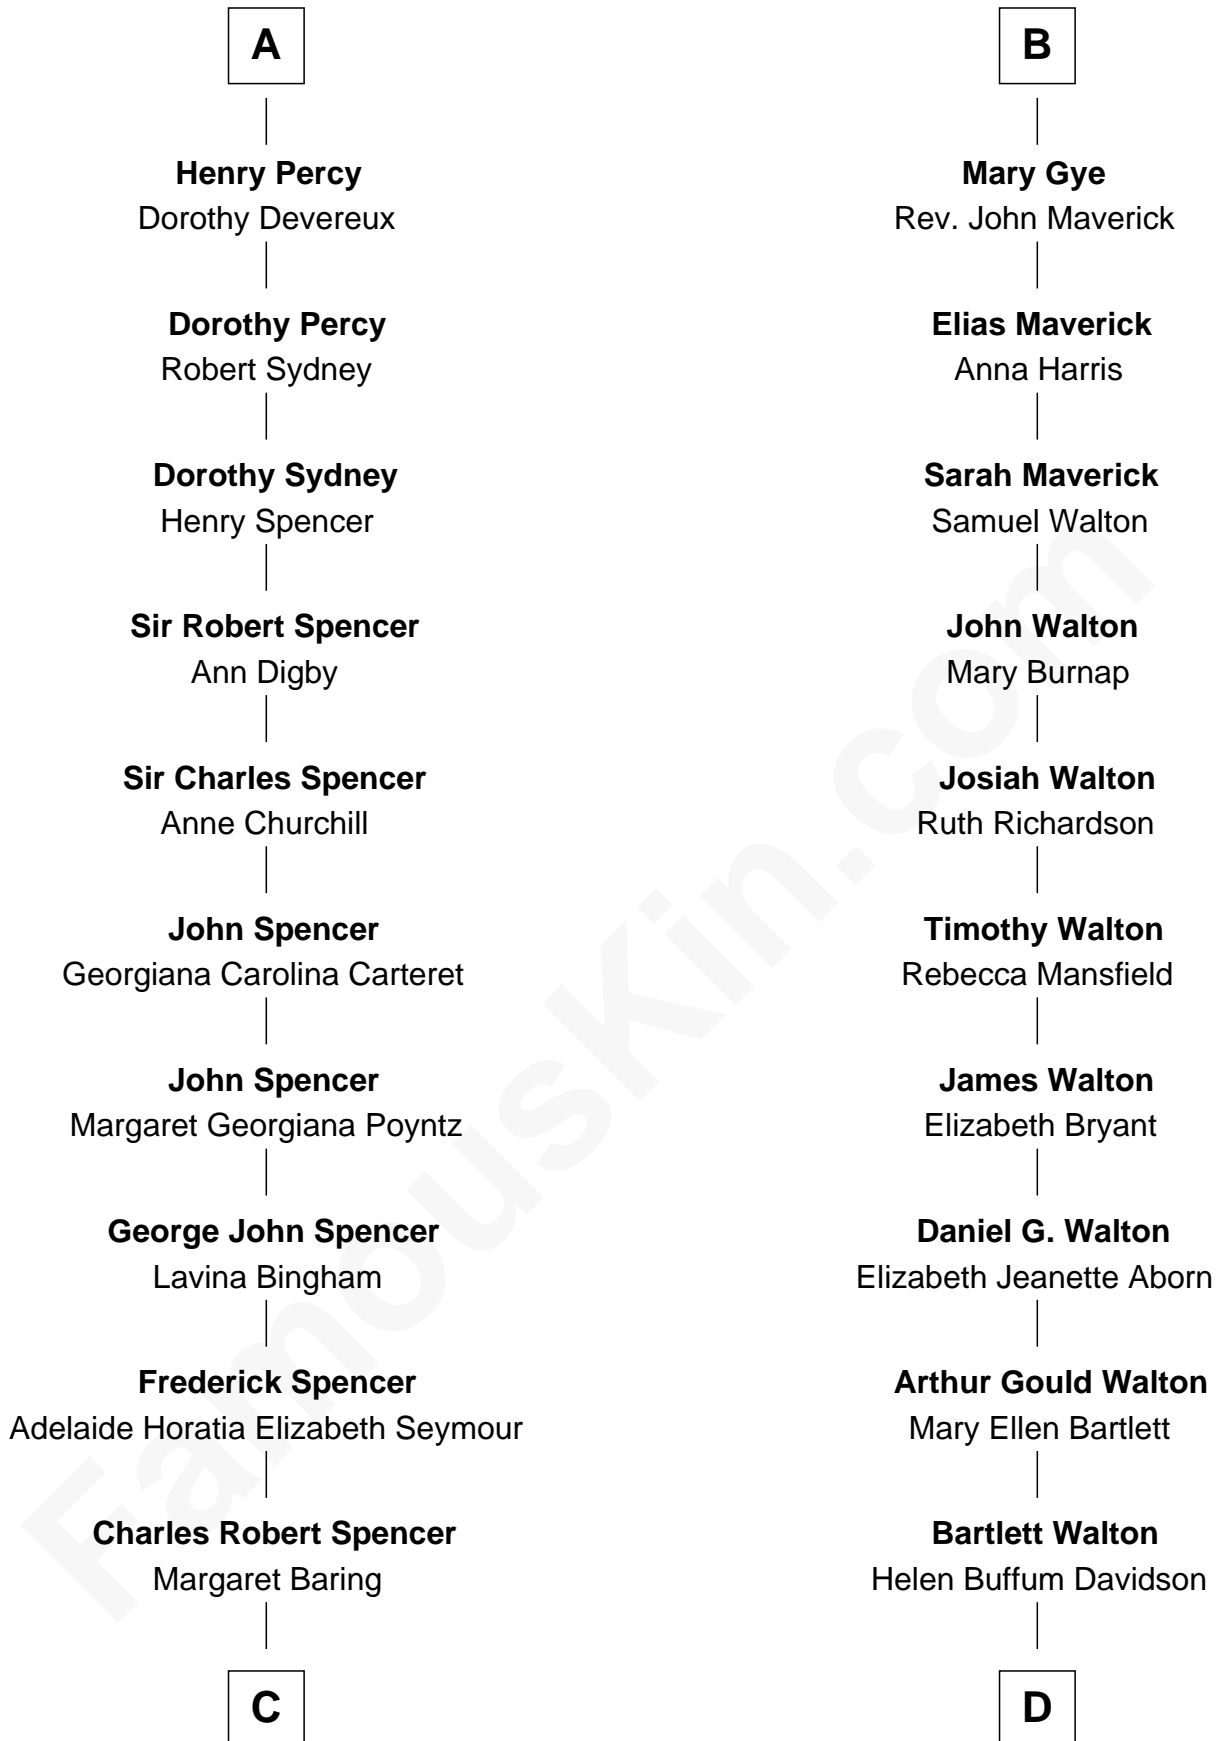

FamousKin.com

Relationship Chart of

Princess Diana

Princess of Wales

18th cousin 1 time removed of

A. Bartlett Giamatti
Major League Baseball Commissioner

C

Albert Edward John Spencer
Cynthia Elinor Beatrix Hamilton

Edward John Spencer
Frances Ruth Burke Roche

Princess Diana
Princess of Wales

D

Mary Claybaugh Walton
Valentine John Giamatti

A. Bartlett Giamatti
Major League Baseball Commissioner

FamousKin.com