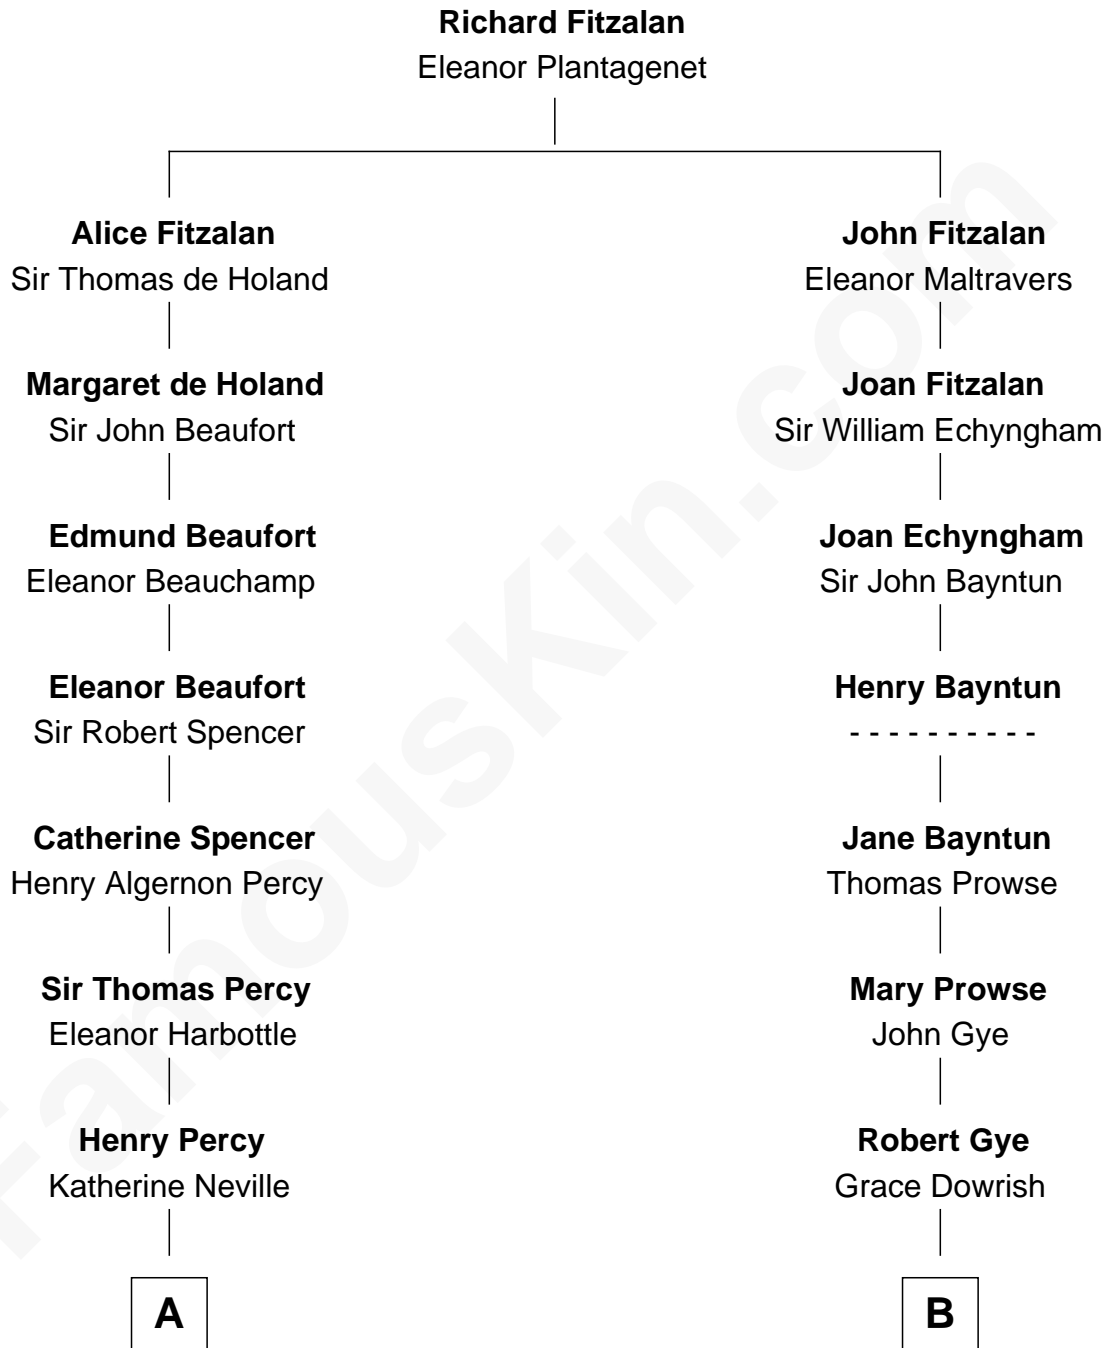

FamousKin.com

Relationship Chart of

Princess Diana

Princess of Wales

15th cousin 4 times removed of

Melville Fuller
8th Chief Justice of the U.S. Supreme Court

C

—
Albert Edward John Spencer
Cynthia Elinor Beatrix Hamilton

—
Edward John Spencer
Frances Ruth Burke Roche

—
Princess Diana
Princess of Wales

FamousKin.com