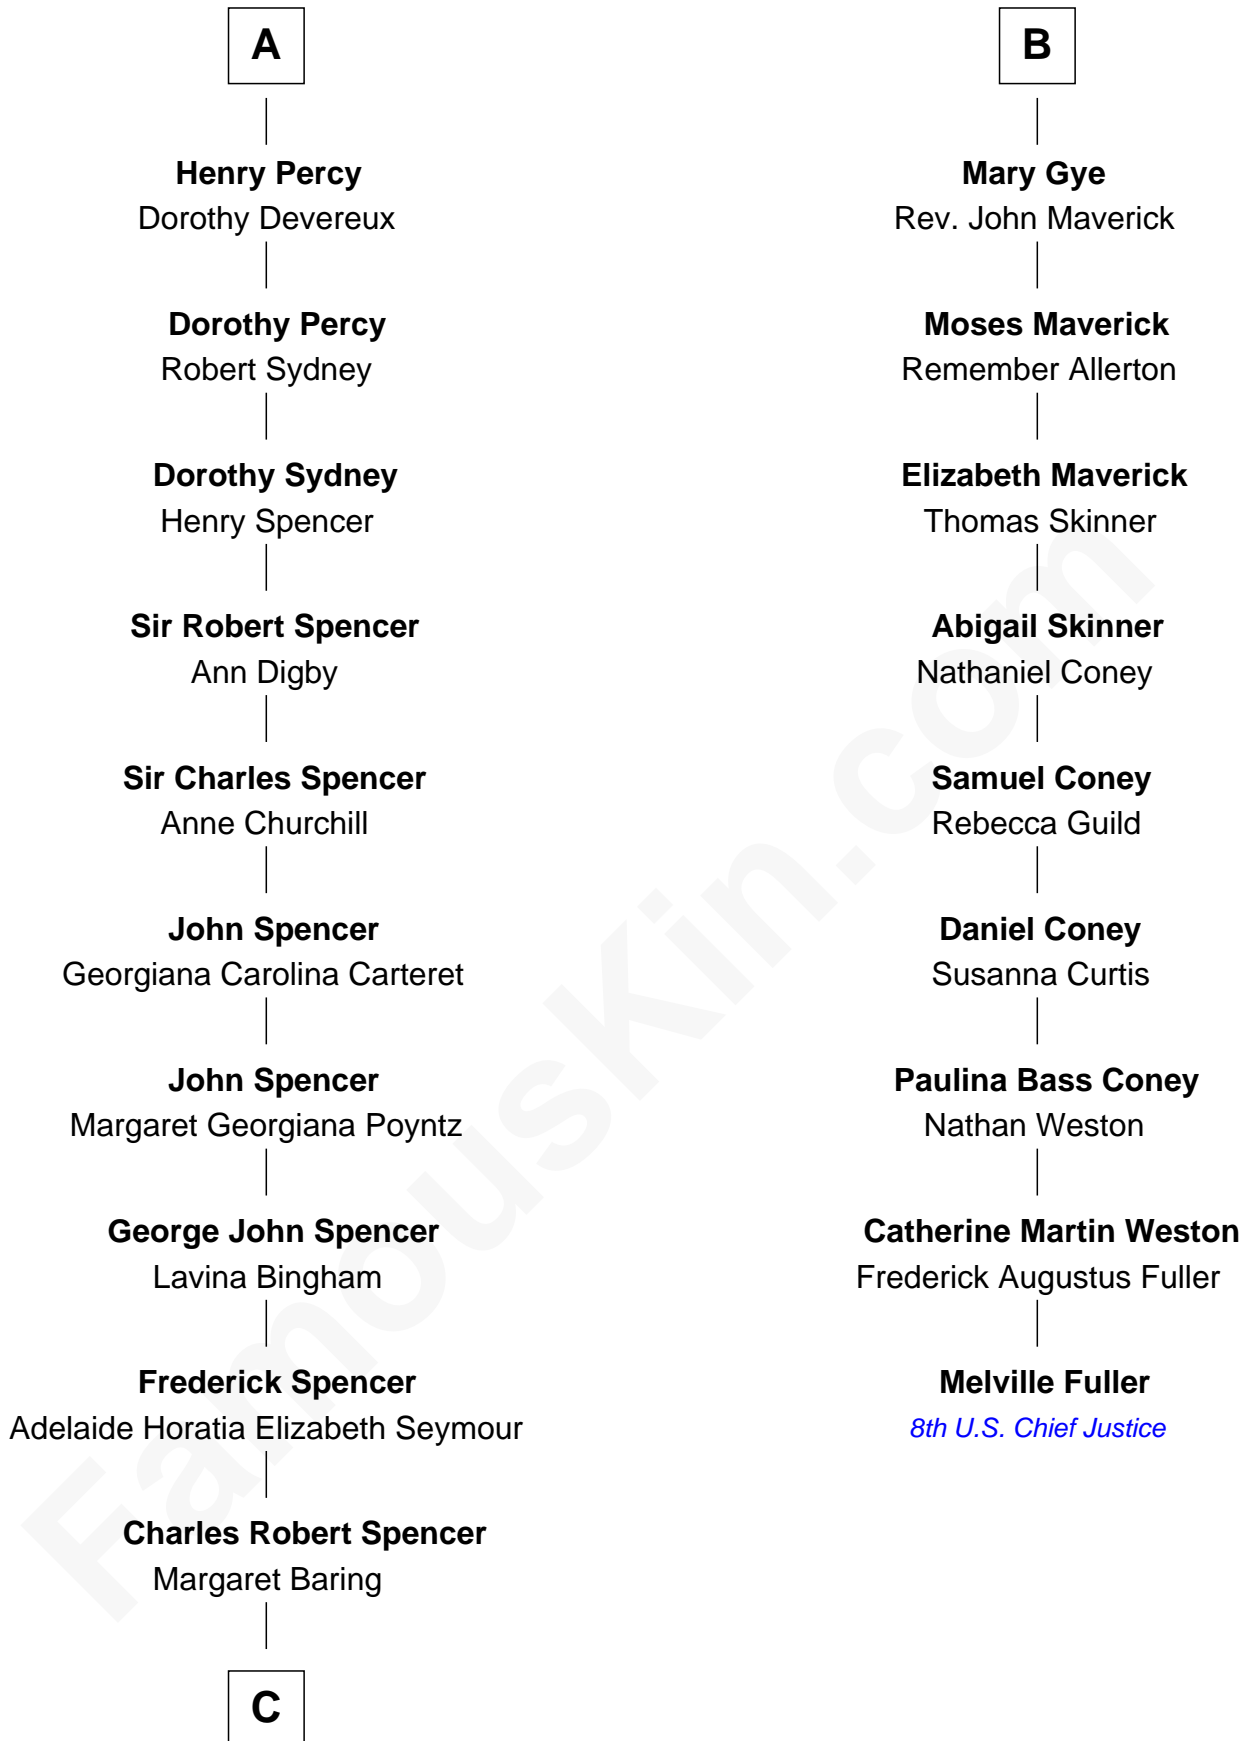

FamousKin.com

Relationship Chart of

Princess Diana

Princess of Wales

15th cousin 4 times removed of

Melville Fuller
8th Chief Justice of the U.S. Supreme Court

C

—
Albert Edward John Spencer
Cynthia Elinor Beatrix Hamilton

—
Edward John Spencer
Frances Ruth Burke Roche

—
Princess Diana
Princess of Wales

FamousKin.com