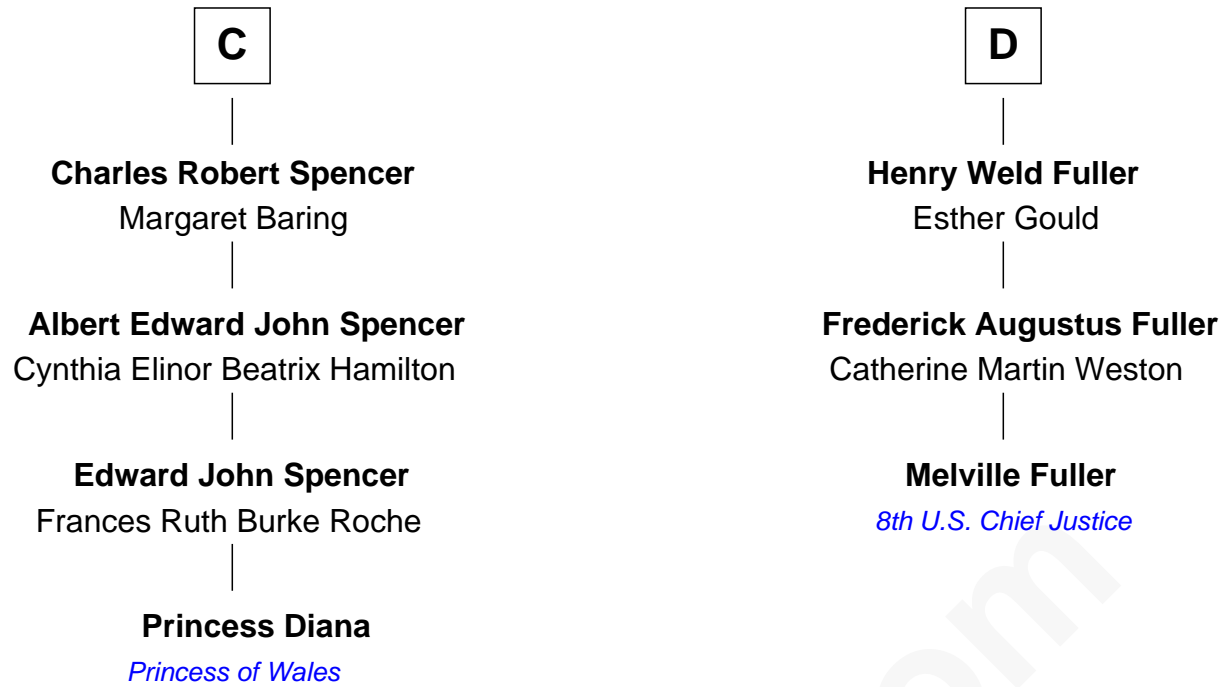

# FamousKin.com Relationship Chart of

**Princess Diana**

*Princess of Wales*

19th cousin 1 time removed of

**Melville Fuller**

*8th Chief Justice of the U.S. Supreme Court*

**Humphrey de Bohun**

Elizabeth Plantagenet

**Sir Thomas Butler**

Anne Hankeford

**Margaret Butler**

Sir William Boleyn

**Margaret Boleyn**

John Sackville

**A**

**Eleanor de Bohun**

Sir James le Boteler

**Pernel le Boteler**

Sir Gilbert Talbot

**Sir Richard Talbot**

Ankaret le Strange

**Mary Talbot**

Sir Thomas Greene

**Sir Thomas Greene**

Phillippa Ferrers

**Elizabeth Greene**

William Raleigh

**Sir Edward Raleigh**

Margaret Verney

**B**

FamousKin.com