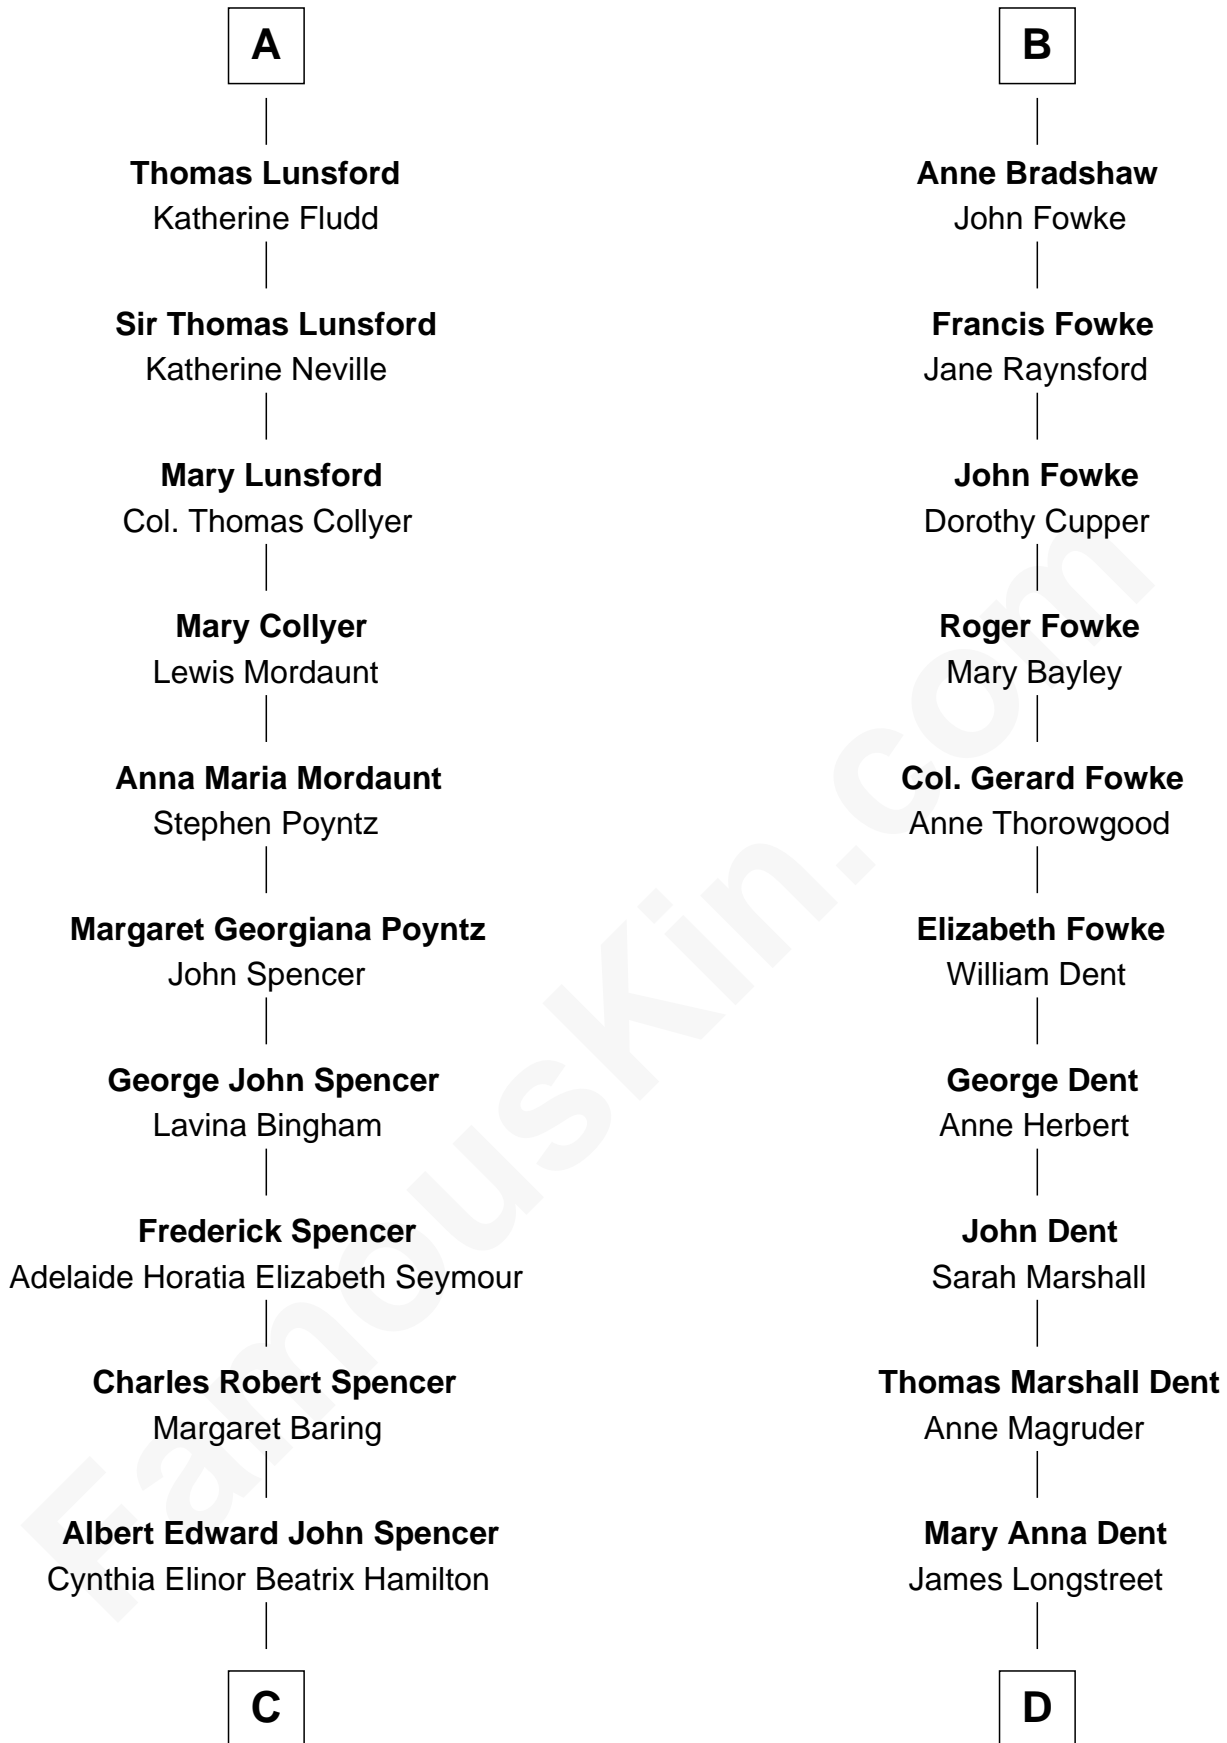

# FamousKin.com Relationship Chart of

**Princess Diana**

*Princess of Wales*

18th cousin 1 time removed of

**Ben Ames Williams**

*Novelist and Short Story Author*

**John de Welles**

Maud de Roos

**C**

**Edward John Spencer**  
Frances Ruth Burke Roche

**Princess Diana**  
*Princess of Wales*

**D**

**Sarah Jane Longstreet**  
Charles Bingley Ames

**Sarah Marshall Ames**  
Daniel Webster Williams

**Ben Ames Williams**  
*Novelist and Short Story Author*