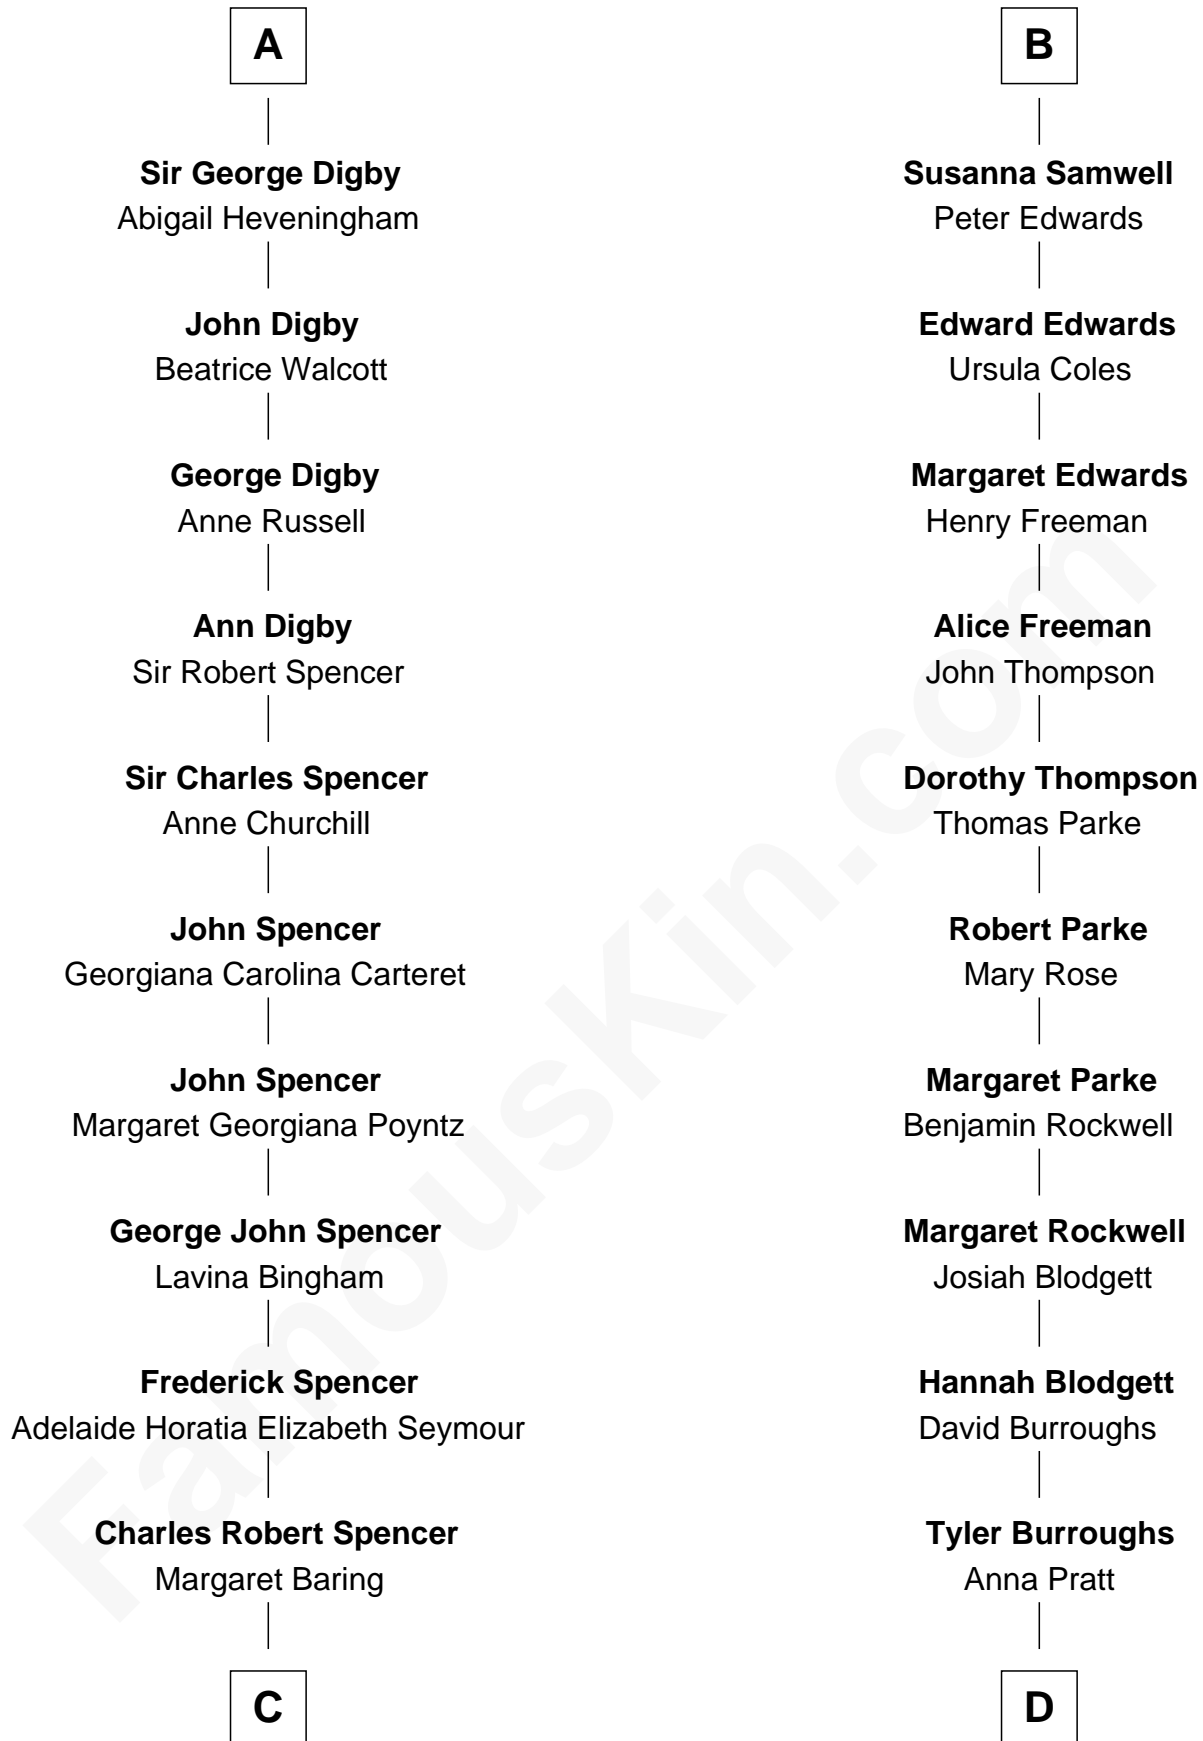

# FamousKin.com Relationship Chart of

**Princess Diana**

*Princess of Wales*

19th cousin of

**Edgar Rice Burroughs**

*Author of Tarzan and John Carter*

**William de la Spine**

Margery Durvassal

**C**

**Albert Edward John Spencer**  
Cynthia Elinor Beatrix Hamilton

**Edward John Spencer**  
Frances Ruth Burke Roche

**Princess Diana**  
*Princess of Wales*

**D**

**Abner Tyler Burroughs**  
Mary Rice

**George Tyler Burroughs**  
Mary Evaline Zieger

**Edgar Rice Burroughs**  
*Author of Tarzan*

FamousKin.com