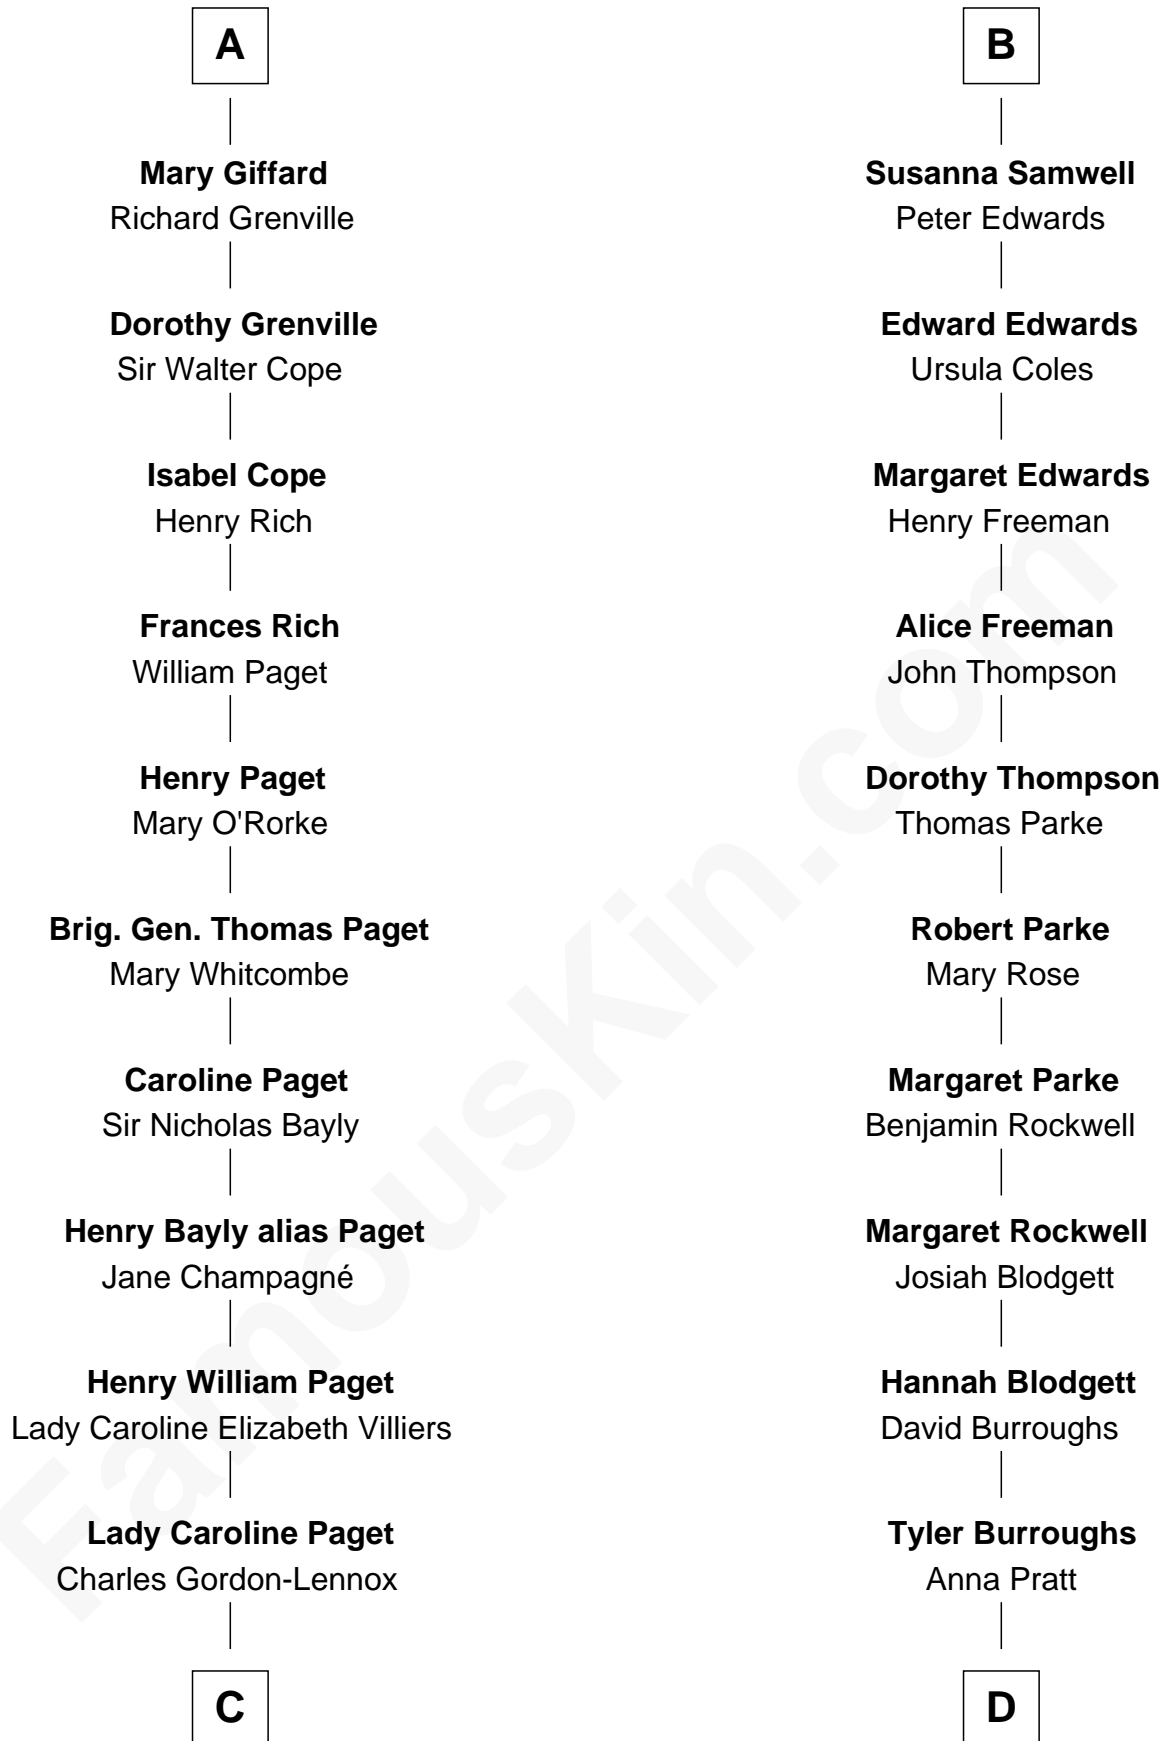

FamousKin.com
Relationship Chart of
Princess Diana
Princess of Wales

19th cousin 2 times removed of

Edgar Rice Burroughs
Author of Tarzan and John Carter

C

Cecilia Catherine Gordon-Lennox

Charles George Bingham

Rosalind Cecilia Caroline Bingham

James Albert Edward Hamilton

Cynthia Elinor Beatrix Hamilton

Albert Edward John Spencer

Edward John Spencer

Frances Ruth Burke Roche

Princess Diana

Princess of Wales