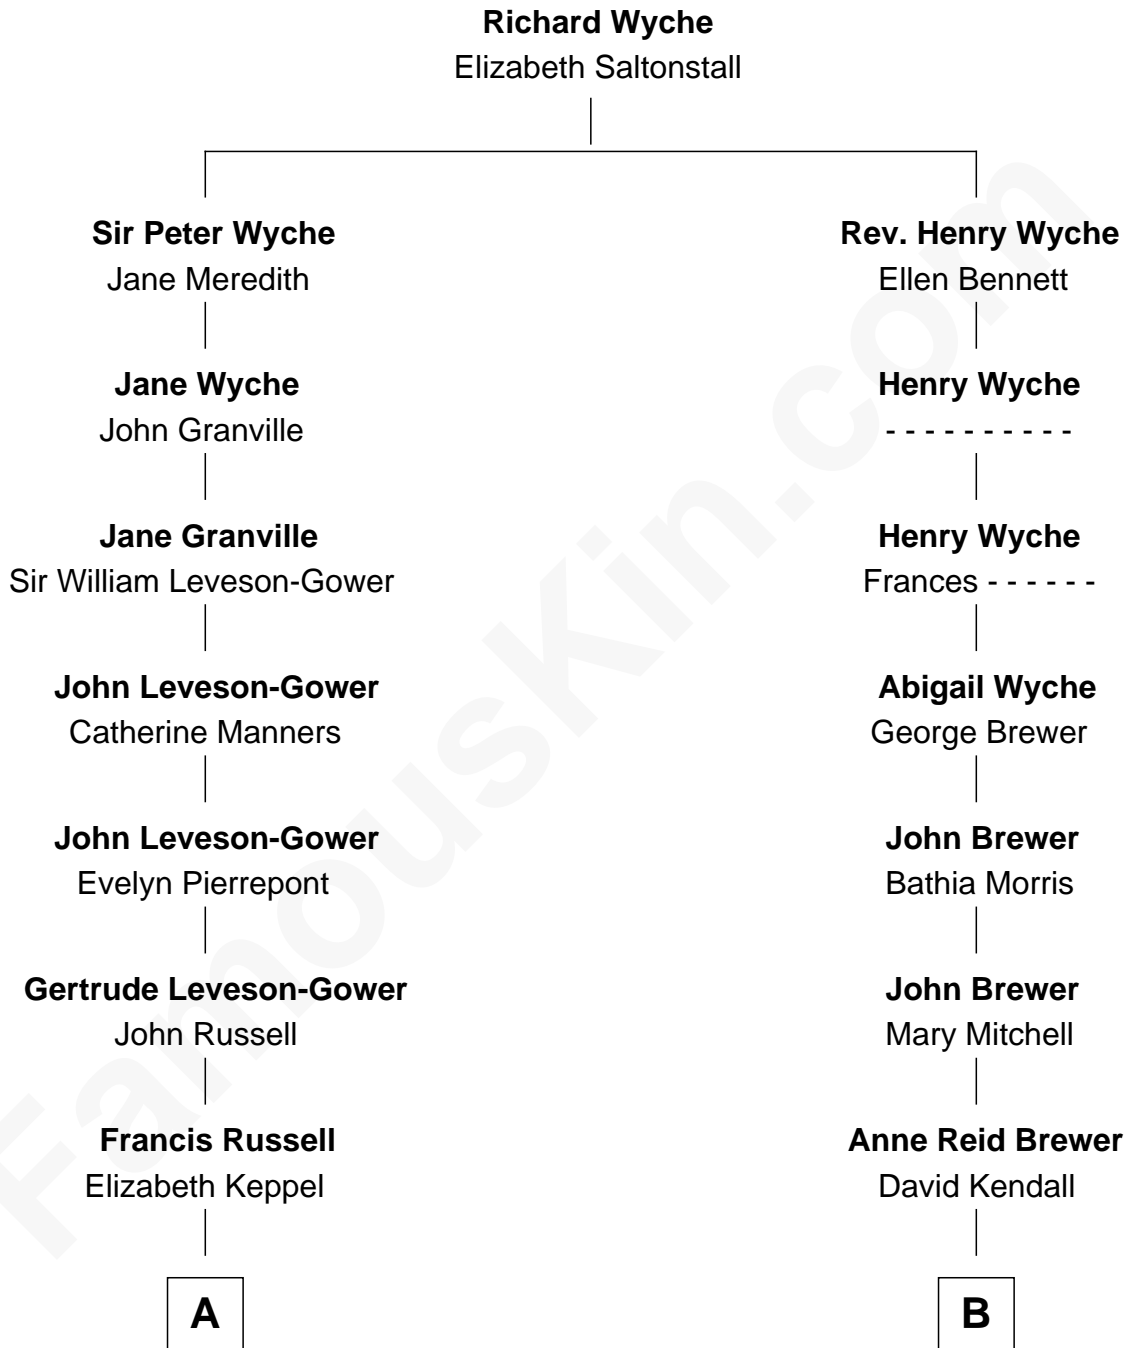

FamousKin.com Relationship Chart of

Princess Diana

Princess of Wales

11th cousin 2 times removed of

Truman Capote

Author of In Cold Blood

A

Sir John Russell
Georgiana Gordon

Louisa Jane Russell
James Hamilton

James Hamilton
Mary Anna Curzon-Howe

James Albert Edward Hamilton
Rosalind Cecilia Caroline Bingham

Cynthia Elinor Beatrix Hamilton
Albert Edward John Spencer

Edward John Spencer
Frances Ruth Burke Roche

Princess Diana
Princess of Wales

B

Susan M. Kendall
Oscar FitzAlan Knox

John Brewer Knox
Lula Margaret Dinkins

Mabel Knox
Archulus Persons

Archulus Persons
Lillie May Faulk

Truman Capote
Author of In Cold Blood