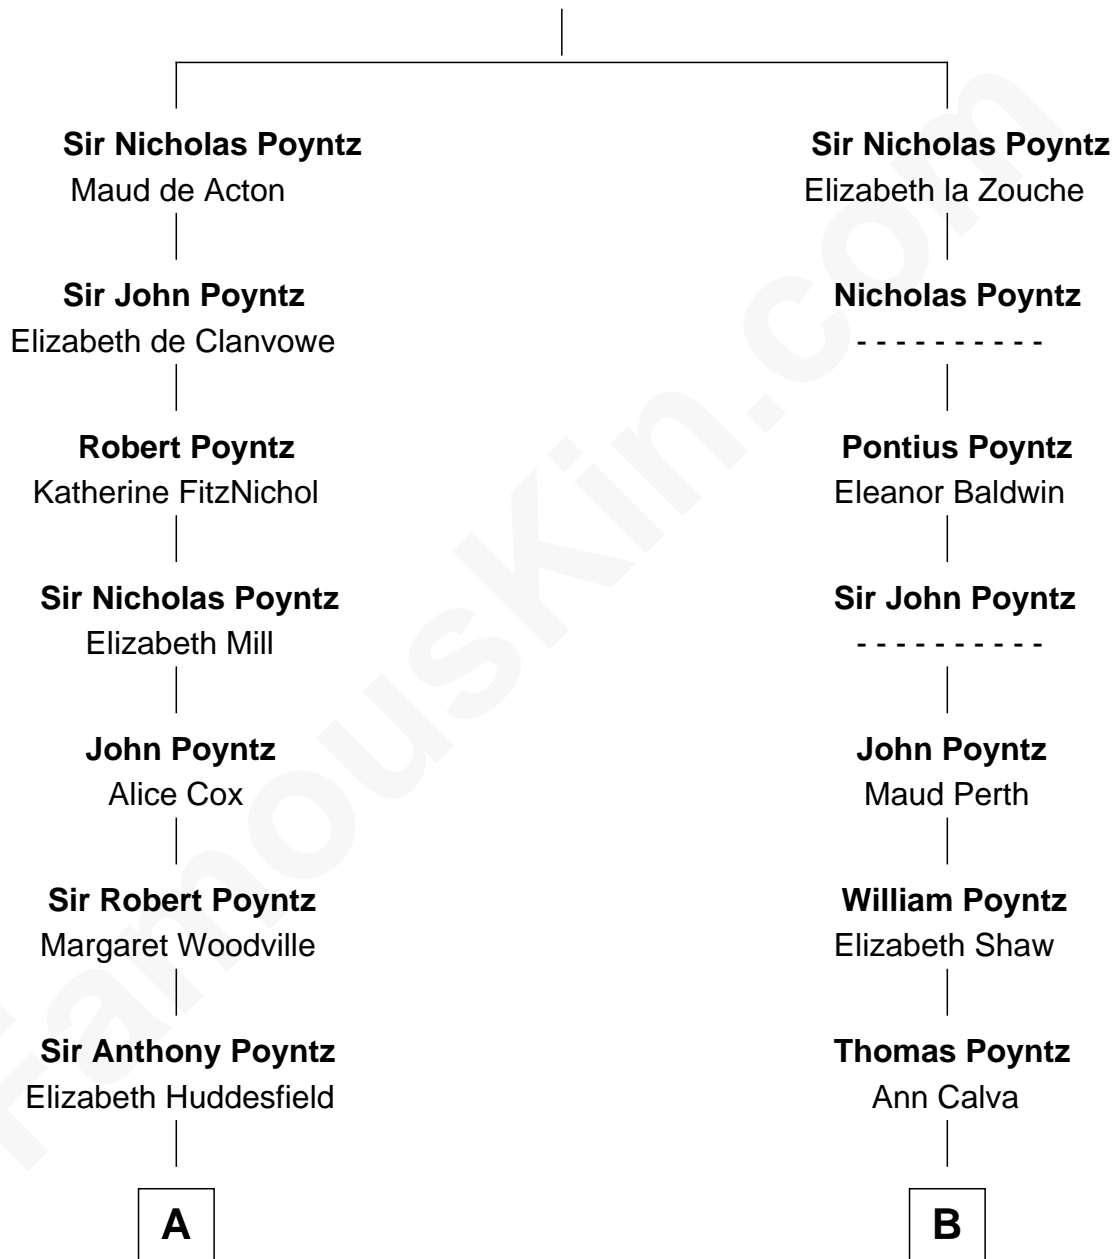

FamousKin.com Relationship Chart of

Princess Diana

Princess of Wales

20th cousin 1 time removed of

Truman Capote

Author of In Cold Blood

Sir Hugh Poyntz

C

Cecilia Catherine Gordon-Lennox

Charles George Bingham

Rosalind Cecilia Caroline Bingham

James Albert Edward Hamilton

Cynthia Elinor Beatrix Hamilton

Albert Edward John Spencer

Edward John Spencer

Frances Ruth Burke Roche

Princess Diana

Princess of Wales

D

John Brewer Knox

Lula Margaret Dinkins

Mabel Knox

Archulus Persons

Archulus Persons