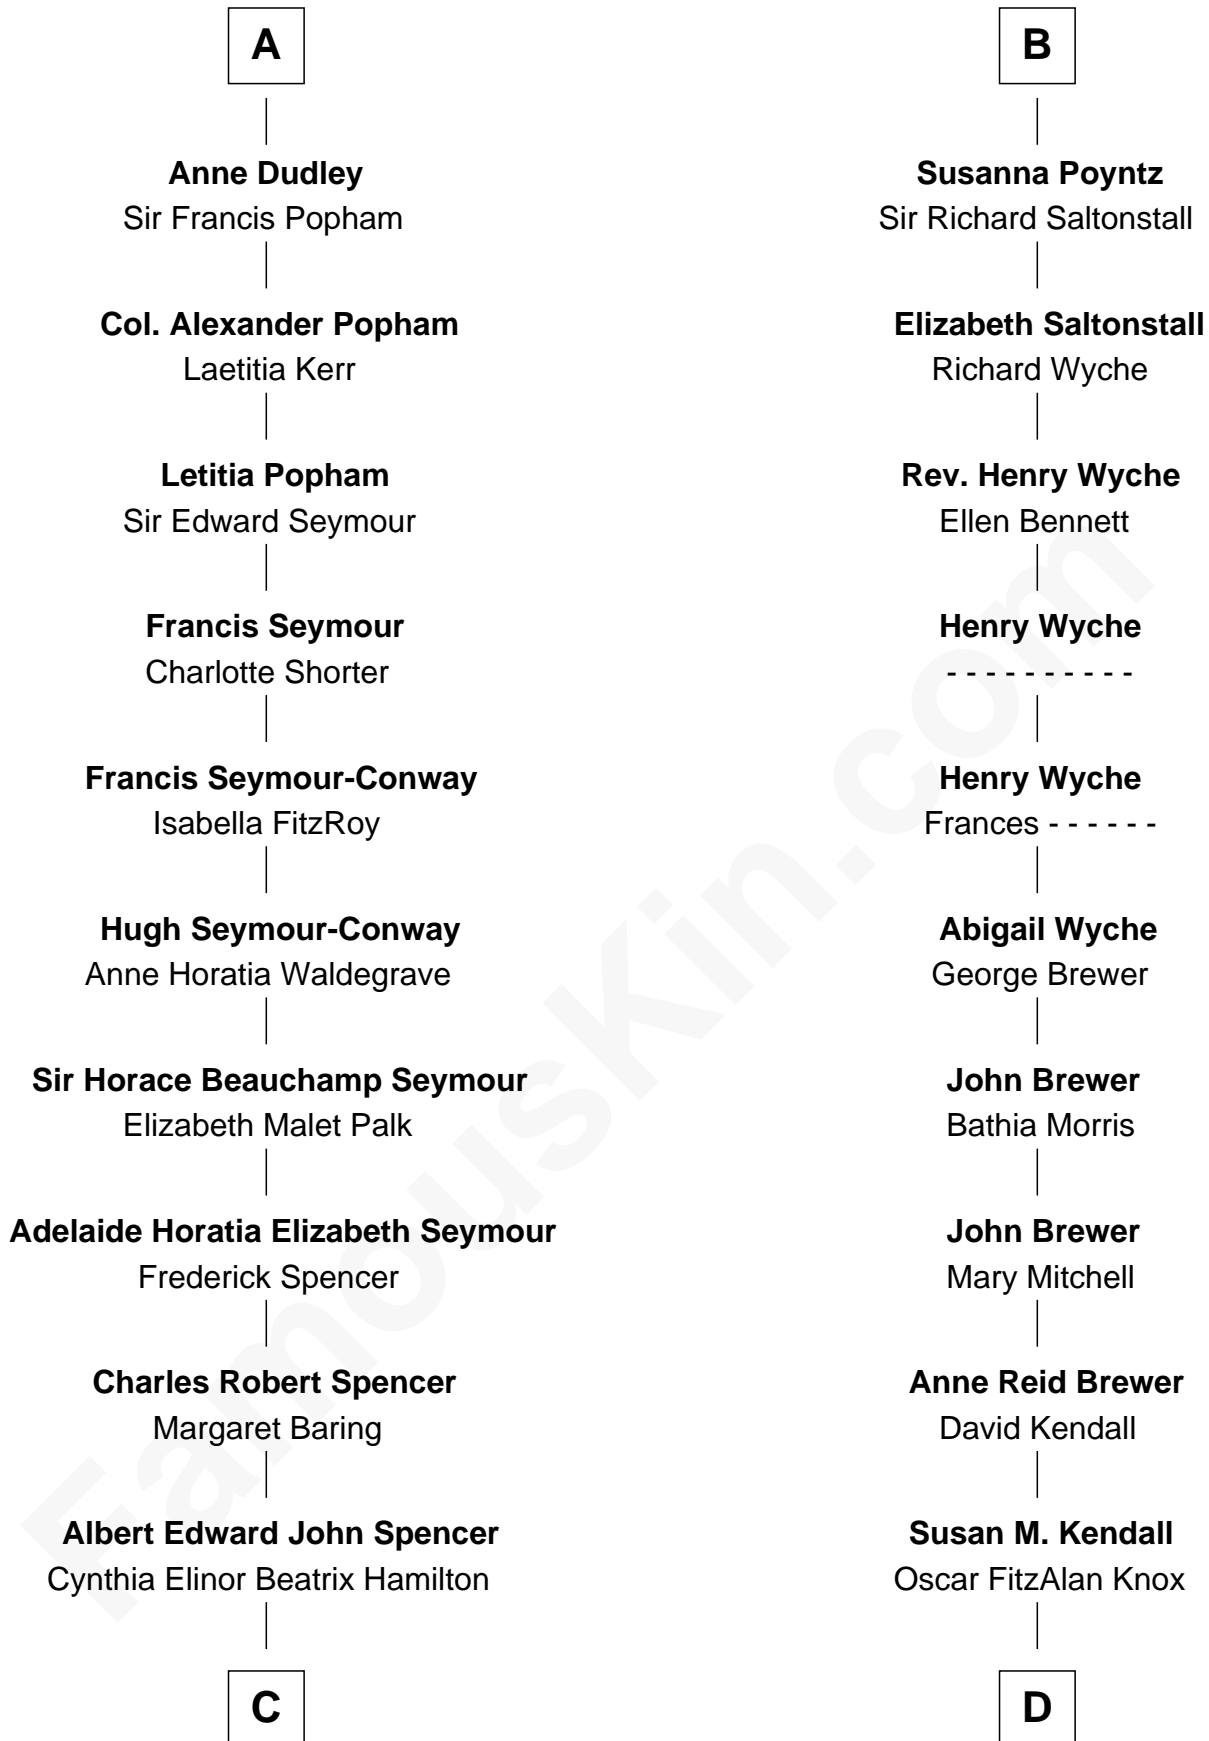

# FamousKin.com Relationship Chart of

**Princess Diana**

*Princess of Wales*

18th cousin 2 times removed of

**Truman Capote**

*Author of In Cold Blood*

**Eudo la Zouche**  
Milicent de Cantilupe

**Eve la Zouche**  
Sir Maurice de Berkeley

**Thomas de Berkeley**  
Katherine de Clyvedon

**Sir John Berkeley**  
Elizabeth Betteshorne

**Elizabeth Berkeley**  
Sir John Sutton

**Sir Edmund Sutton**  
Matilda Clifford

**Thomas Dudley**  
Grace Threlkeld

**John Dudley**  
Elizabeth Gardiner

**A**

**Elizabeth la Zouche**  
Sir Nicholas Poyntz

**Nicholas Poyntz**  
-----

**Pontius Poyntz**  
Eleanor Baldwin

**Sir John Poyntz**  
-----

**John Poyntz**  
Maud Perth

**William Poyntz**  
Elizabeth Shaw

**Thomas Poyntz**  
Ann Calva

**B**

**C**

**Edward John Spencer**  
Frances Ruth Burke Roche

**Princess Diana**  
*Princess of Wales*

**D**

**John Brewer Knox**  
Lula Margaret Dinkins