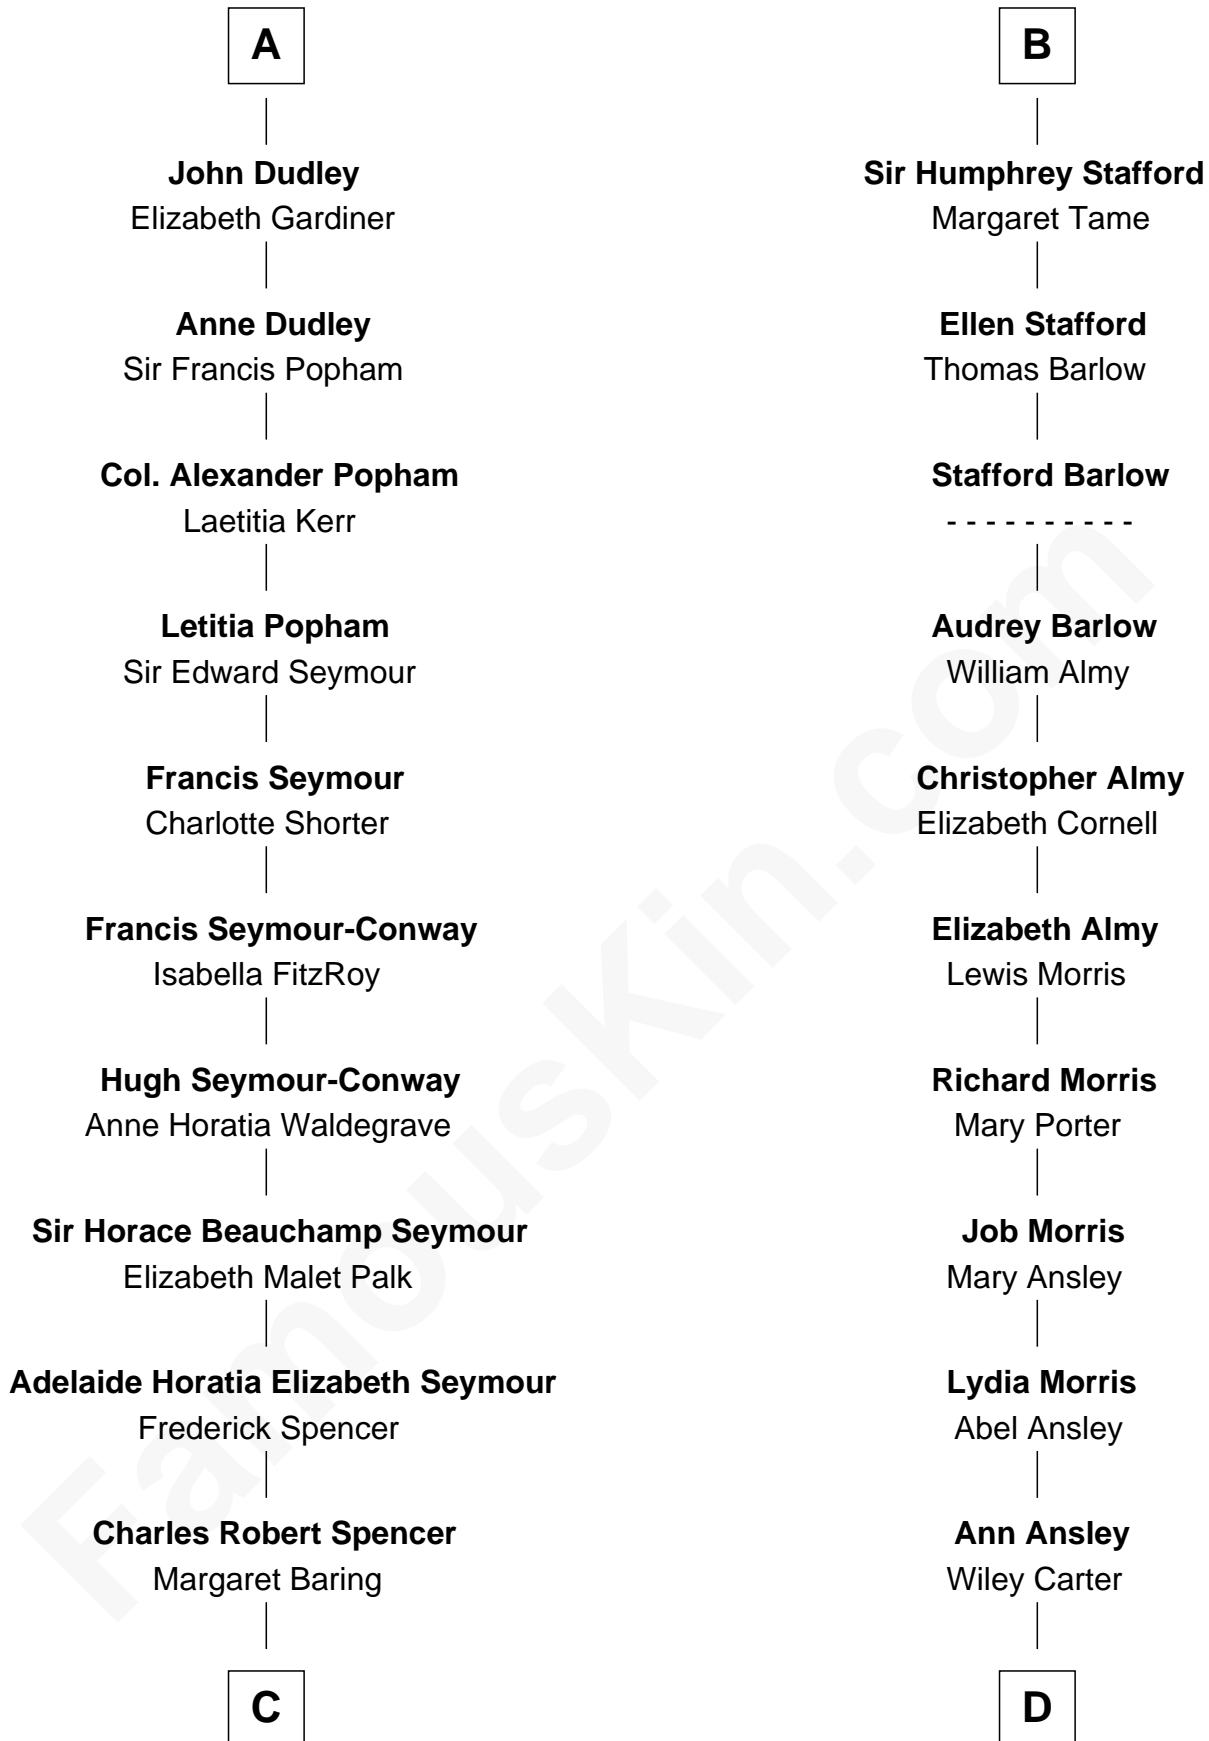

FamousKin.com Relationship Chart of

Princess Diana

Princess of Wales

19th cousin 1 time removed of

Jimmy Carter

39th U.S. President

C

Albert Edward John Spencer
Cynthia Elinor Beatrix Hamilton

Edward John Spencer
Frances Ruth Burke Roche

Princess Diana
Princess of Wales

D

Littleberry Walker Carter
Mary Ann Diligent Seals

William Archibald Carter
Nina Pratt

Earl Carter
Lillian Gordy

Jimmy Carter
39th U.S. President