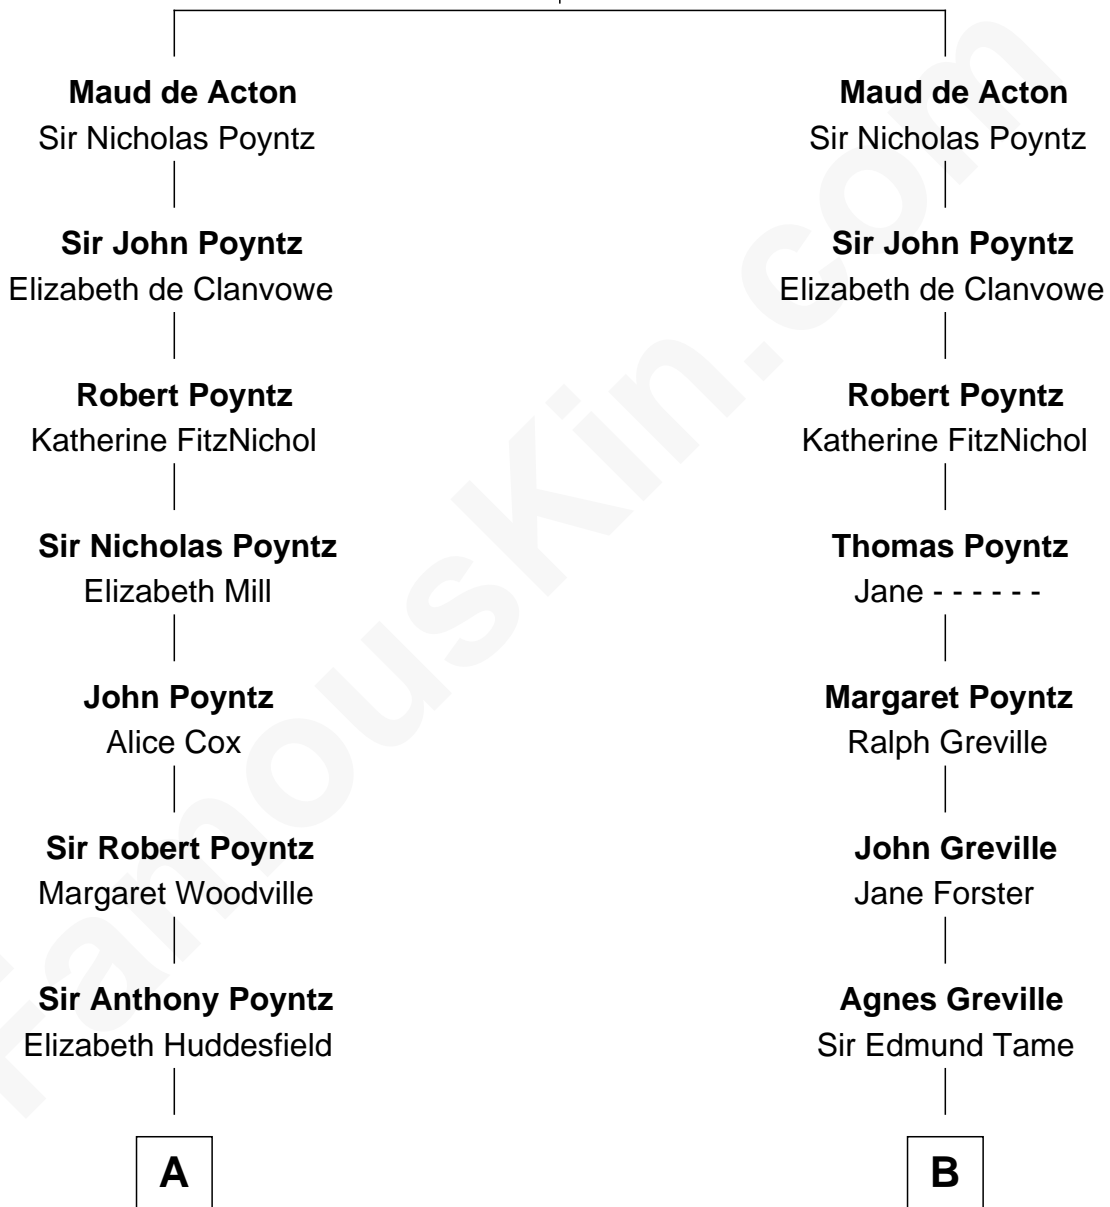

**FamousKin.com**  
**Relationship Chart of**  
**Princess Diana**  
*Princess of Wales*

20th cousin 1 time removed of

**Jimmy Carter**  
*39th U.S. President*

**Sir John de Acton**  
 Helen - - - - -

**C**

**Cecilia Catherine Gordon-Lennox**

Charles George Bingham

**Rosalind Cecilia Caroline Bingham**

James Albert Edward Hamilton

**Cynthia Elinor Beatrix Hamilton**

Albert Edward John Spencer

**Edward John Spencer**

Frances Ruth Burke Roche

**Princess Diana**

*Princess of Wales*

**D**

**Littleberry Walker Carter**

Mary Ann Diligent Seals

**William Archibald Carter**

Nina Pratt