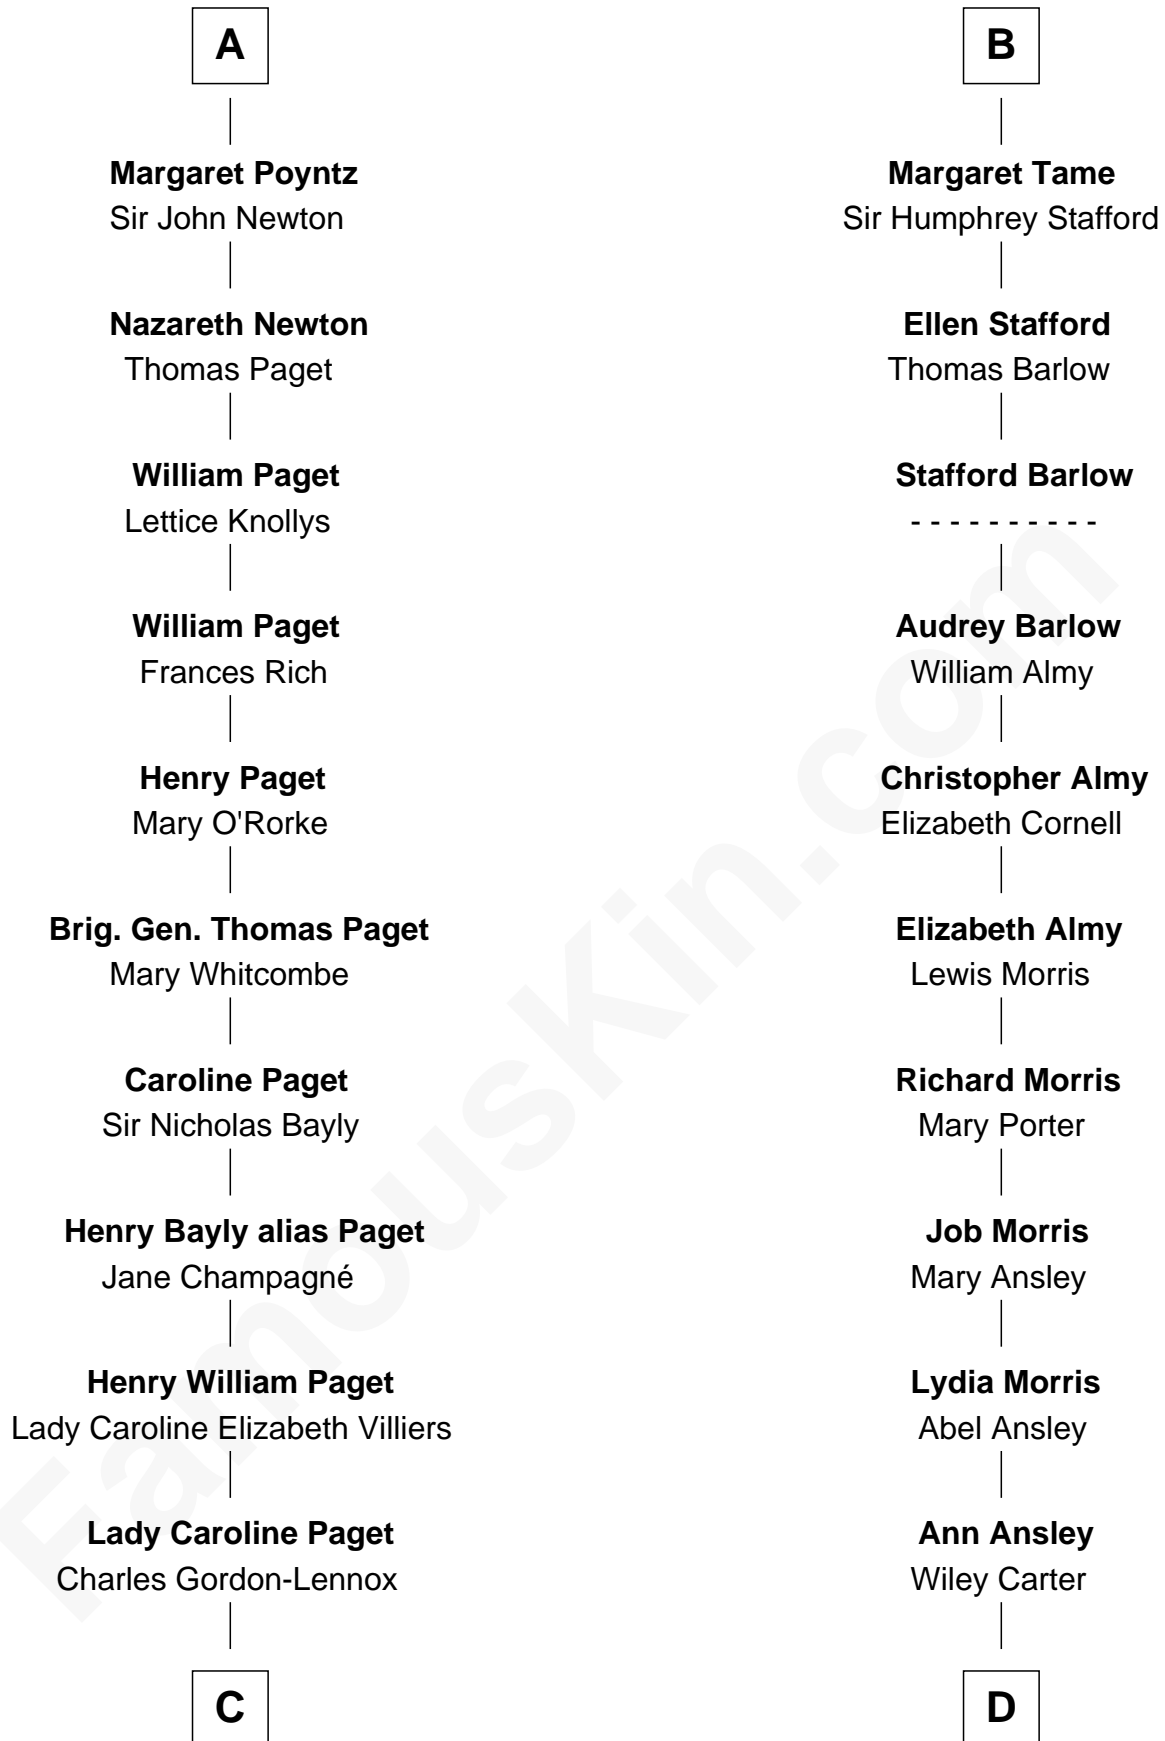

**FamousKin.com**  
**Relationship Chart of**  
**Princess Diana**  
*Princess of Wales*

20th cousin 1 time removed of

**Jimmy Carter**  
*39th U.S. President*

**Sir John de Acton**  
 Helen - - - - -

**C**

**Cecilia Catherine Gordon-Lennox**

Charles George Bingham

**Rosalind Cecilia Caroline Bingham**

James Albert Edward Hamilton

**Cynthia Elinor Beatrix Hamilton**

Albert Edward John Spencer

**Edward John Spencer**

Frances Ruth Burke Roche

**Princess Diana**

*Princess of Wales*

**D**

**Littleberry Walker Carter**

Mary Ann Diligent Seals

**William Archibald Carter**

Nina Pratt