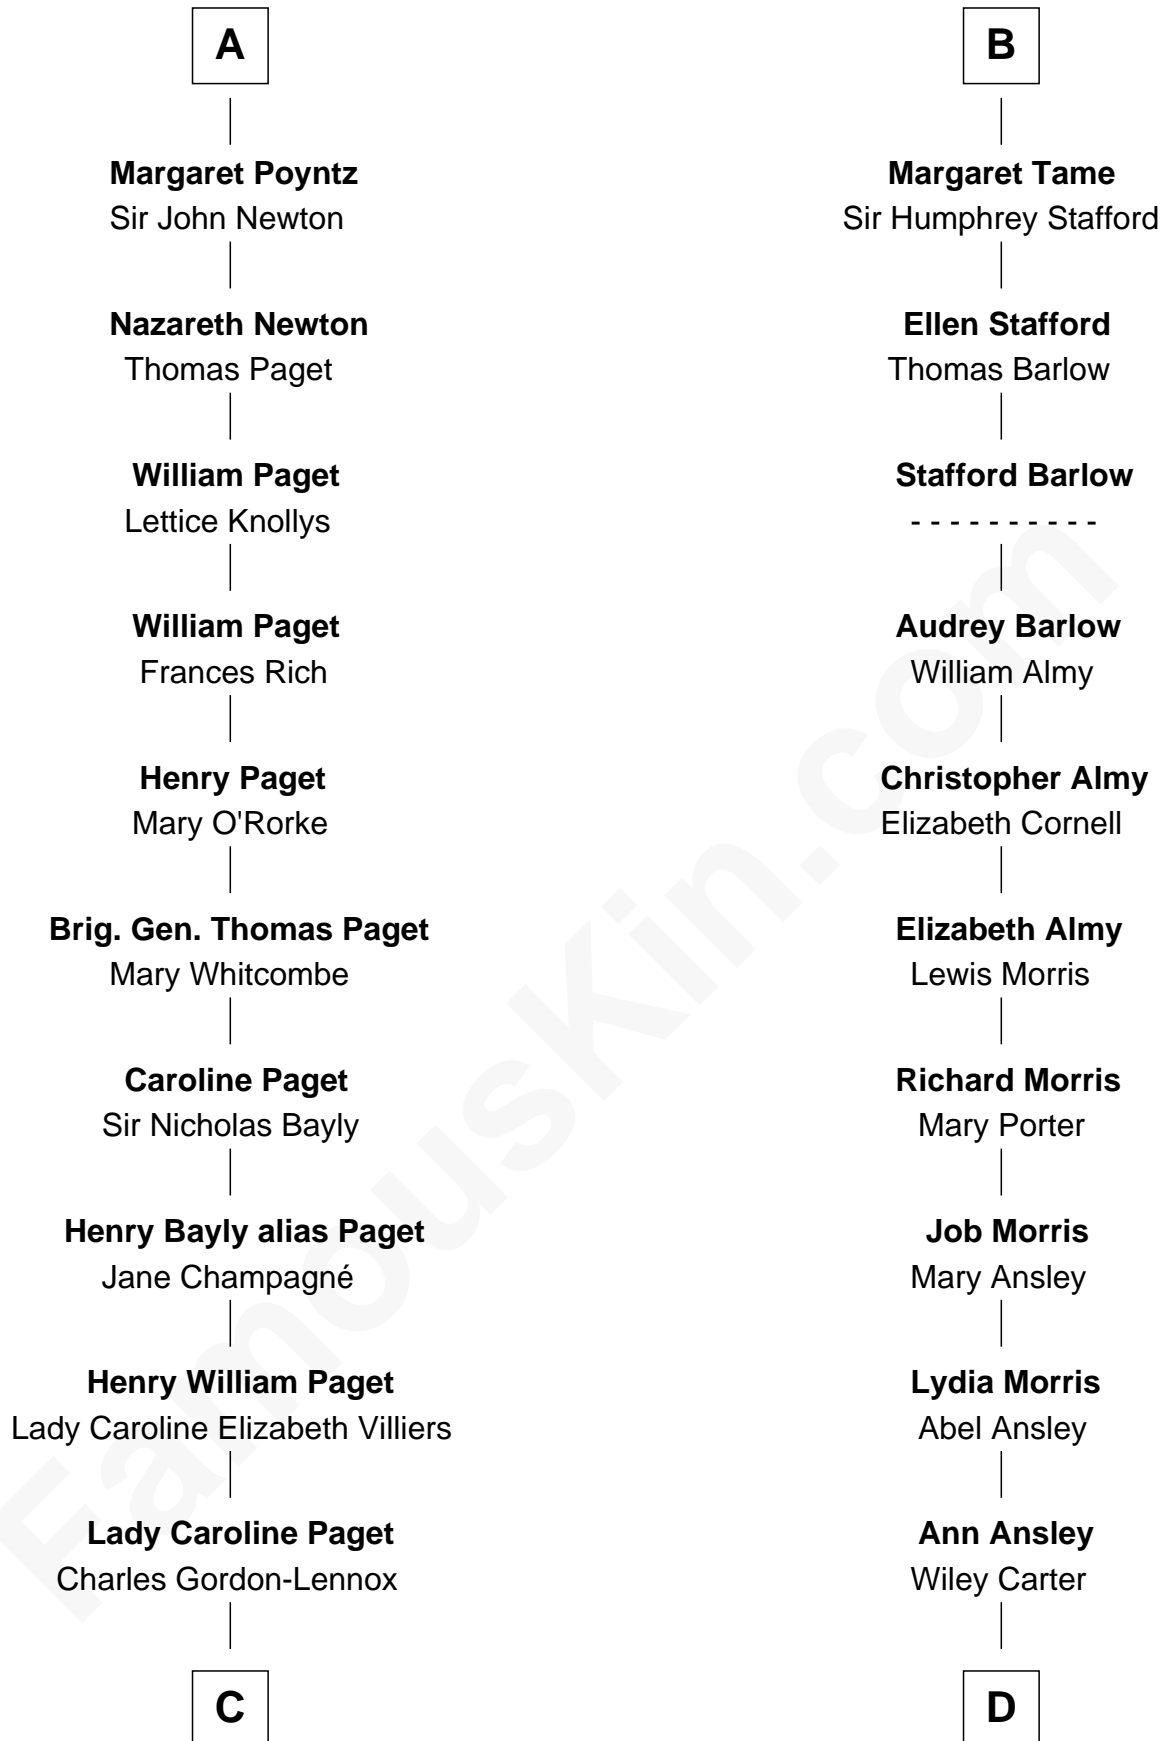

**FamousKin.com**  
**Relationship Chart of**  
**Princess Diana**  
*Princess of Wales*

20th cousin 1 time removed of

**Jimmy Carter**  
*39th U.S. President*

**Sir Hugh Poyntz**

-----

**C**

**Cecilia Catherine Gordon-Lennox**

Charles George Bingham

**Rosalind Cecilia Caroline Bingham**

James Albert Edward Hamilton

**Cynthia Elinor Beatrix Hamilton**

Albert Edward John Spencer

**Edward John Spencer**

Frances Ruth Burke Roche

**Princess Diana**

*Princess of Wales*

**D**

**Littleberry Walker Carter**

Mary Ann Diligent Seals

**William Archibald Carter**

Nina Pratt

**Earl Carter**

Lillian Gordy