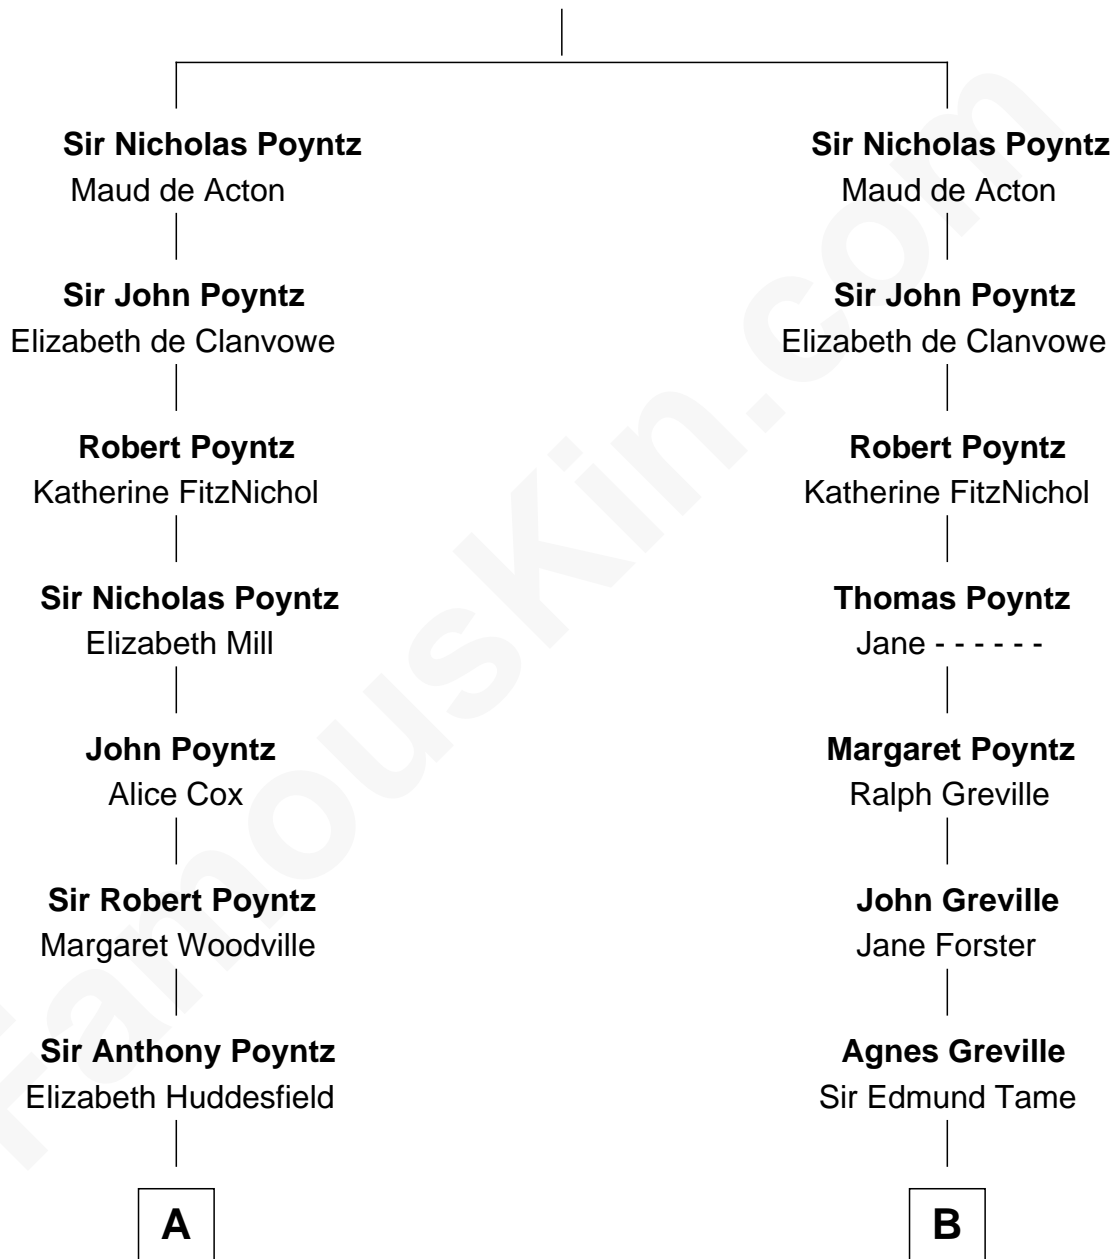

**FamousKin.com**  
**Relationship Chart of**  
**Princess Diana**  
*Princess of Wales*

20th cousin 1 time removed of

**Jimmy Carter**  
*39th U.S. President*

**Sir Hugh Poyntz**

-----

**C**

**Cecilia Catherine Gordon-Lennox**

Charles George Bingham

**Rosalind Cecilia Caroline Bingham**

James Albert Edward Hamilton

**Cynthia Elinor Beatrix Hamilton**

Albert Edward John Spencer

**Edward John Spencer**

Frances Ruth Burke Roche

**Princess Diana**

*Princess of Wales*

**D**

**Littleberry Walker Carter**

Mary Ann Diligent Seals

**William Archibald Carter**

Nina Pratt

**Earl Carter**

Lillian Gordy