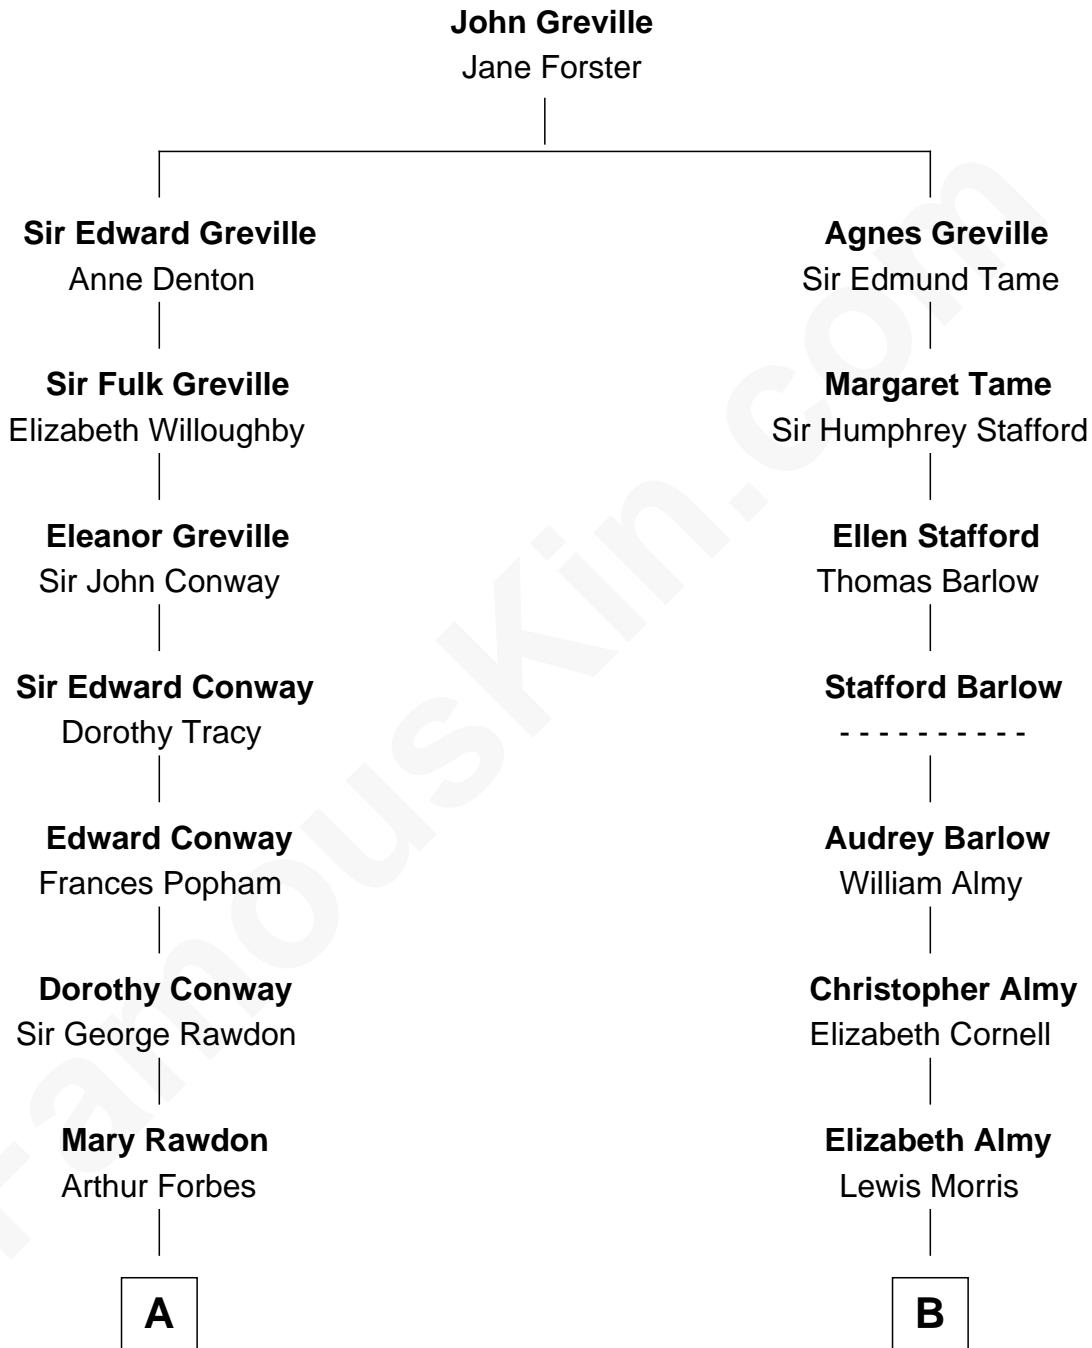

FamousKin.com

Relationship Chart of

Princess Diana

Princess of Wales

14th cousin 2 times removed of

Jimmy Carter
39th U.S. President

A

Jane Forbes
Josias Champagné