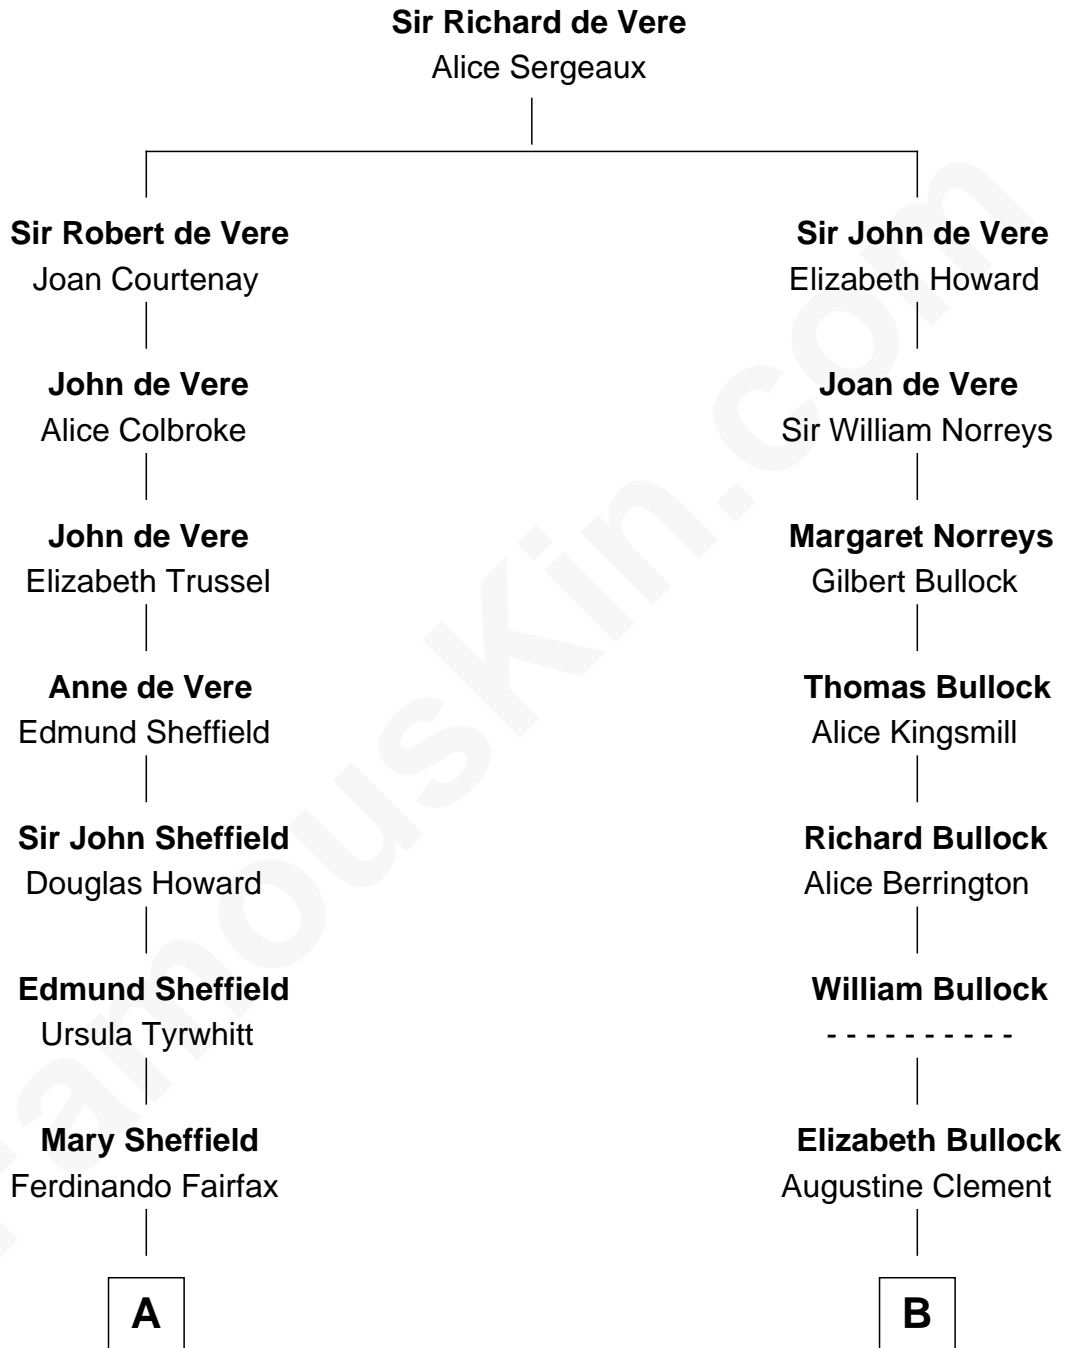

FamousKin.com

Relationship Chart of

Princess Diana

Princess of Wales

16th cousin 2 times removed of

Sir Winston Churchill
Prime Minister of the United Kingdom

A

Frances Fairfax
Sir Thomas Widdrington

Catherine Widdrington
Sir Robert Shafto

Mark Shafto
Margaret Ingleby

John Shafto
Dorothy Jackson

Dorothy Shafto
Wilmot Vaughan

Dorothy Elizabeth Vaughan
Lawrence Palk

Elizabeth Malet Palk
Sir Horace Beauchamp Seymour