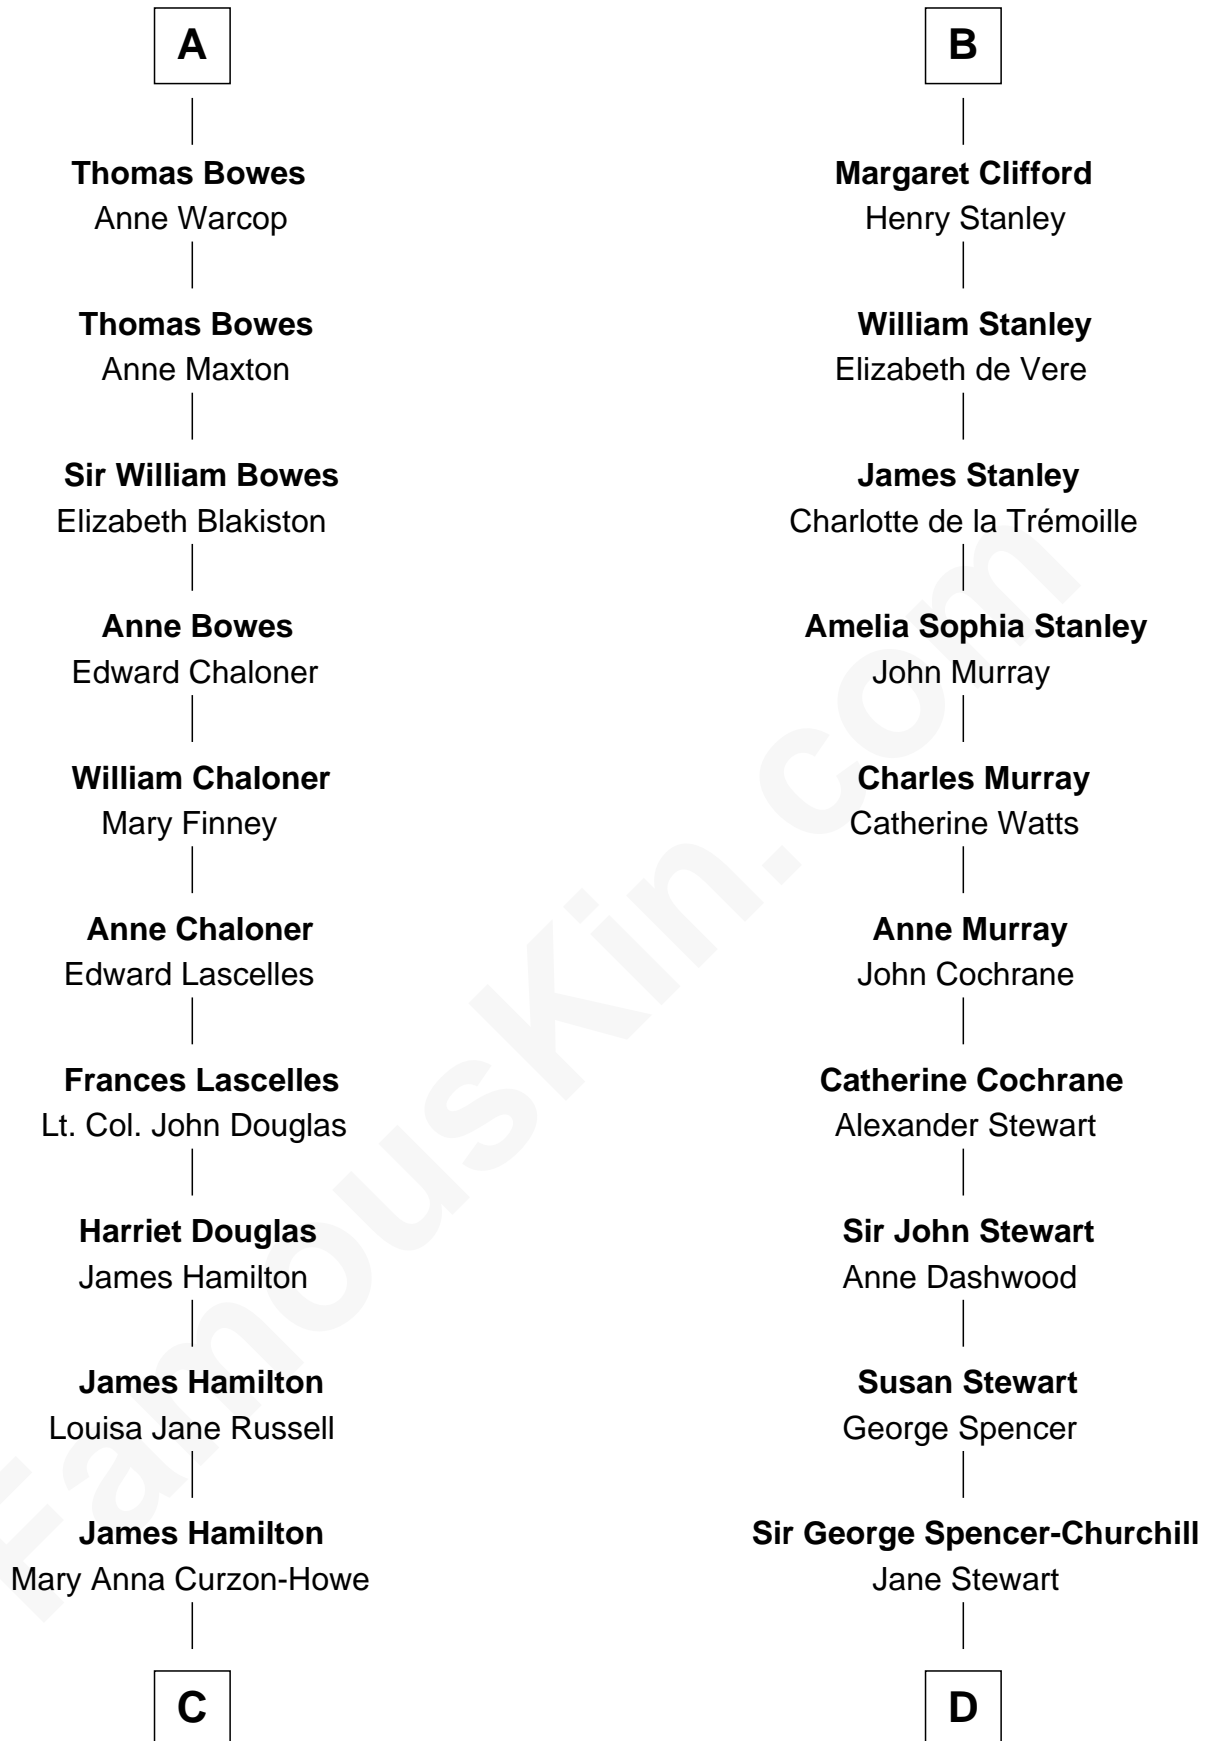

FamousKin.com Relationship Chart of

Princess Diana

Princess of Wales

19th cousin 1 time removed of

Sir Winston Churchill

Prime Minister of the United Kingdom

Herbert de St. Quintin

C

James Albert Edward Hamilton
Rosalind Cecilia Caroline Bingham

Cynthia Elinor Beatrix Hamilton
Albert Edward John Spencer

Edward John Spencer
Frances Ruth Burke Roche

Princess Diana
Princess of Wales

D

Sir John Winston Spencer-Churchill
Frances Anne Emily Vane