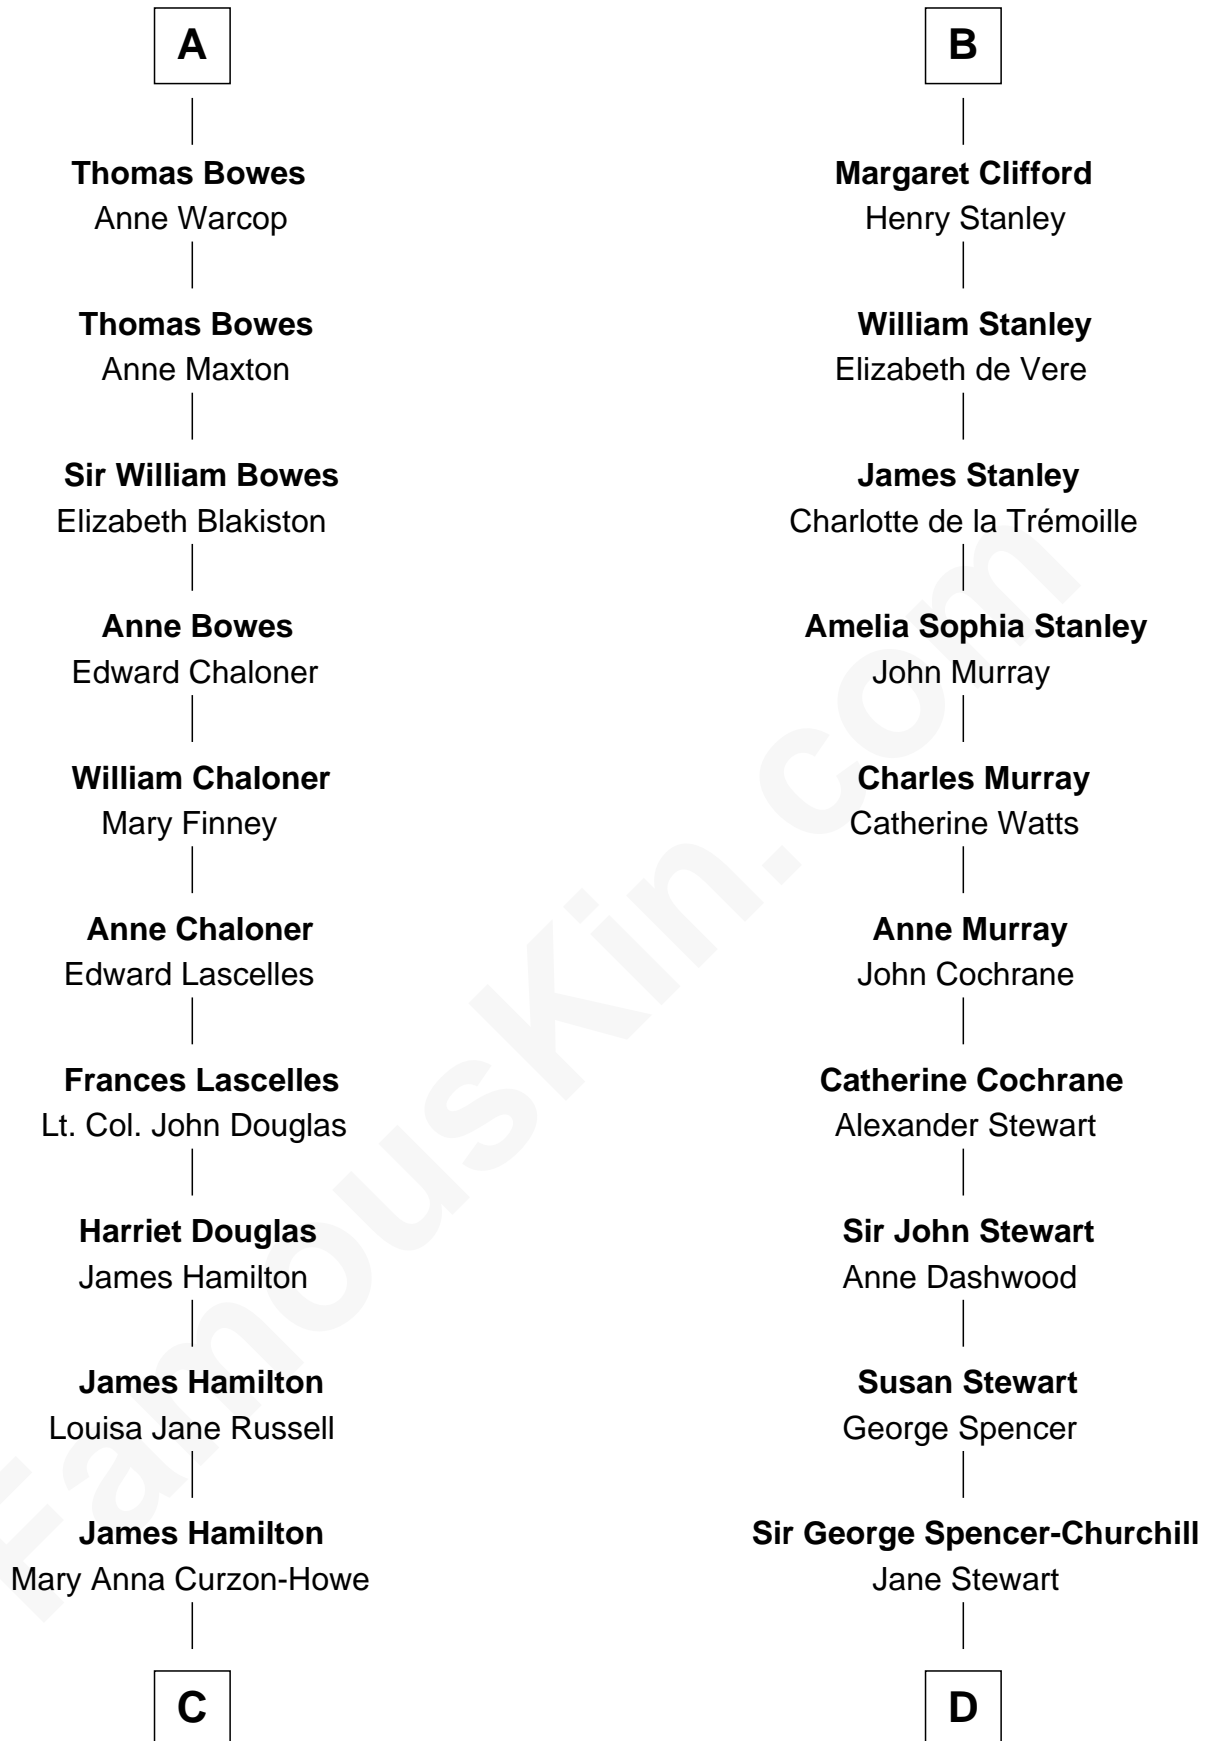

FamousKin.com Relationship Chart of

Princess Diana

Princess of Wales

19th cousin 1 time removed of

Sir Winston Churchill

Prime Minister of the United Kingdom

C

James Albert Edward Hamilton
Rosalind Cecilia Caroline Bingham

Cynthia Elinor Beatrix Hamilton
Albert Edward John Spencer

Edward John Spencer
Frances Ruth Burke Roche

Princess Diana
Princess of Wales

D

Sir John Winston Spencer-Churchill
Frances Anne Emily Vane

Randolph Henry Spencer-Churchill
Jeanette Jerome