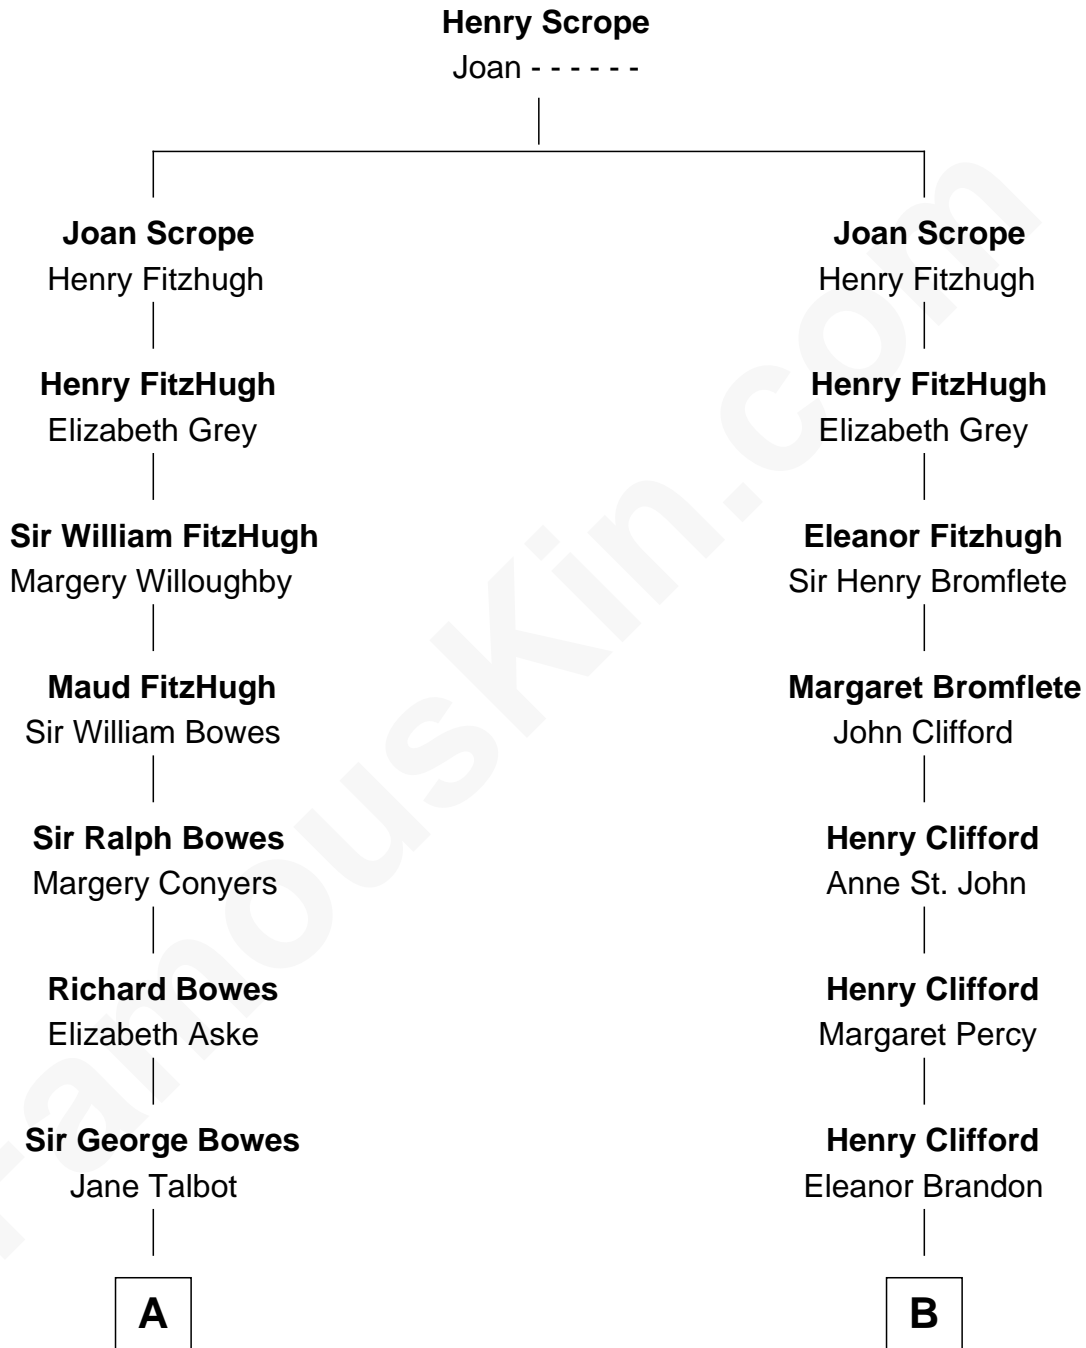

FamousKin.com Relationship Chart of

Princess Diana

Princess of Wales

19th cousin 1 time removed of

Sir Winston Churchill

Prime Minister of the United Kingdom

C

James Albert Edward Hamilton
Rosalind Cecilia Caroline Bingham

Cynthia Elinor Beatrix Hamilton
Albert Edward John Spencer

Edward John Spencer
Frances Ruth Burke Roche

Princess Diana
Princess of Wales

D

Sir John Winston Spencer-Churchill
Frances Anne Emily Vane

Randolph Henry Spencer-Churchill
Jeanette Jerome