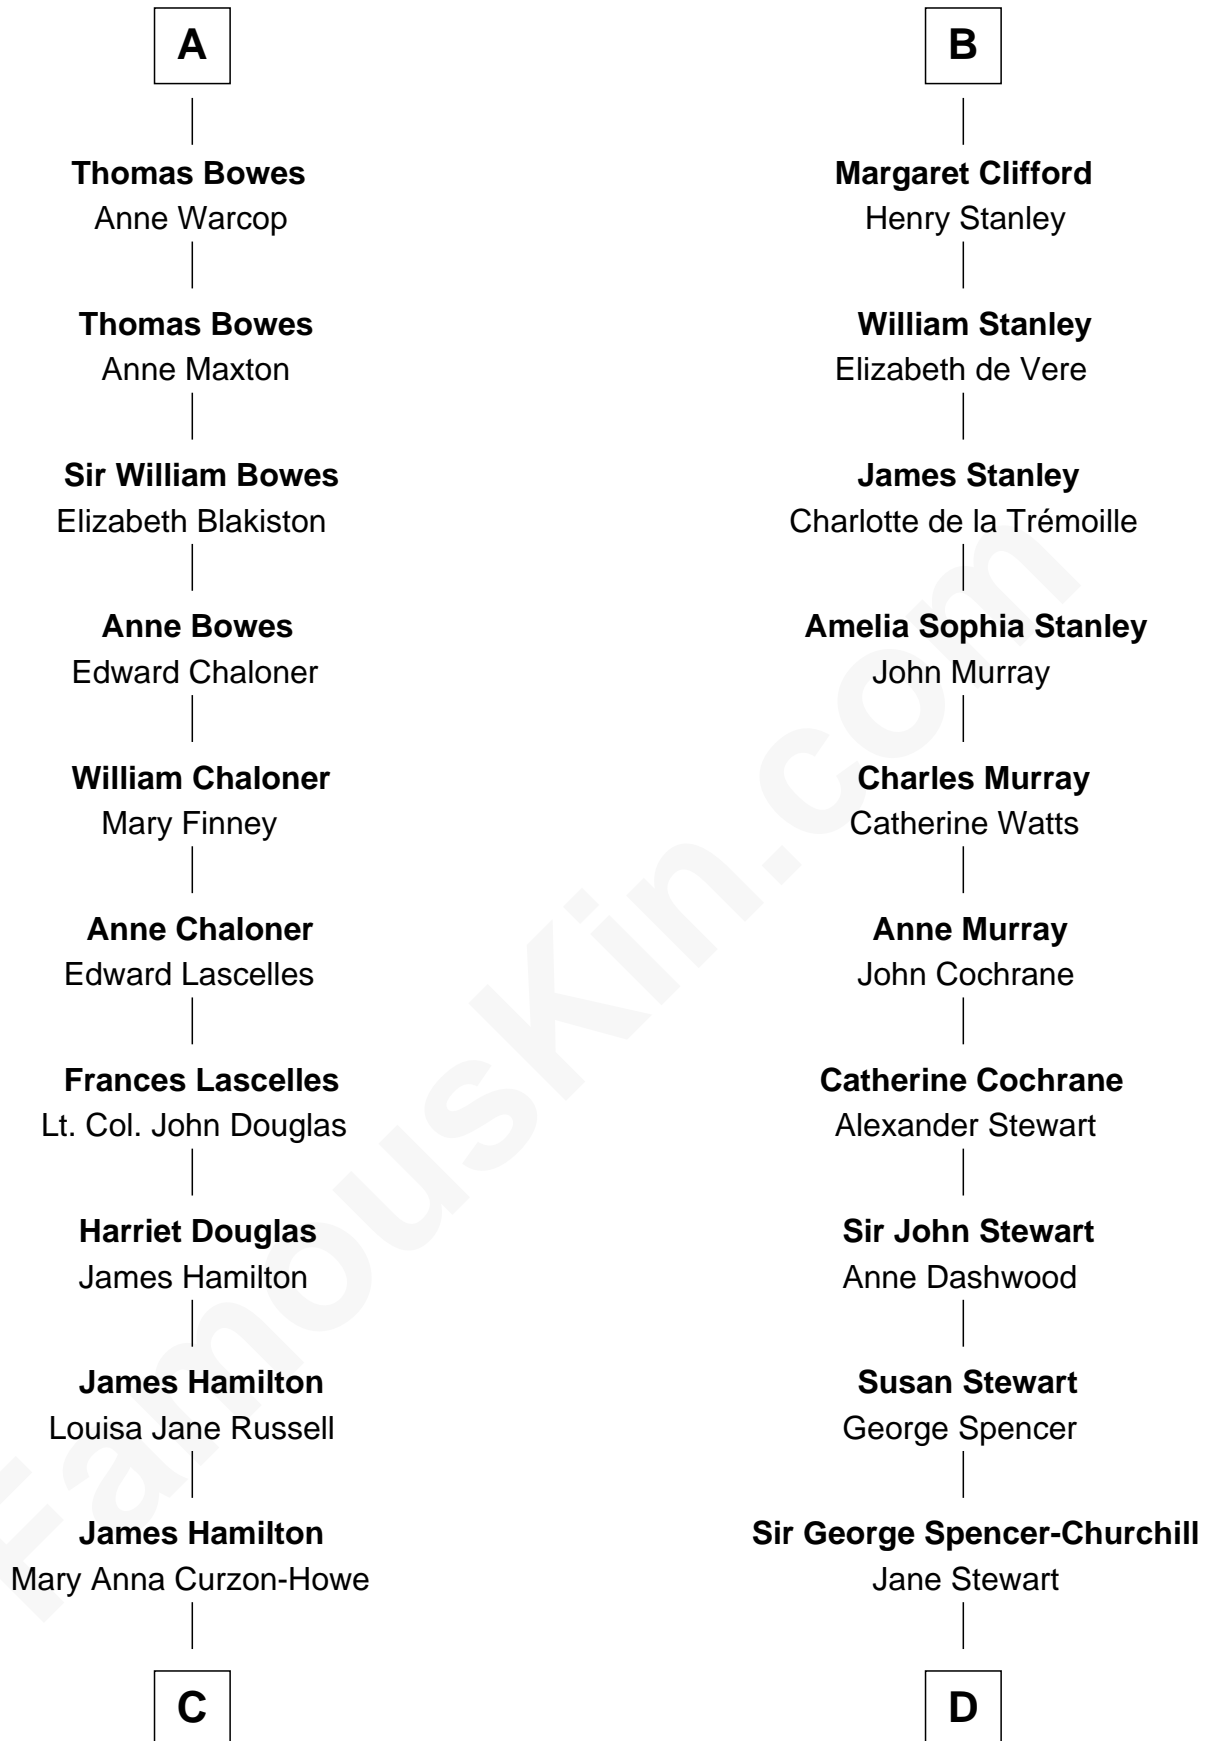

# FamousKin.com Relationship Chart of

**Princess Diana**

*Princess of Wales*

19th cousin 1 time removed of

**Sir Winston Churchill**

*Prime Minister of the United Kingdom*

**Lord Henry Fitzhugh**

Eve Bulmer

**C**

**James Albert Edward Hamilton**  
Rosalind Cecilia Caroline Bingham

**Cynthia Elinor Beatrix Hamilton**  
Albert Edward John Spencer

**Edward John Spencer**  
Frances Ruth Burke Roche

**Princess Diana**  
*Princess of Wales*

**D**

**Sir John Winston Spencer-Churchill**  
Frances Anne Emily Vane

**Randolph Henry Spencer-Churchill**  
Jeanette Jerome

**Sir Winston Churchill**  
*Prime Minister of the United Kingdom*

FamousKin.com