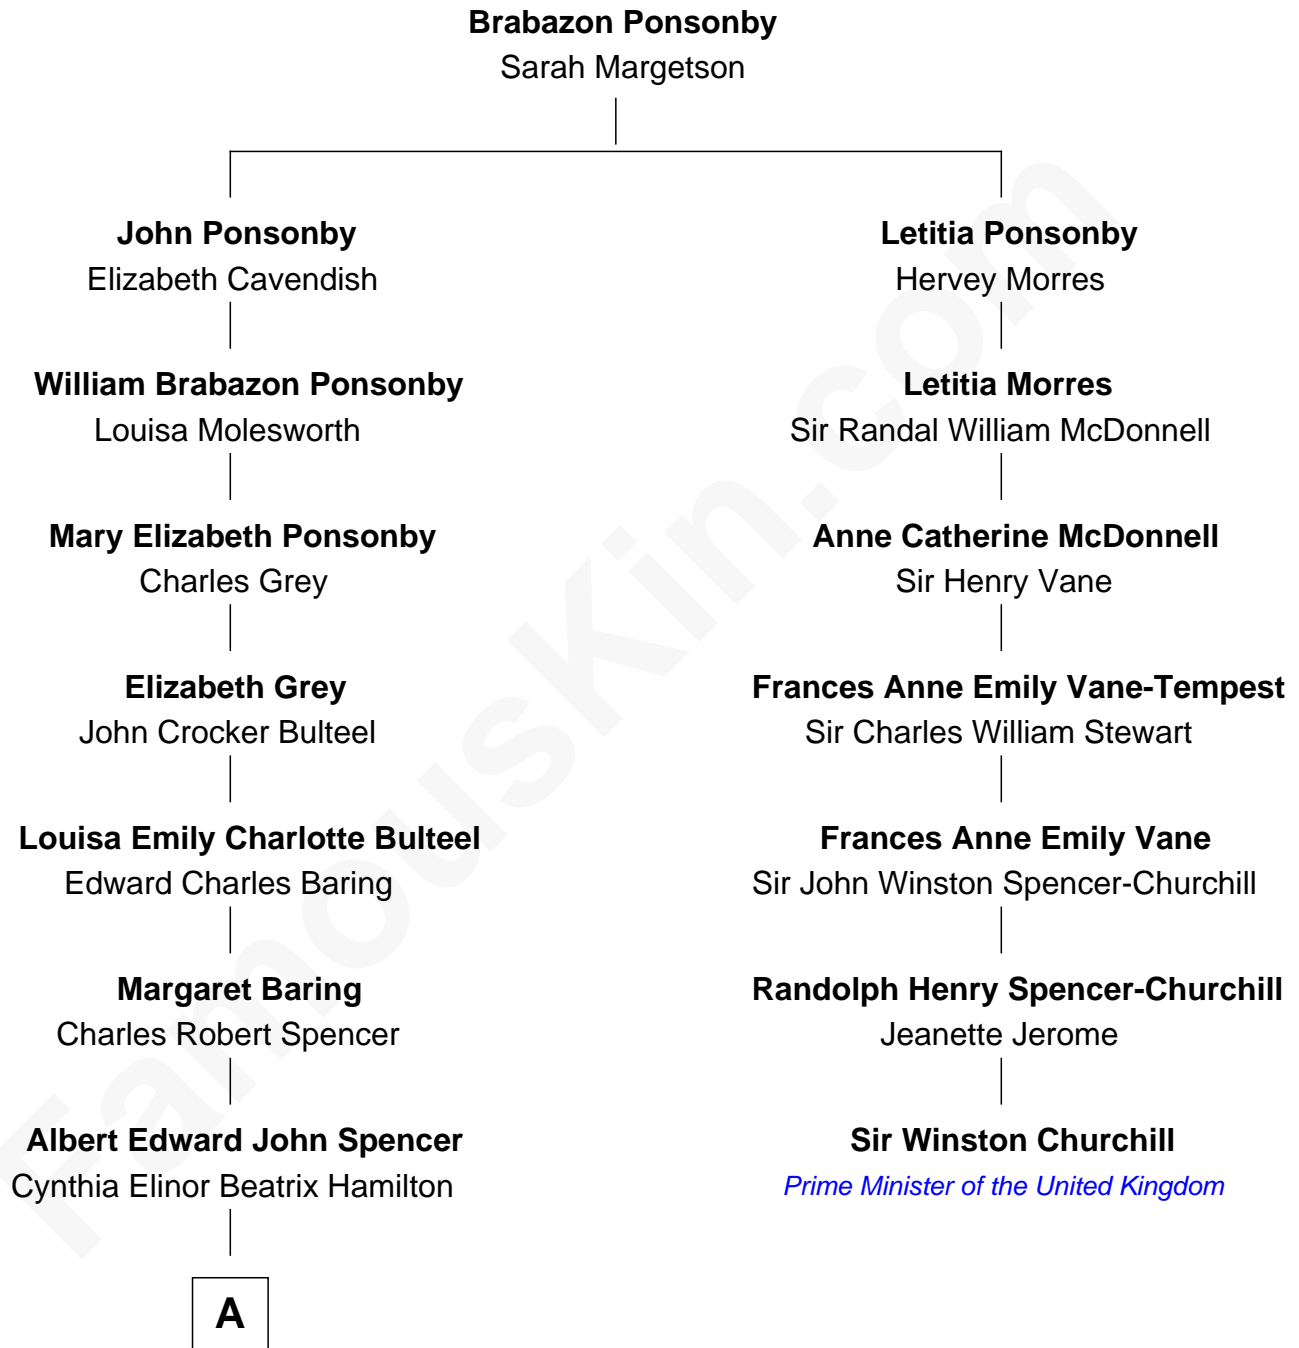

FamousKin.com Relationship Chart of

Princess Diana

Princess of Wales

6th cousin 2 times removed of

Sir Winston Churchill

Prime Minister of the United Kingdom

A

Edward John Spencer
Frances Ruth Burke Roche

Princess Diana
Princess of Wales

FamousKin.com