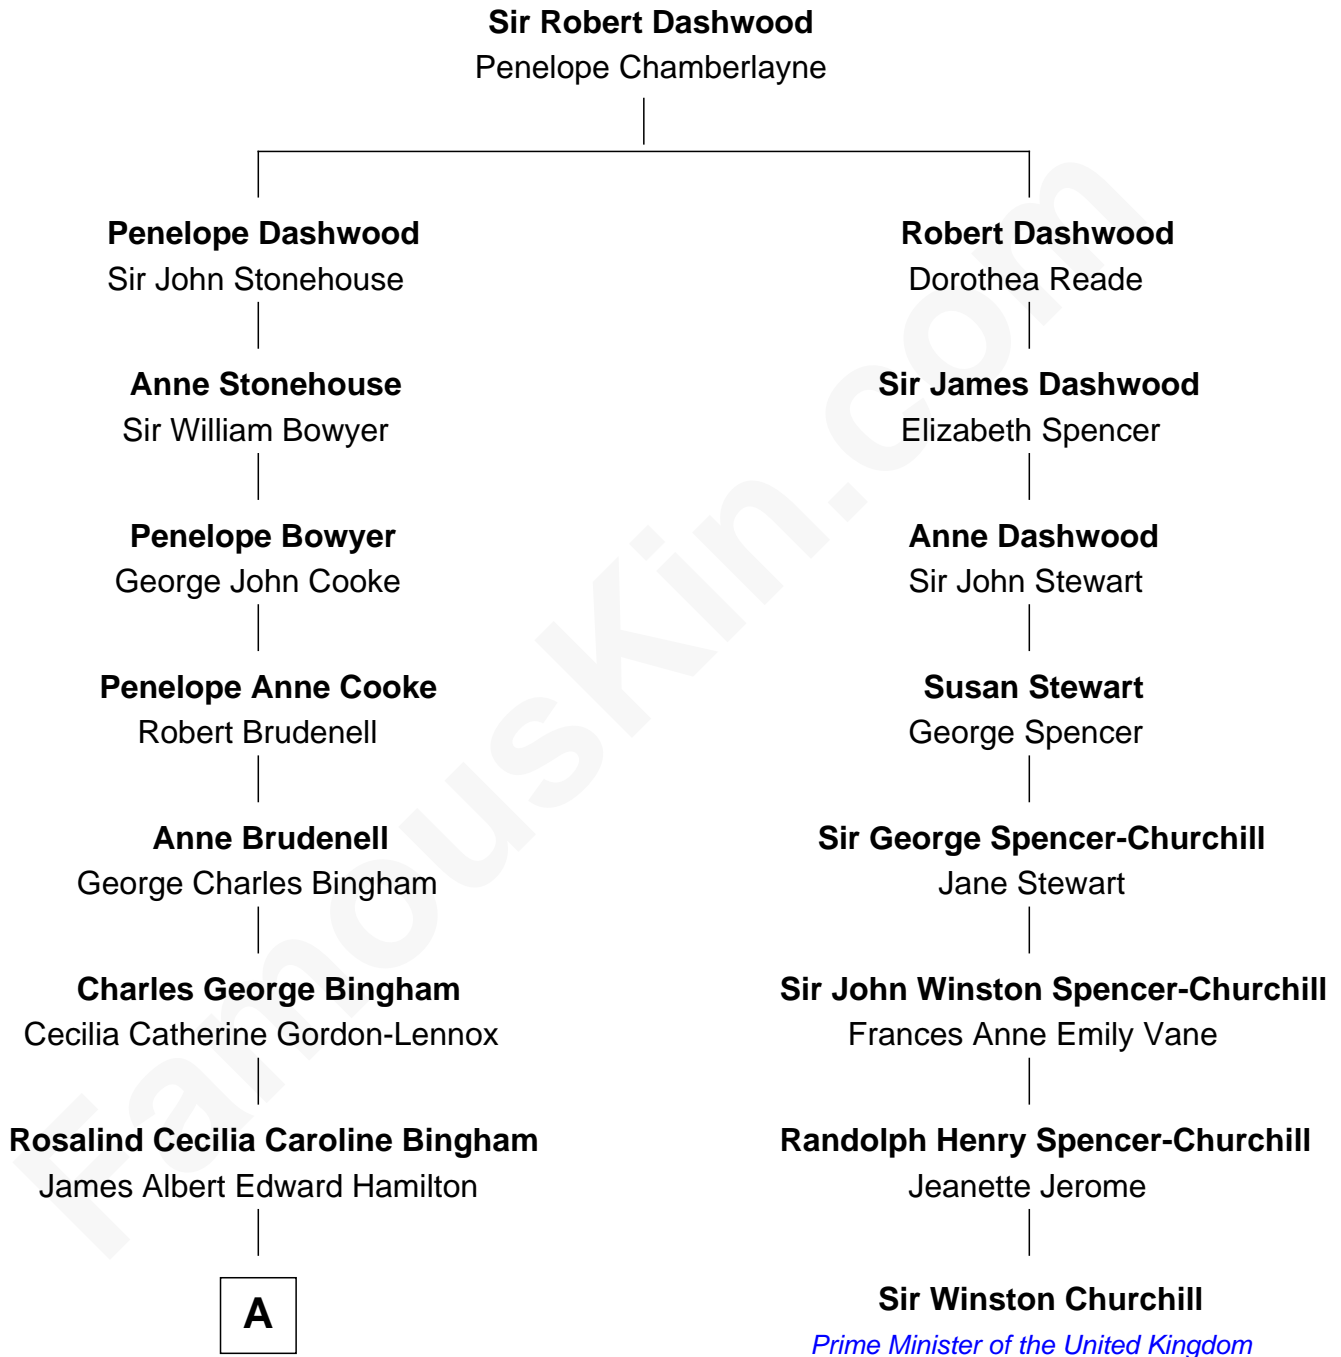

FamousKin.com
Relationship Chart of
Princess Diana
Princess of Wales

7th cousin 2 times removed of

Sir Winston Churchill
Prime Minister of the United Kingdom

A

—
Cynthia Elinor Beatrix Hamilton

Albert Edward John Spencer

—
Edward John Spencer

Frances Ruth Burke Roche

—
Princess Diana

Princess of Wales

FamousKin.com