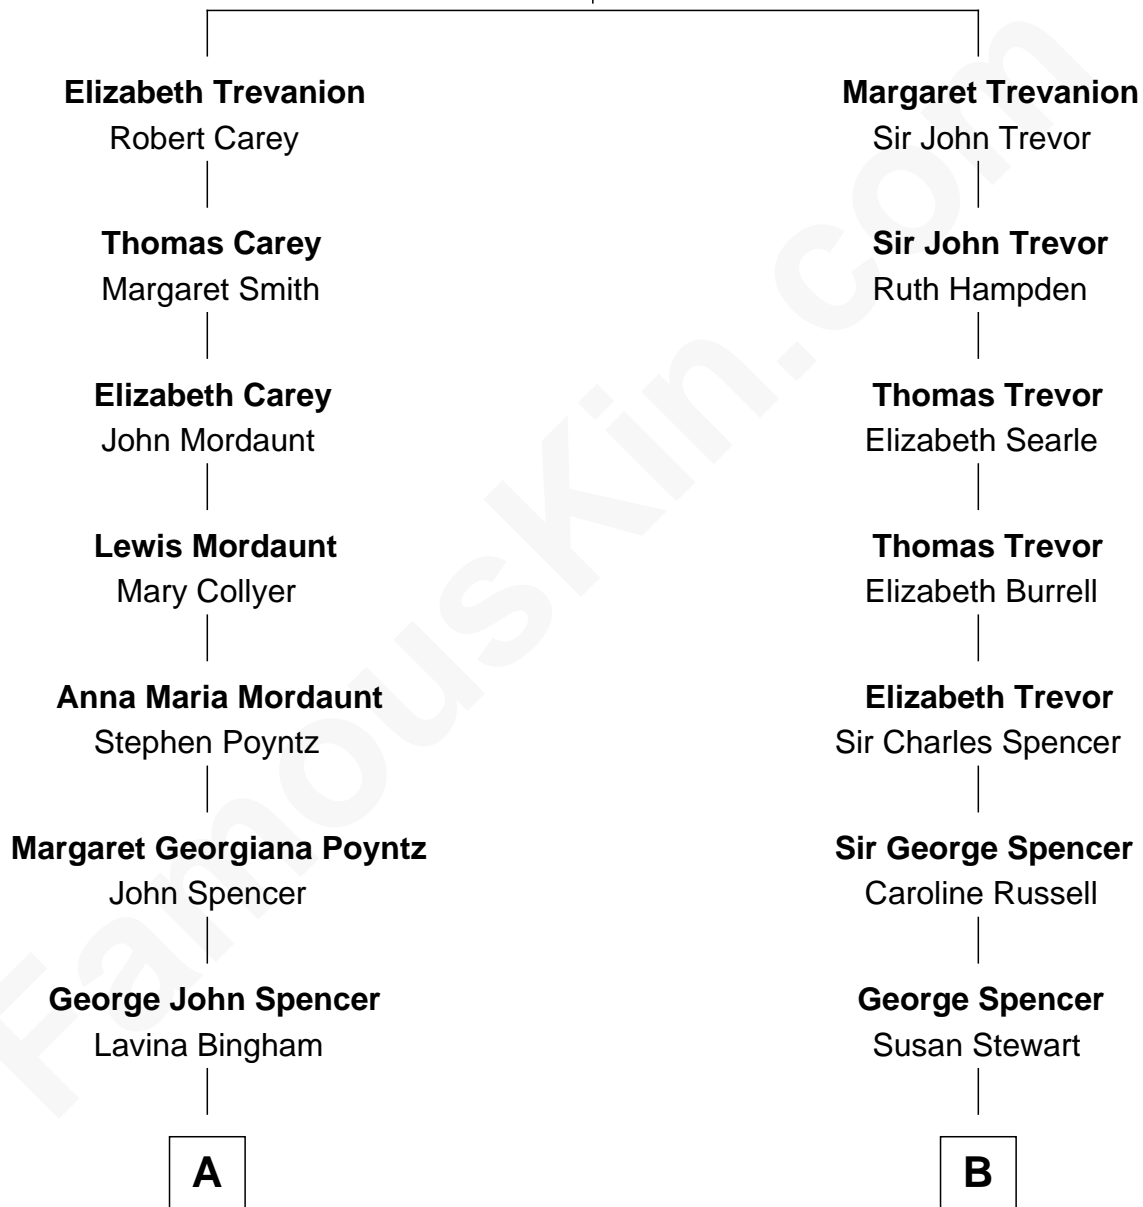

FamousKin.com
Relationship Chart of
Princess Diana
Princess of Wales

10th cousin 1 time removed of

Sir Winston Churchill
Prime Minister of the United Kingdom

Sir Hugh Trevanion
 Sybilla Morgan

A

Frederick Spencer

Adelaide Horatia Elizabeth Seymour

Charles Robert Spencer

Margaret Baring

Albert Edward John Spencer

Cynthia Elinor Beatrix Hamilton

Edward John Spencer

Frances Ruth Burke Roche

Princess Diana