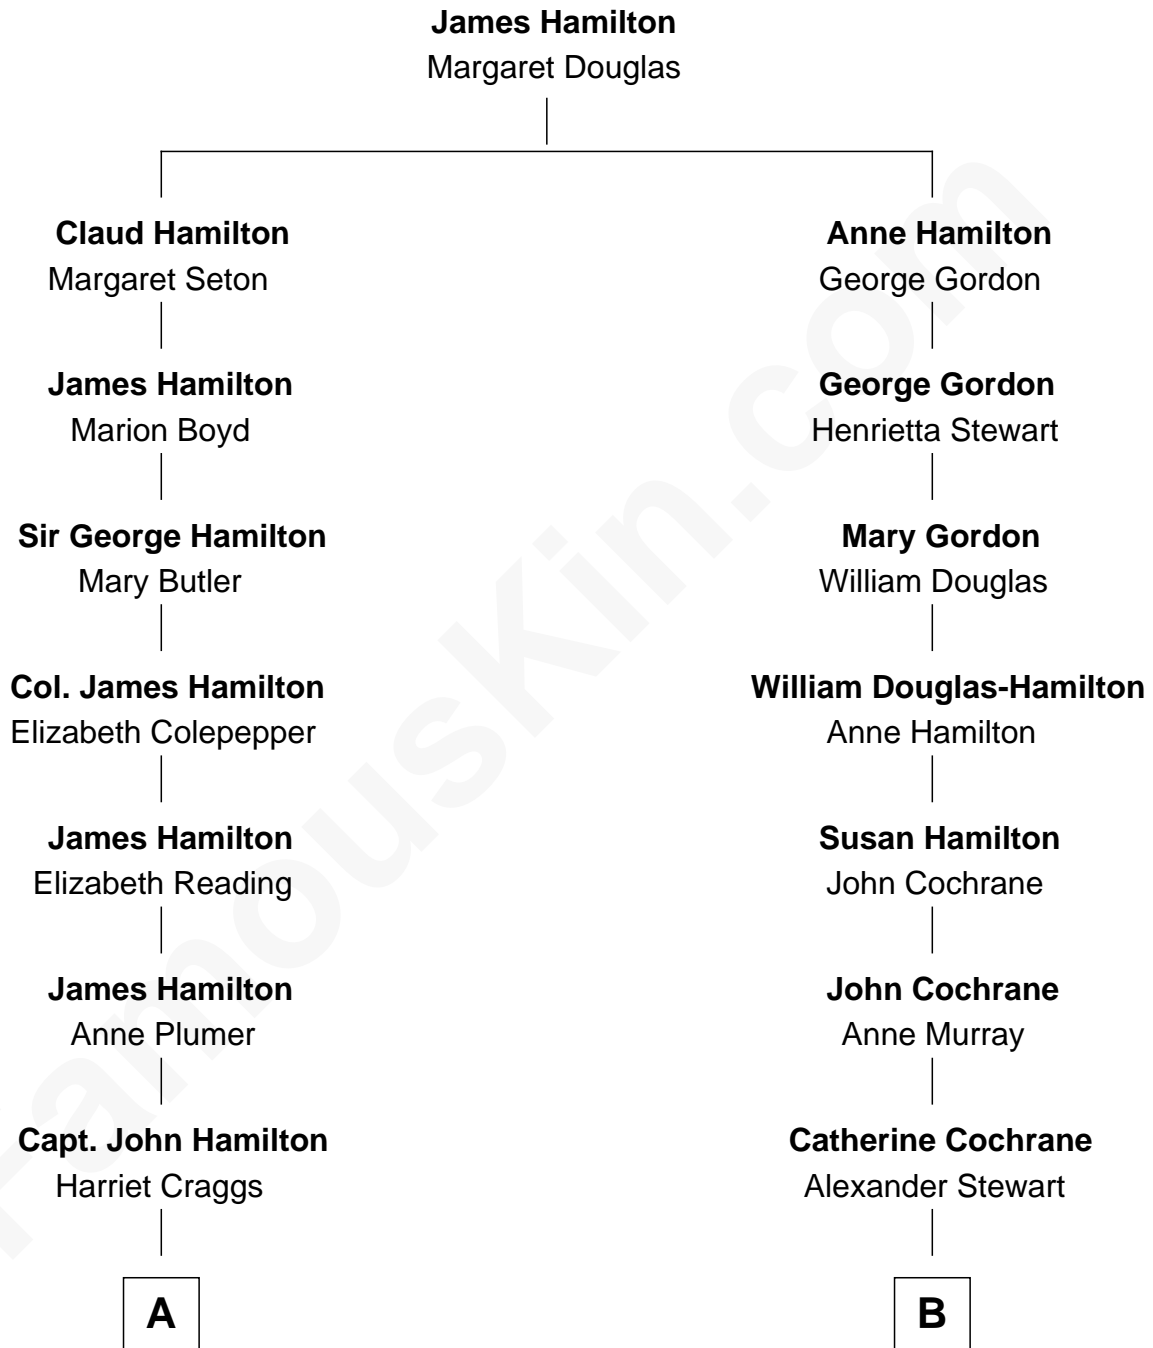

FamousKin.com

Relationship Chart of

Princess Diana

Princess of Wales

12th cousin 2 times removed of

Sir Winston Churchill
Prime Minister of the United Kingdom

A

John James Hamilton

Catherine Copley

James Hamilton

Harriet Douglas

James Hamilton

Louisa Jane Russell

James Hamilton

Mary Anna Curzon-Howe

James Albert Edward Hamilton