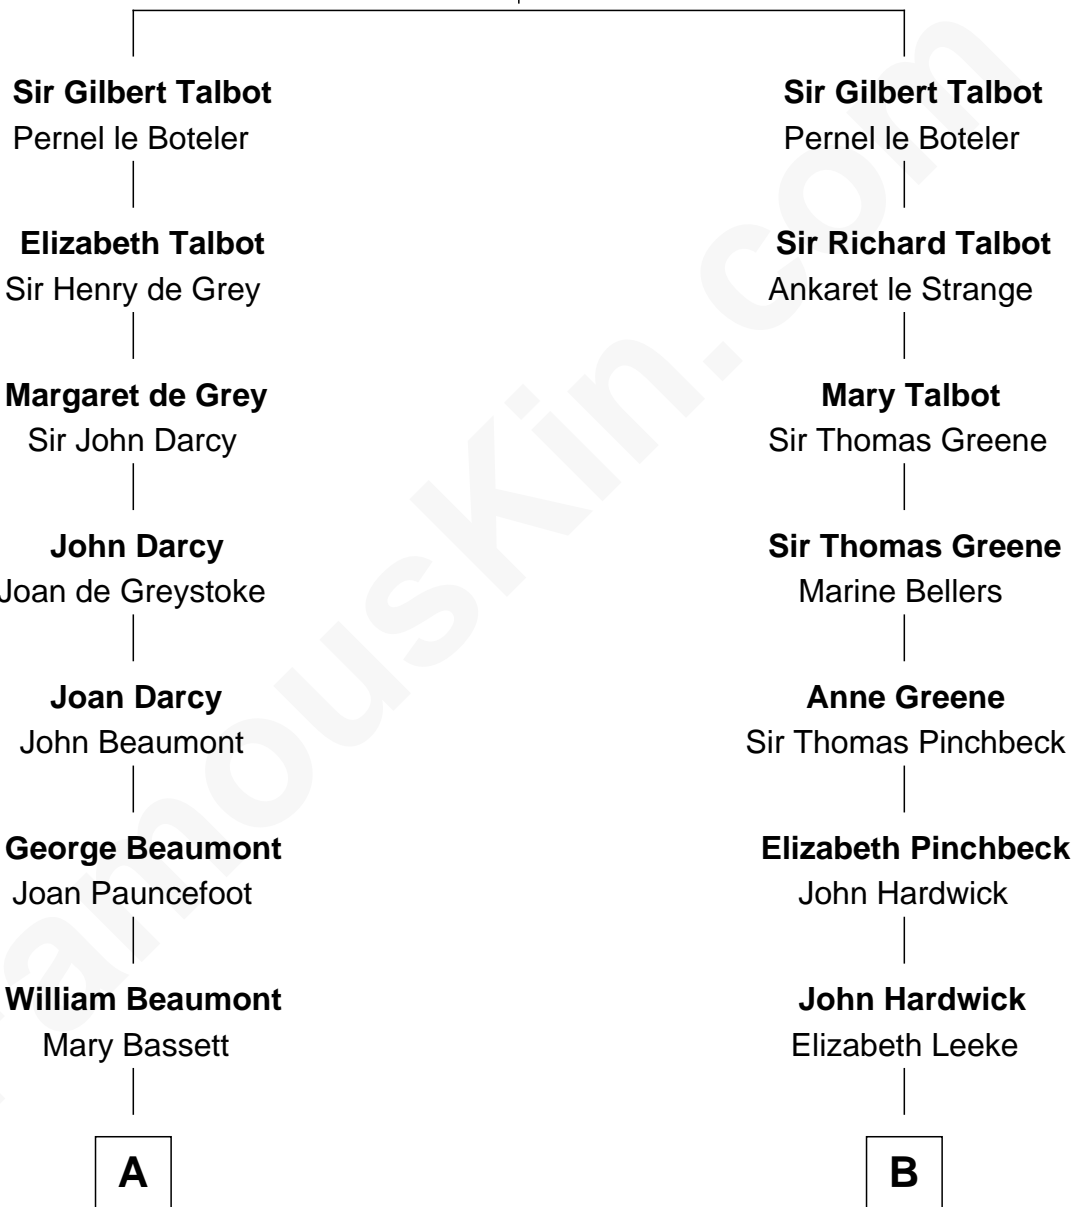

FamousKin.com Relationship Chart of

Princess Diana

Princess of Wales

20th cousin of

Sir Winston Churchill

Prime Minister of the United Kingdom

Richard Talbot
Elizabeth Comyn

C

Rosalind Cecilia Caroline Bingham

James Albert Edward Hamilton

Cynthia Elinor Beatrix Hamilton

Albert Edward John Spencer

Edward John Spencer

Frances Ruth Burke Roche

Princess Diana

Princess of Wales

D

Sir George Spencer-Churchill

Jane Stewart

Sir John Winston Spencer-Churchill

Frances Anne Emily Vane

Randolph Henry Spencer-Churchill

Jeanette Jerome

Sir Winston Churchill