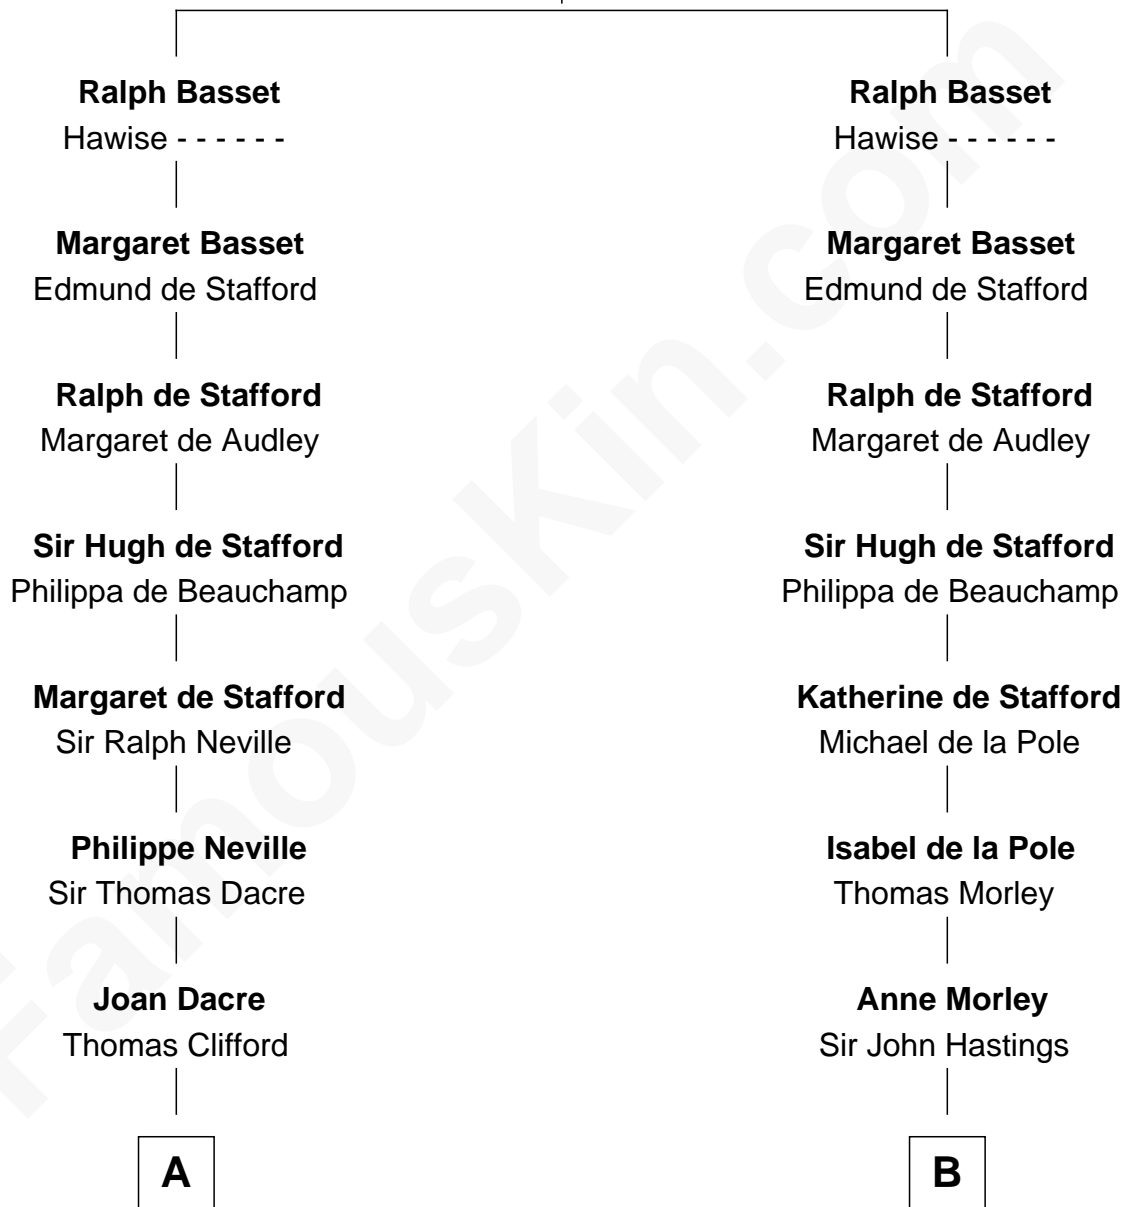

FamousKin.com Relationship Chart of

Princess Diana

Princess of Wales

21st cousin of

William Howard Taft

27th U.S. President

Ralph Basset
Margaret de Somery

C

Adelaide Horatia Elizabeth Seymour

Frederick Spencer

Charles Robert Spencer

Margaret Baring

Albert Edward John Spencer

Cynthia Elinor Beatrix Hamilton

Edward John Spencer

Frances Ruth Burke Roche

Princess Diana

Princess of Wales

D

Abner Rawson

Mary Allen

Rhoda Rawson

Aaron Taft

Peter Rawson Taft

Sylvia Howard

Alphonso Taft

Louisa Maria Torrey

William Howard Taft

27th U.S. President

FamousKin.com