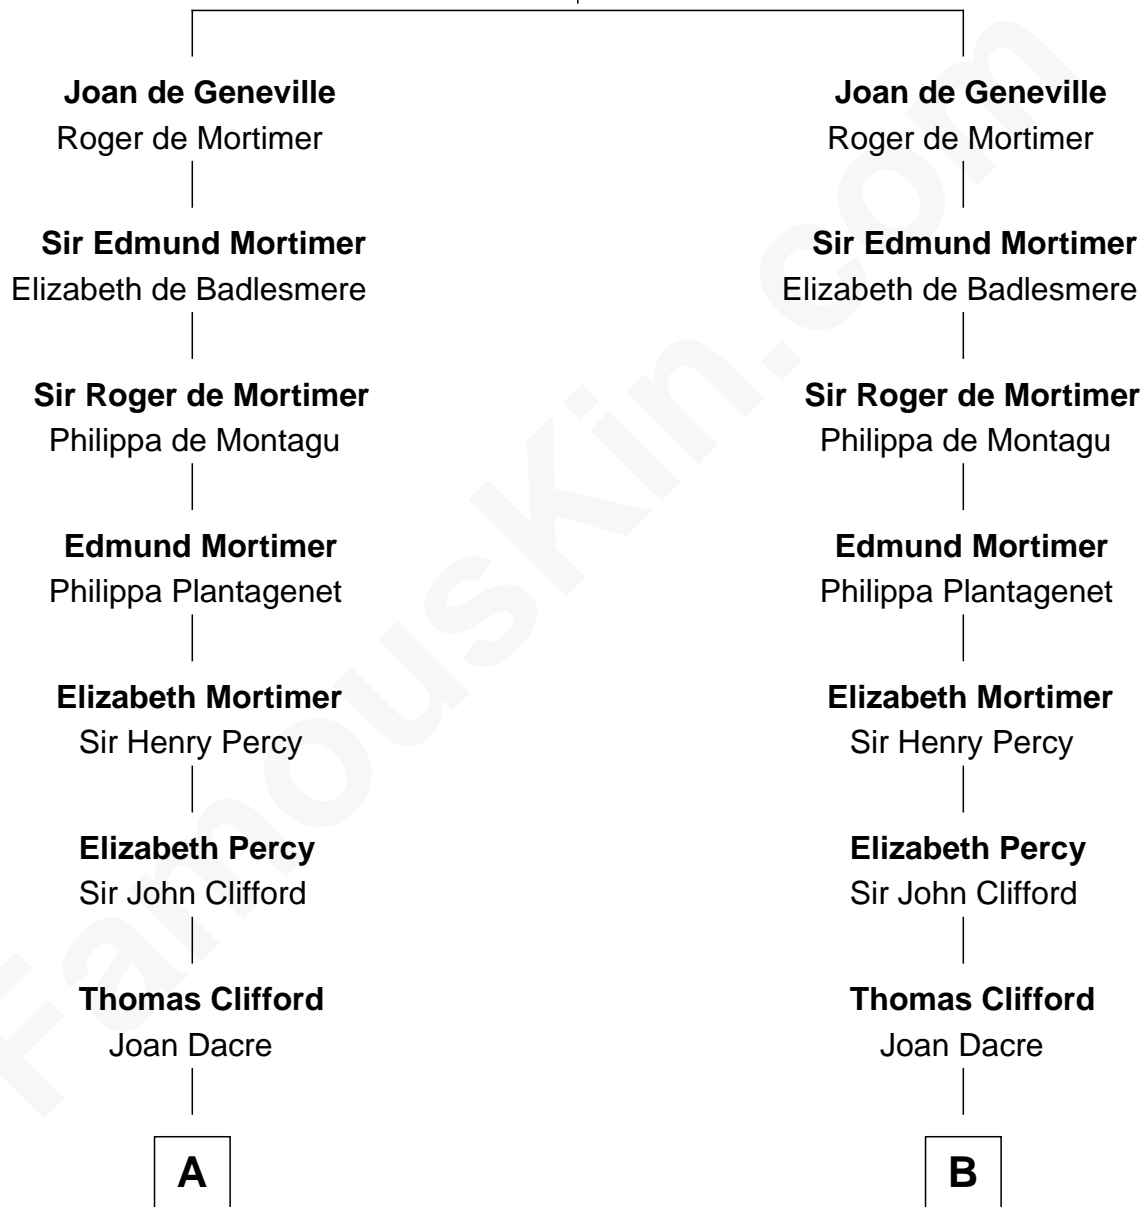

# FamousKin.com Relationship Chart of

**Princess Diana**

*Princess of Wales*

21st cousin of

**William Howard Taft**

*27th U.S. President*

**Piers de Geneville**

Jeanne of Lusignan

**C**

**Adelaide Horatia Elizabeth Seymour**

Frederick Spencer

**Charles Robert Spencer**

Margaret Baring

**Albert Edward John Spencer**

Cynthia Elinor Beatrix Hamilton

**Edward John Spencer**

Frances Ruth Burke Roche

**Princess Diana**

*Princess of Wales*

**D**

**Abner Rawson**

Mary Allen

**Rhoda Rawson**

Aaron Taft

**Peter Rawson Taft**

Sylvia Howard

**Alphonso Taft**

Louisa Maria Torrey

**William Howard Taft**

*27th U.S. President*