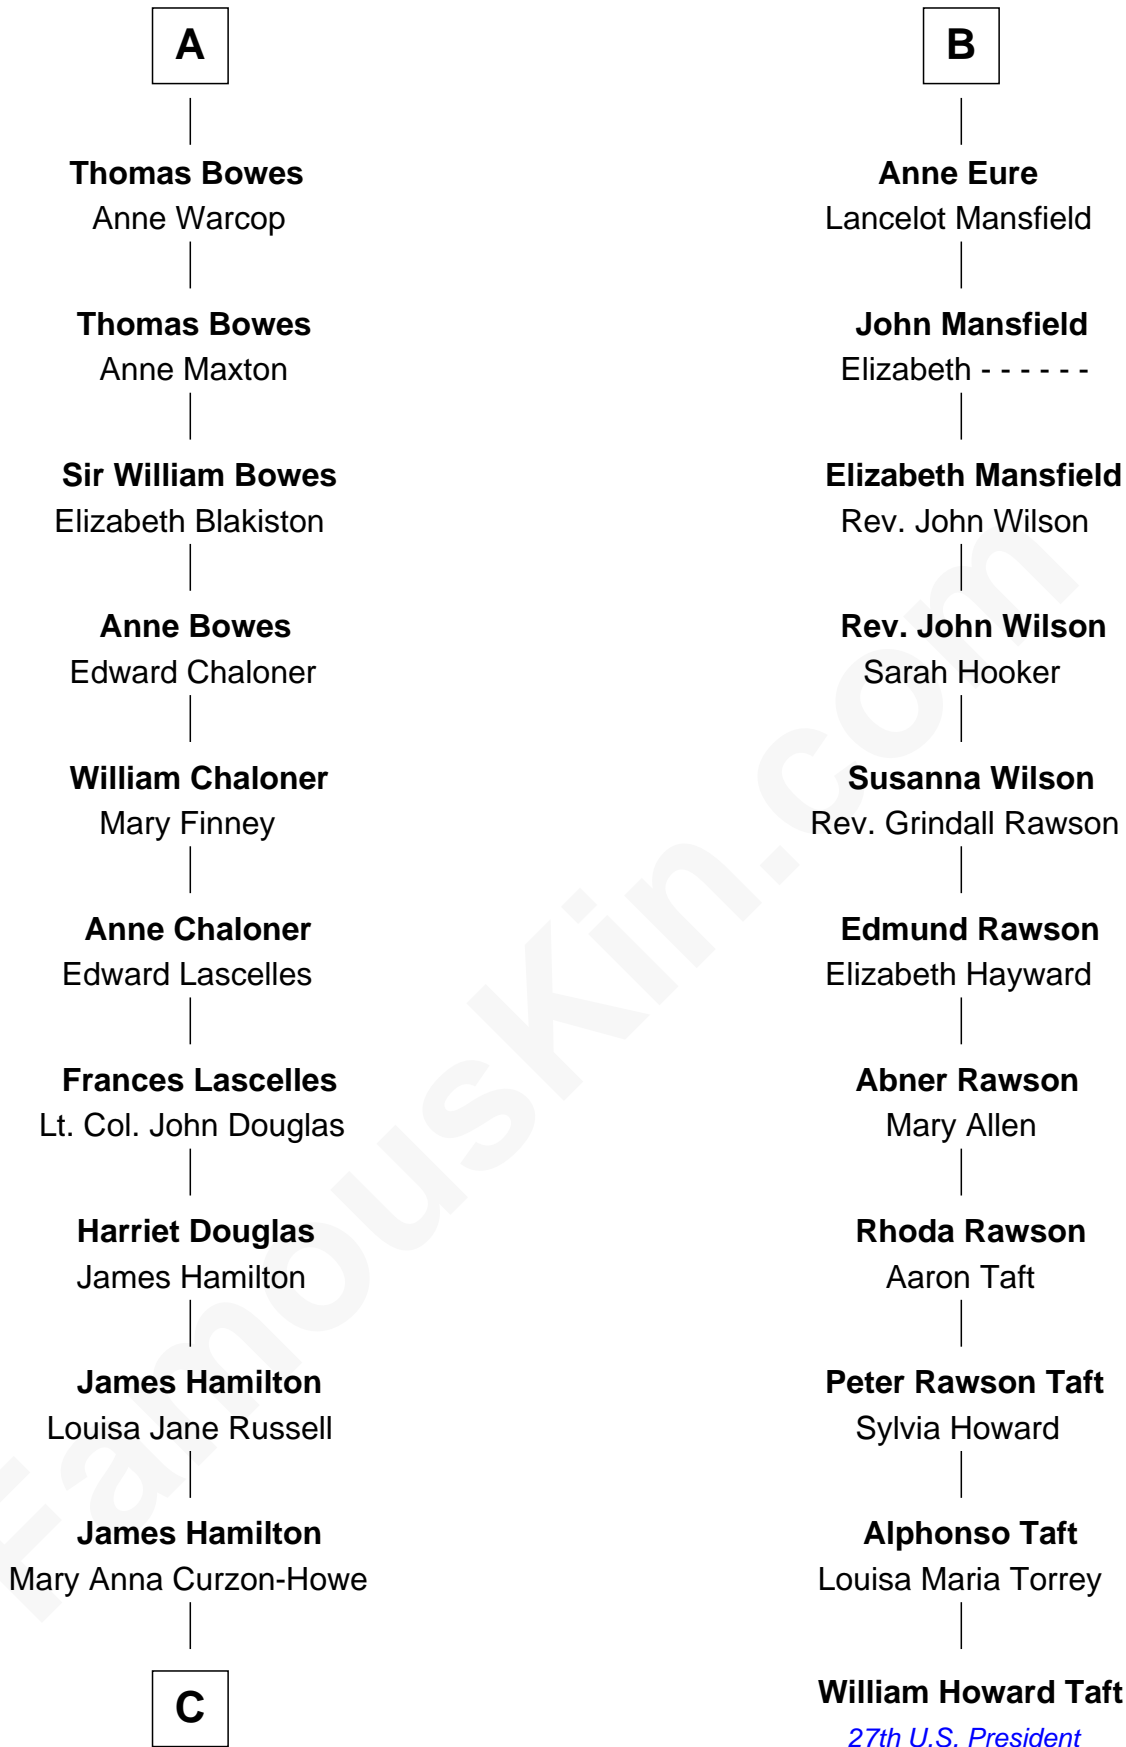

FamousKin.com

Relationship Chart of

Princess Diana

Princess of Wales

17th cousin 3 times removed of

William Howard Taft
27th U.S. President

Avice Marmion
Sir John Grey

Sir Robert Grey
Lora de St. Quintin

Elizabeth Grey
Henry FitzHugh

Sir William FitzHugh
Margery Willoughby

Maud FitzHugh
Sir William Bowes

Sir Ralph Bowes
Margery Conyers

Richard Bowes
Elizabeth Aske

Sir George Bowes
Jane Talbot

A

Sir Robert Grey
Lora de St. Quintin

Elizabeth Grey
Henry FitzHugh

Sir William FitzHugh
Margery Willoughby

Maud FitzHugh
Sir William Bowes

Sir Ralph Bowes
Margery Conyers

Sir Ralph Bowes
Elizabeth Clifford

Margery Bowes
Sir Ralph Eure

B

C

James Albert Edward Hamilton
Rosalind Cecilia Caroline Bingham

Cynthia Elinor Beatrix Hamilton
Albert Edward John Spencer

Edward John Spencer
Frances Ruth Burke Roche

Princess Diana
Princess of Wales

FamousKin.com