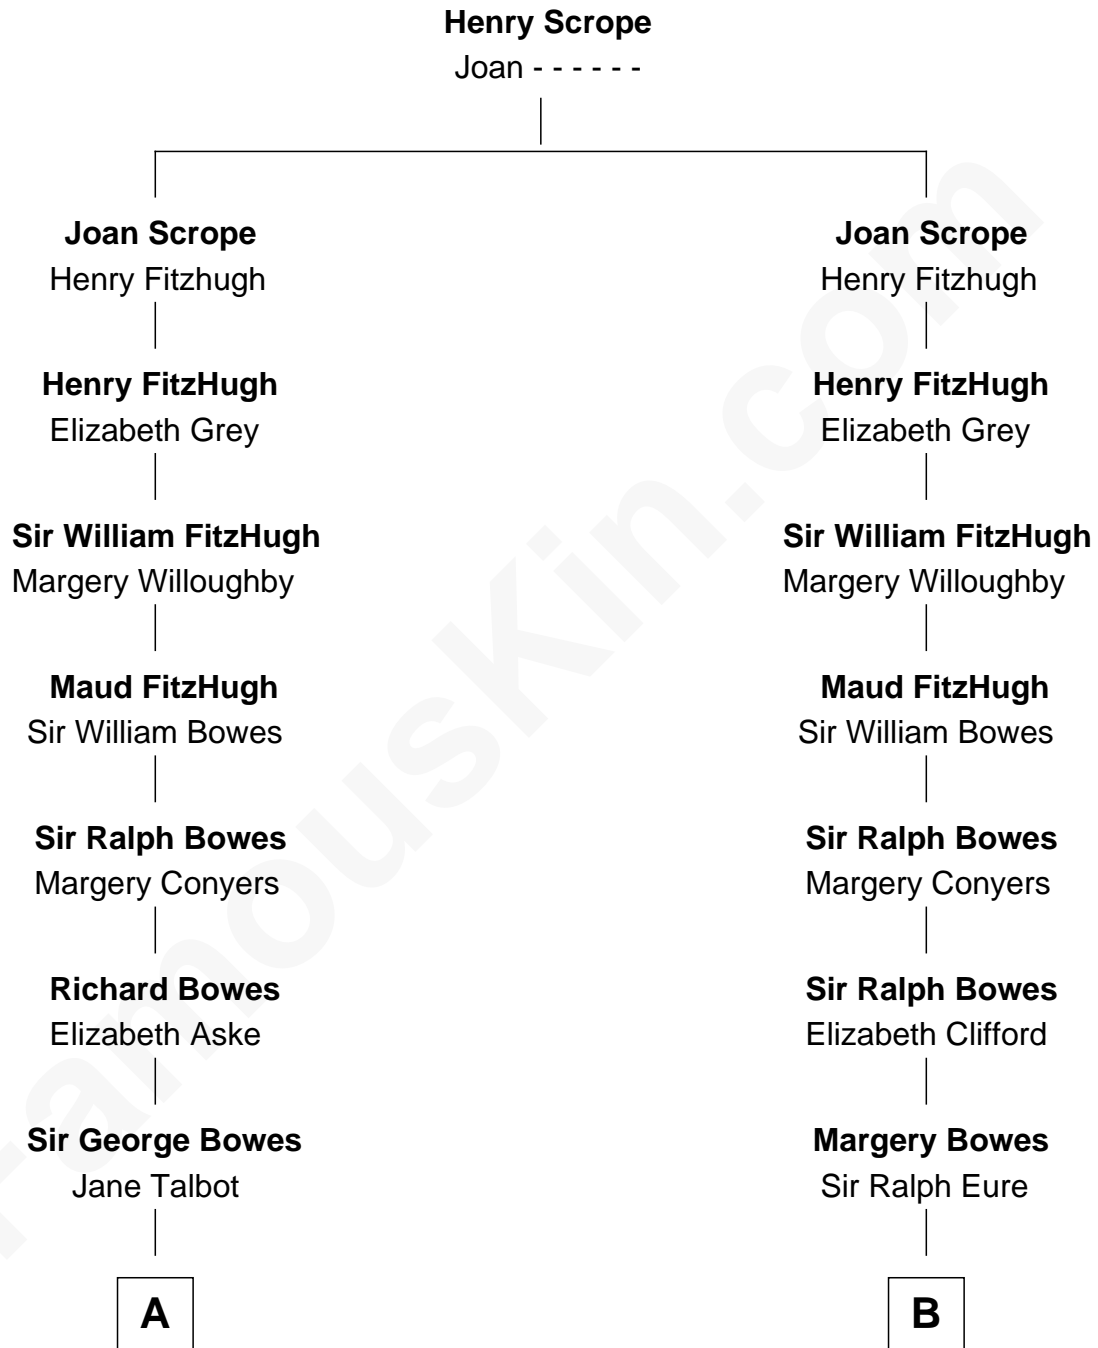

FamousKin.com

Relationship Chart of Princess Diana

Princess of Wales

17th cousin 3 times removed of

William Howard Taft
27th U.S. President

C

James Albert Edward Hamilton
Rosalind Cecilia Caroline Bingham

Cynthia Elinor Beatrix Hamilton
Albert Edward John Spencer

Edward John Spencer
Frances Ruth Burke Roche

Princess Diana
Princess of Wales

FamousKin.com