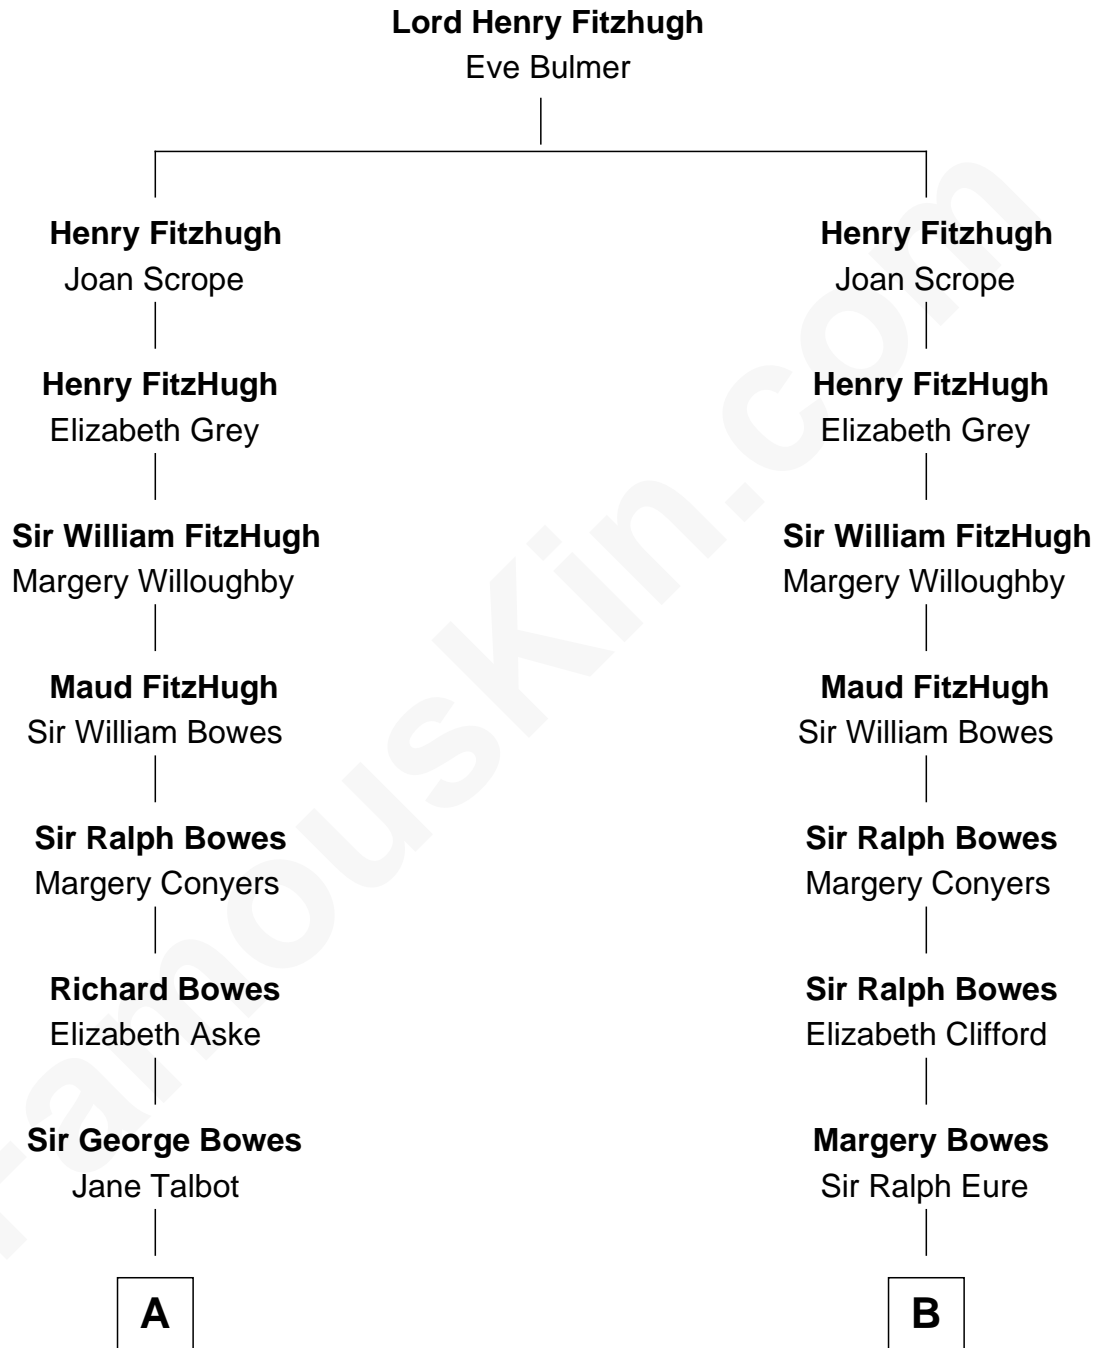

FamousKin.com
Relationship Chart of
Princess Diana
Princess of Wales

17th cousin 3 times removed of
William Howard Taft
27th U.S. President

C

—
James Albert Edward Hamilton
Rosalind Cecilia Caroline Bingham

—
Cynthia Elinor Beatrix Hamilton
Albert Edward John Spencer

—
Edward John Spencer
Frances Ruth Burke Roche

—
Princess Diana
Princess of Wales

FamousKin.com