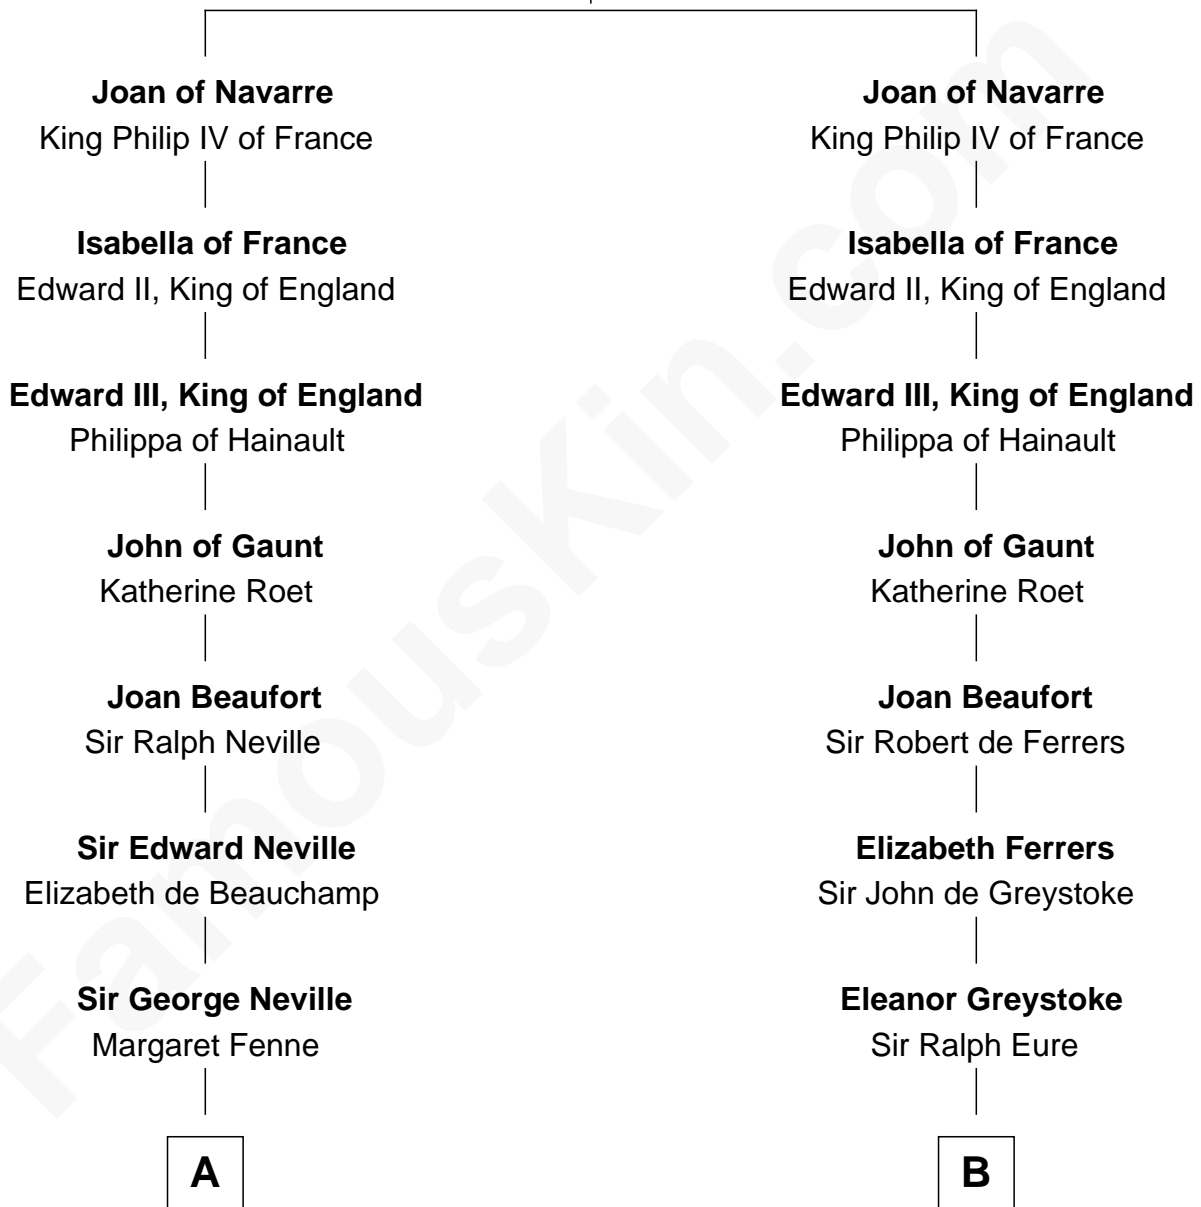

FamousKin.com Relationship Chart of

Princess Diana

Princess of Wales

21st cousin of

William Howard Taft

27th U.S. President

King Henry I of Navarre

Blanche of Artois

C

Frederick Spencer

Adelaide Horatia Elizabeth Seymour

Charles Robert Spencer

Margaret Baring

Albert Edward John Spencer

Cynthia Elinor Beatrix Hamilton

Edward John Spencer