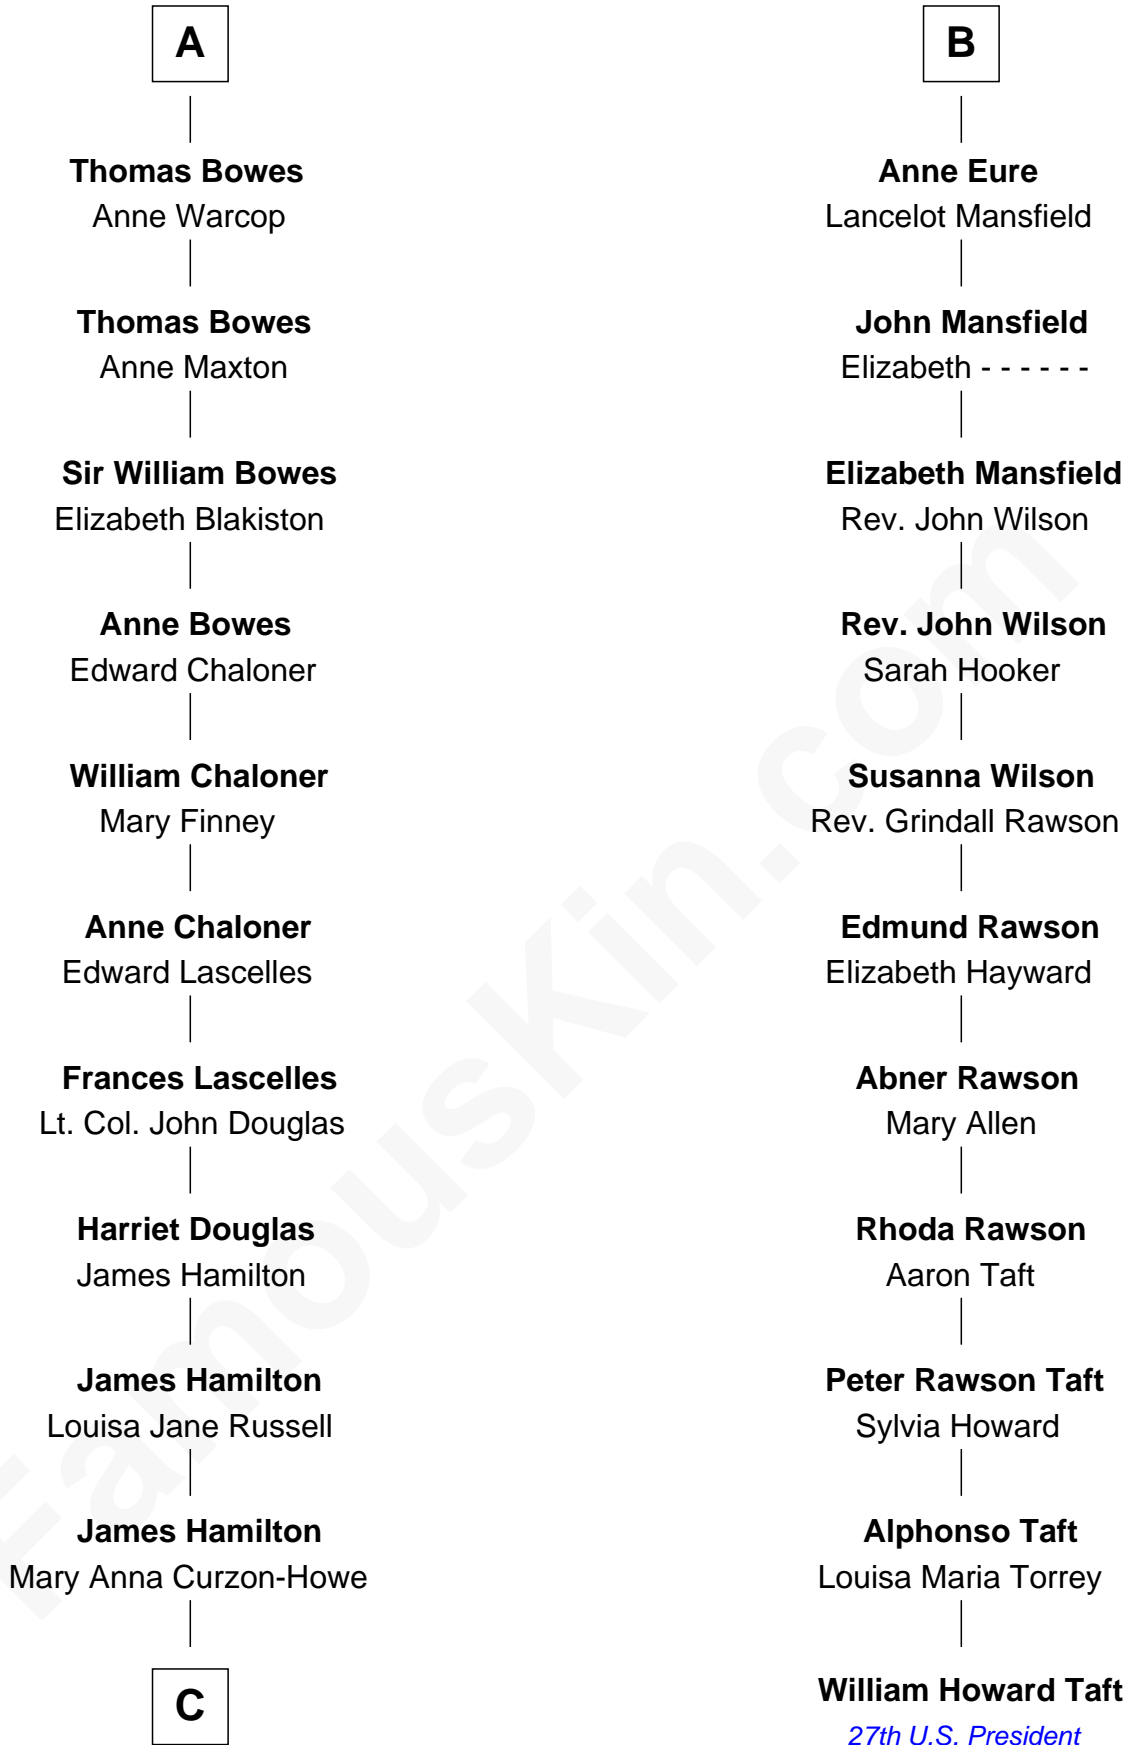

FamousKin.com

Relationship Chart of

Princess Diana

Princess of Wales

17th cousin 3 times removed of

William Howard Taft
27th U.S. President

Sir Ralph de Greystoke
Alice de Audley

Sir William de Greystoke
Joan FitzHenry

Sir Ralph de Greystoke
Katherine de Clifford

Joan de Greystoke
Sir William Bowes

Sir William Bowes
Maud FitzHugh

Sir Ralph Bowes
Margery Conyers

Richard Bowes
Elizabeth Aske

Sir George Bowes
Jane Talbot

A

Sir William de Greystoke
Joan FitzHenry

Sir Ralph de Greystoke
Katherine de Clifford

Joan de Greystoke
Sir William Bowes

Sir William Bowes
Maud FitzHugh

Sir Ralph Bowes
Margery Conyers

Sir Ralph Bowes
Elizabeth Clifford

Margery Bowes
Sir Ralph Eure

B

C

James Albert Edward Hamilton
Rosalind Cecilia Caroline Bingham

Cynthia Elinor Beatrix Hamilton
Albert Edward John Spencer

Edward John Spencer
Frances Ruth Burke Roche

Princess Diana
Princess of Wales

FamousKin.com