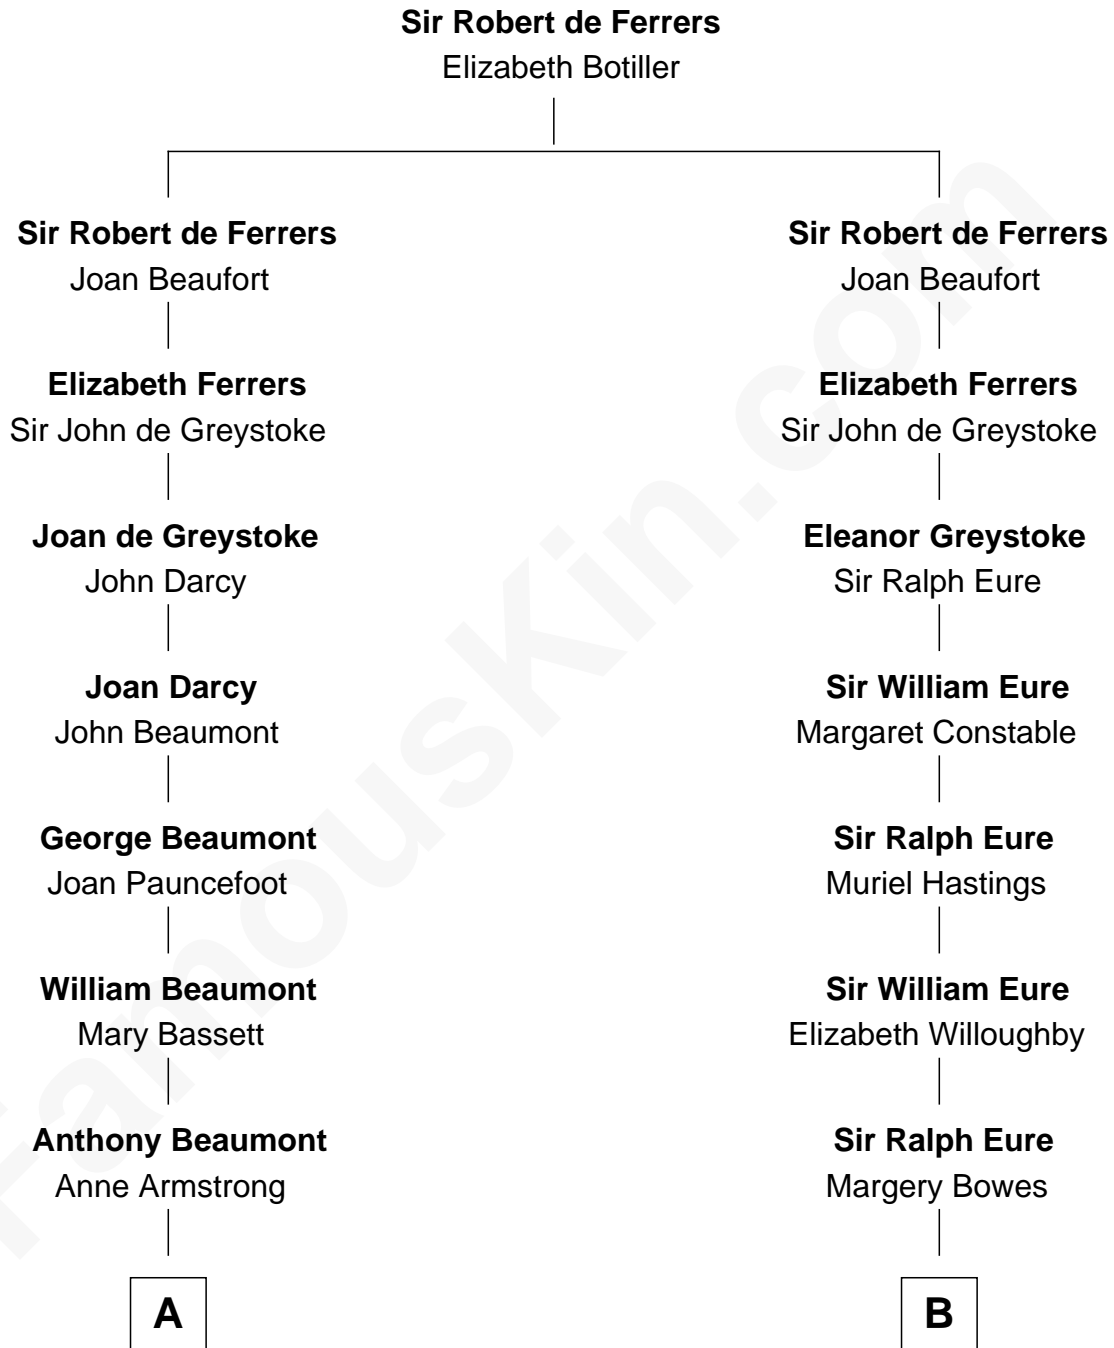

FamousKin.com
Relationship Chart of
Princess Diana
Princess of Wales

17th cousin 2 times removed of

William Howard Taft
27th U.S. President

C

Cynthia Elinor Beatrix Hamilton

Albert Edward John Spencer

Edward John Spencer

Frances Ruth Burke Roche

Princess Diana

Princess of Wales

FamousKin.com