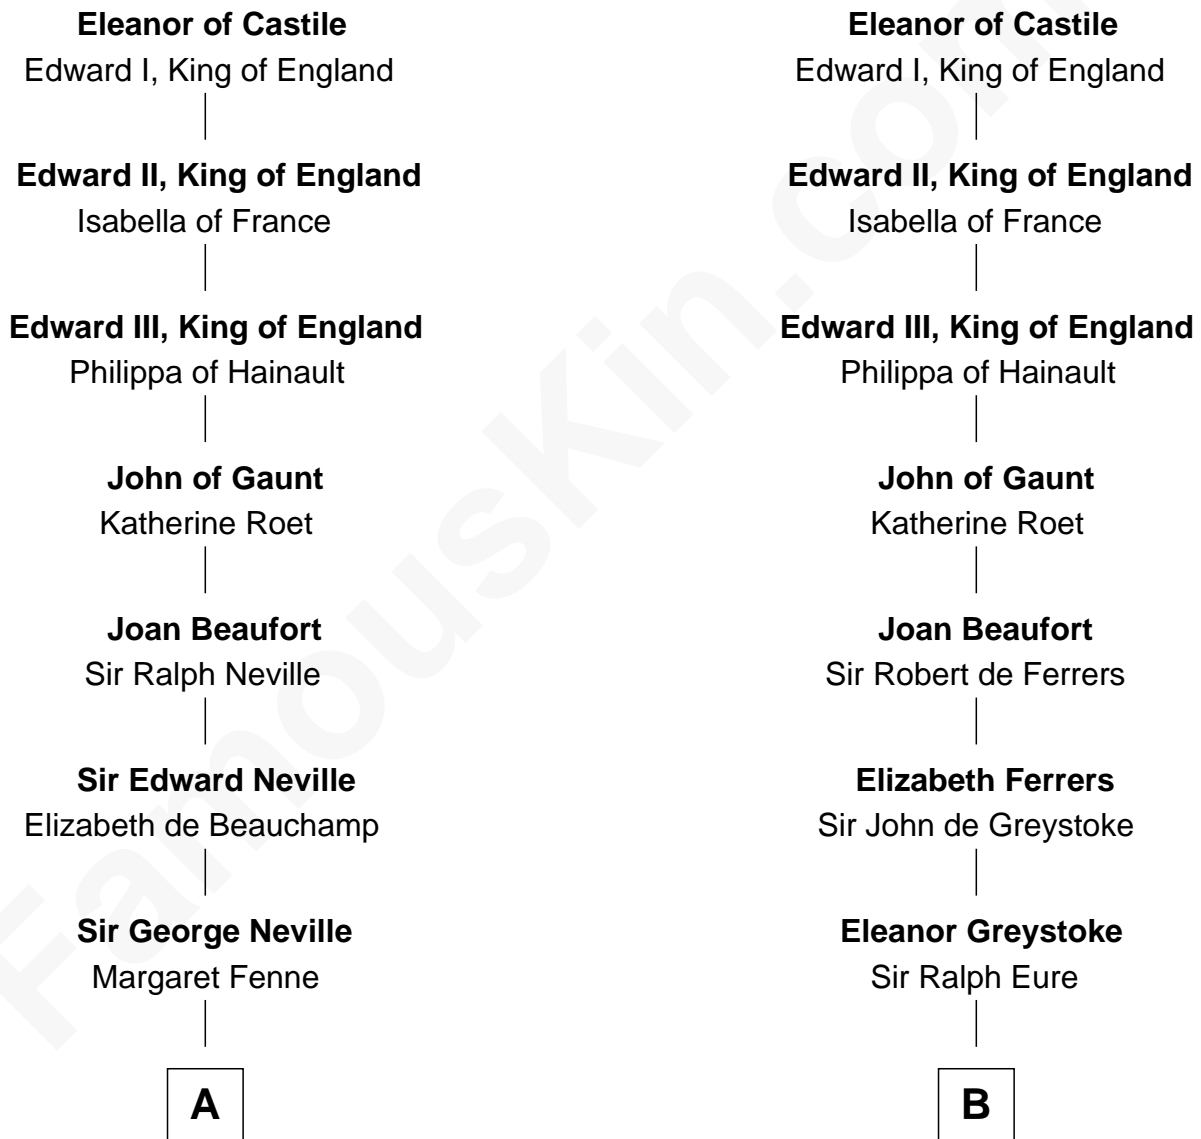

FamousKin.com Relationship Chart of

Princess Diana

Princess of Wales

21st cousin of

William Howard Taft

27th U.S. President

Ferdinand III, King of Castile

Joanna of Ponthieu

C

Frederick Spencer

Adelaide Horatia Elizabeth Seymour

Charles Robert Spencer

Margaret Baring

Albert Edward John Spencer

Cynthia Elinor Beatrix Hamilton

Edward John Spencer