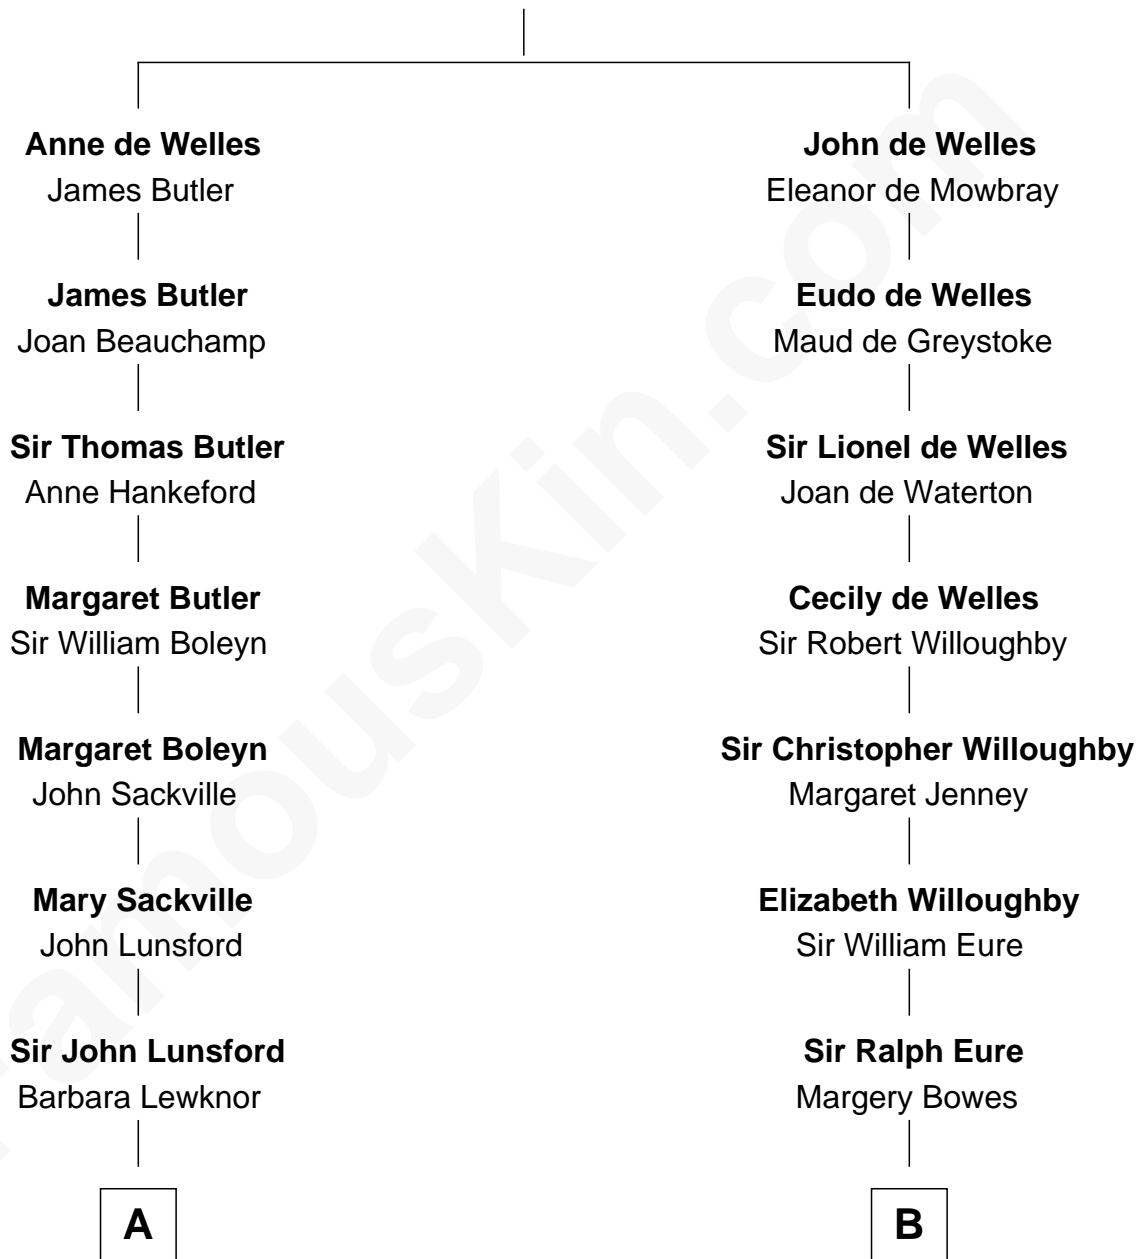

FamousKin.com Relationship Chart of

Princess Diana

Princess of Wales

17th cousin 1 time removed of

William Howard Taft

27th U.S. President

John de Welles

Maud de Roos

C

Edward John Spencer
Frances Ruth Burke Roche

Princess Diana
Princess of Wales

FamousKin.com