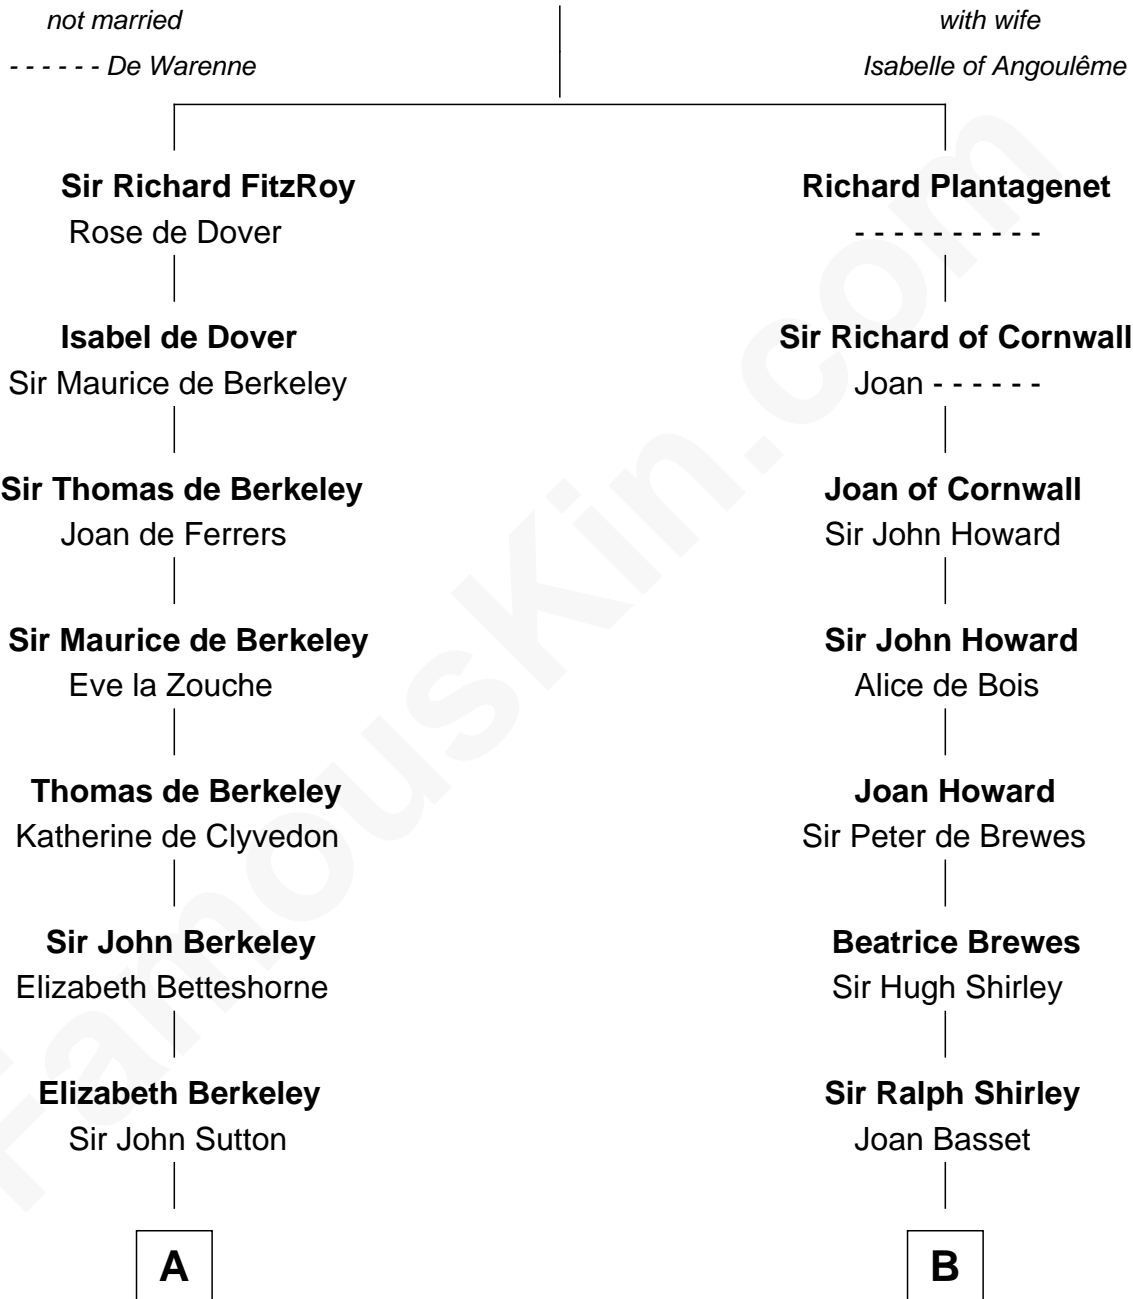

FamousKin.com Relationship Chart of

Princess Diana

Princess of Wales

21st cousin of

Rutherford B. Hayes

19th U.S. President

John, King of England

C

Adelaide Horatia Elizabeth Seymour

Frederick Spencer

Charles Robert Spencer

Margaret Baring

Albert Edward John Spencer

Cynthia Elinor Beatrix Hamilton

Edward John Spencer

Frances Ruth Burke Roche