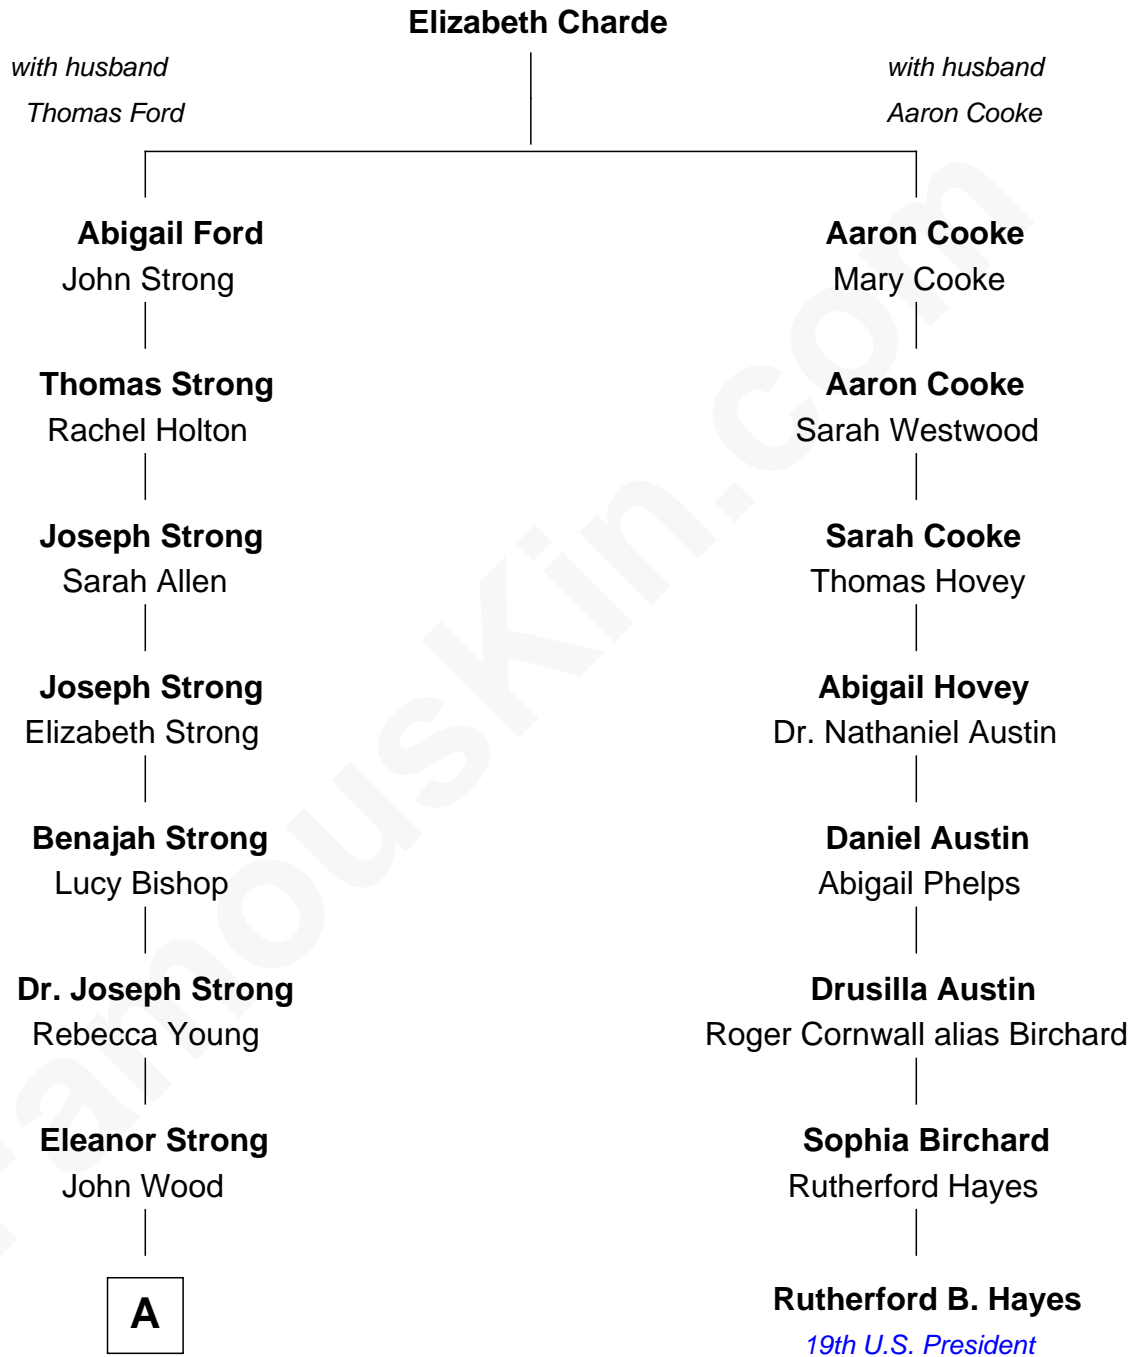

FamousKin.com

Relationship Chart of

Princess Diana

Princess of Wales

7th cousin 4 times removed of

Rutherford B. Hayes
19th U.S. President

A

Ellen Wood
Franklin H. Work

Frances Eleanor Work
James Boothby Burke Roche

Edmund Maurice Burke Roche
Ruth Sylvia Gill

Frances Ruth Burke Roche
Edward John Spencer

Princess Diana
Princess of Wales

FamousKin.com