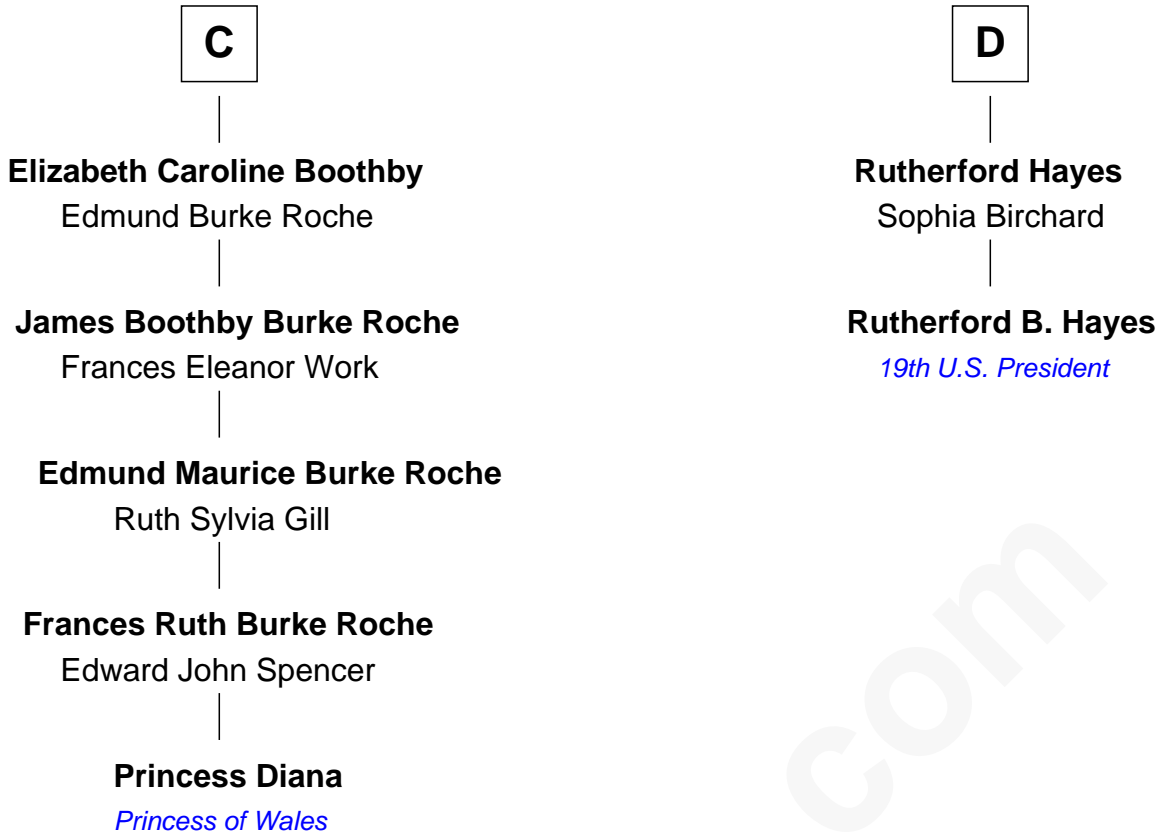

# FamousKin.com Relationship Chart of

**Princess Diana**

*Princess of Wales*

18th cousin 3 times removed of

**Rutherford B. Hayes**

*19th U.S. President*

**Sir Nicholas Audley**

Joan Martin

FamousKin.com