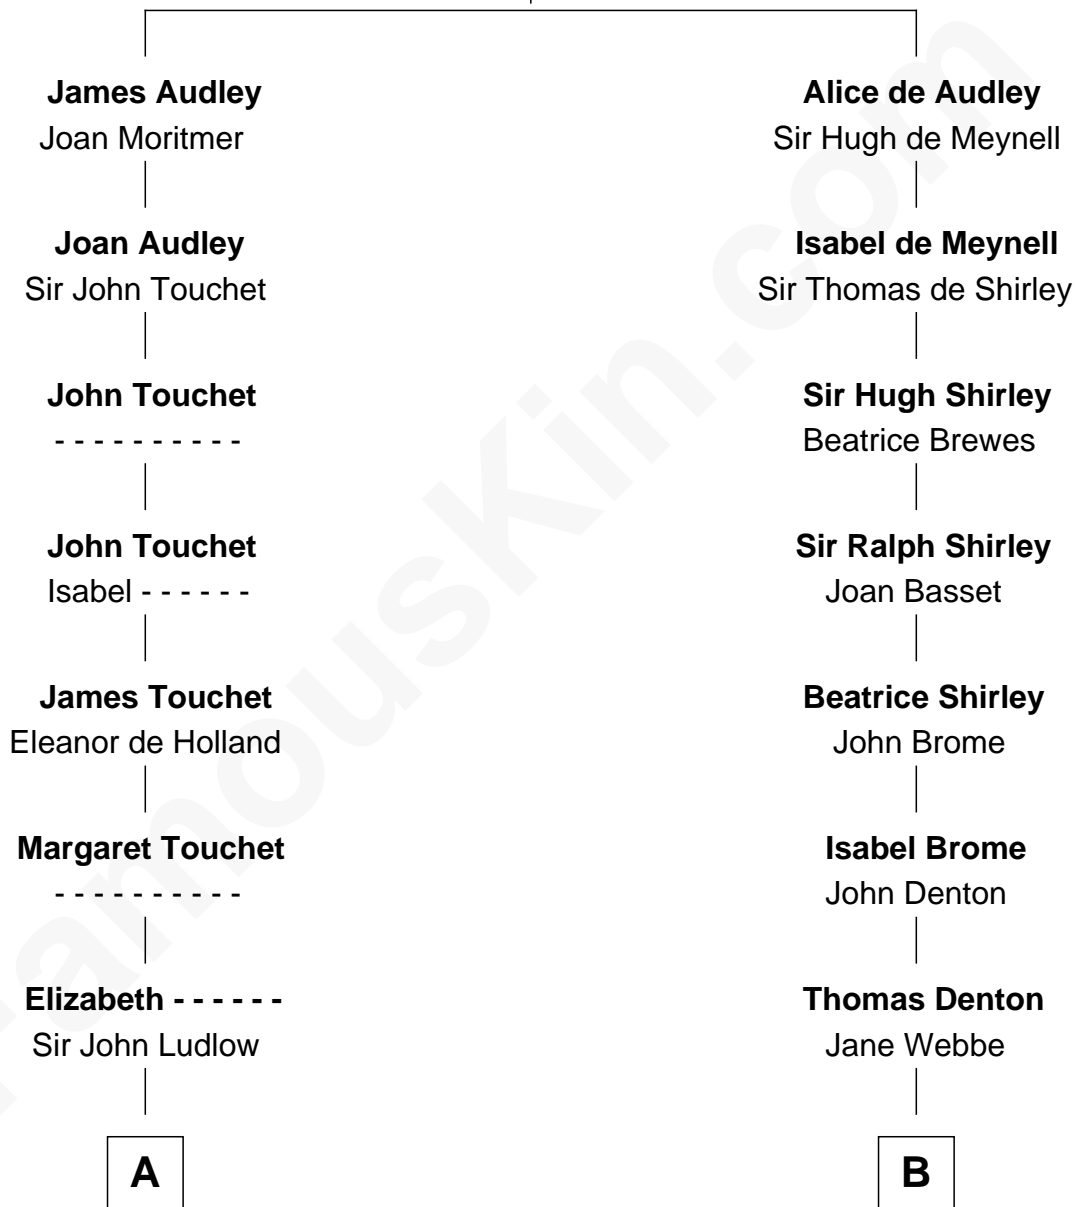

# FamousKin.com Relationship Chart of

**Princess Diana**

*Princess of Wales*

18th cousin 3 times removed of

**Rutherford B. Hayes**

*19th U.S. President*

**Sir Nicholas Audley**

Joan Martin

FamousKin.com