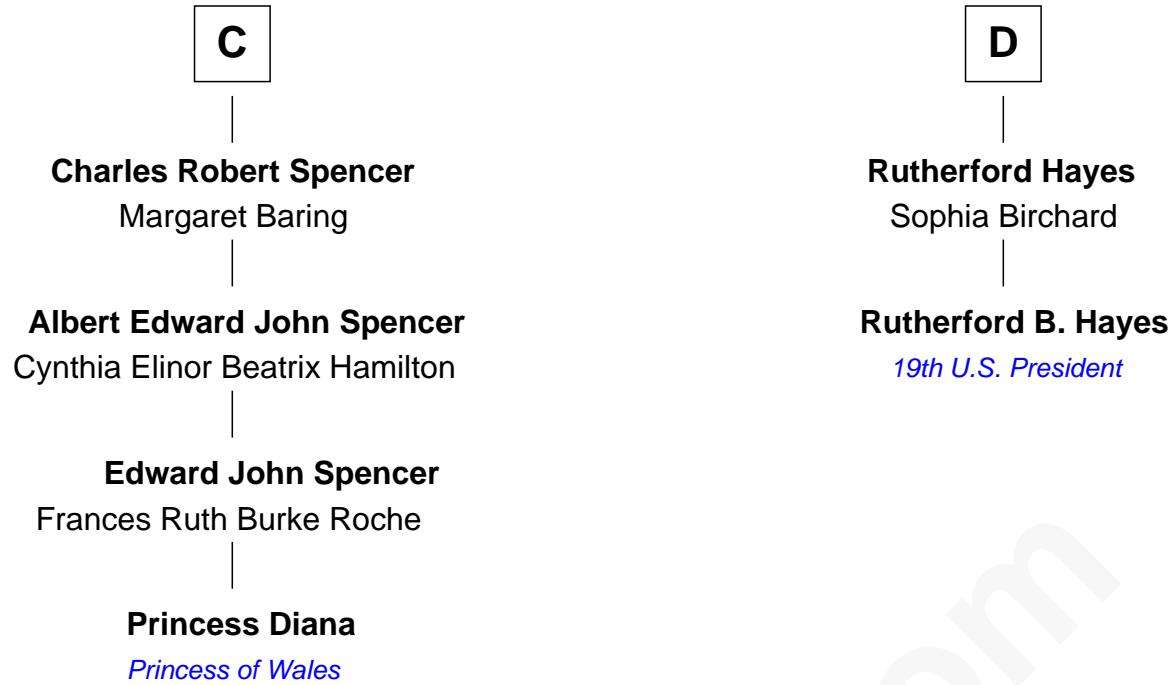

**FamousKin.com**  
**Relationship Chart of**  
**Princess Diana**  
*Princess of Wales*

18th cousin 2 times removed of  
**Rutherford B. Hayes**  
*19th U.S. President*

**Sir Robert de Bois**  
 Christian le Latimer

**John Spencer**  
Georgiana Carolina Carteret

**John Spencer**  
Margaret Georgiana Poyntz

**George John Spencer**  
Lavina Bingham

**Frederick Spencer**  
Adelaide Horatia Elizabeth Seymour

**C**

**B**

**Isabel Denton**  
William ap Walter

**Thomasine Walter**  
William Luckyn

Probable

**Judith Luckyn**  
Edward Ward

**Lydia Ward**  
William Markham

**William Markham**  
Priscilla Graves

**Priscilla Markham**  
Thomas Hale

**John Hale**  
Abigail Gleason

**Abigail Hale**  
Isaac Chandler

**Abigail Chandler**  
Israel Smith

**Chloe Smith**  
Rutherford Hayes

**D**

FamousKin.com