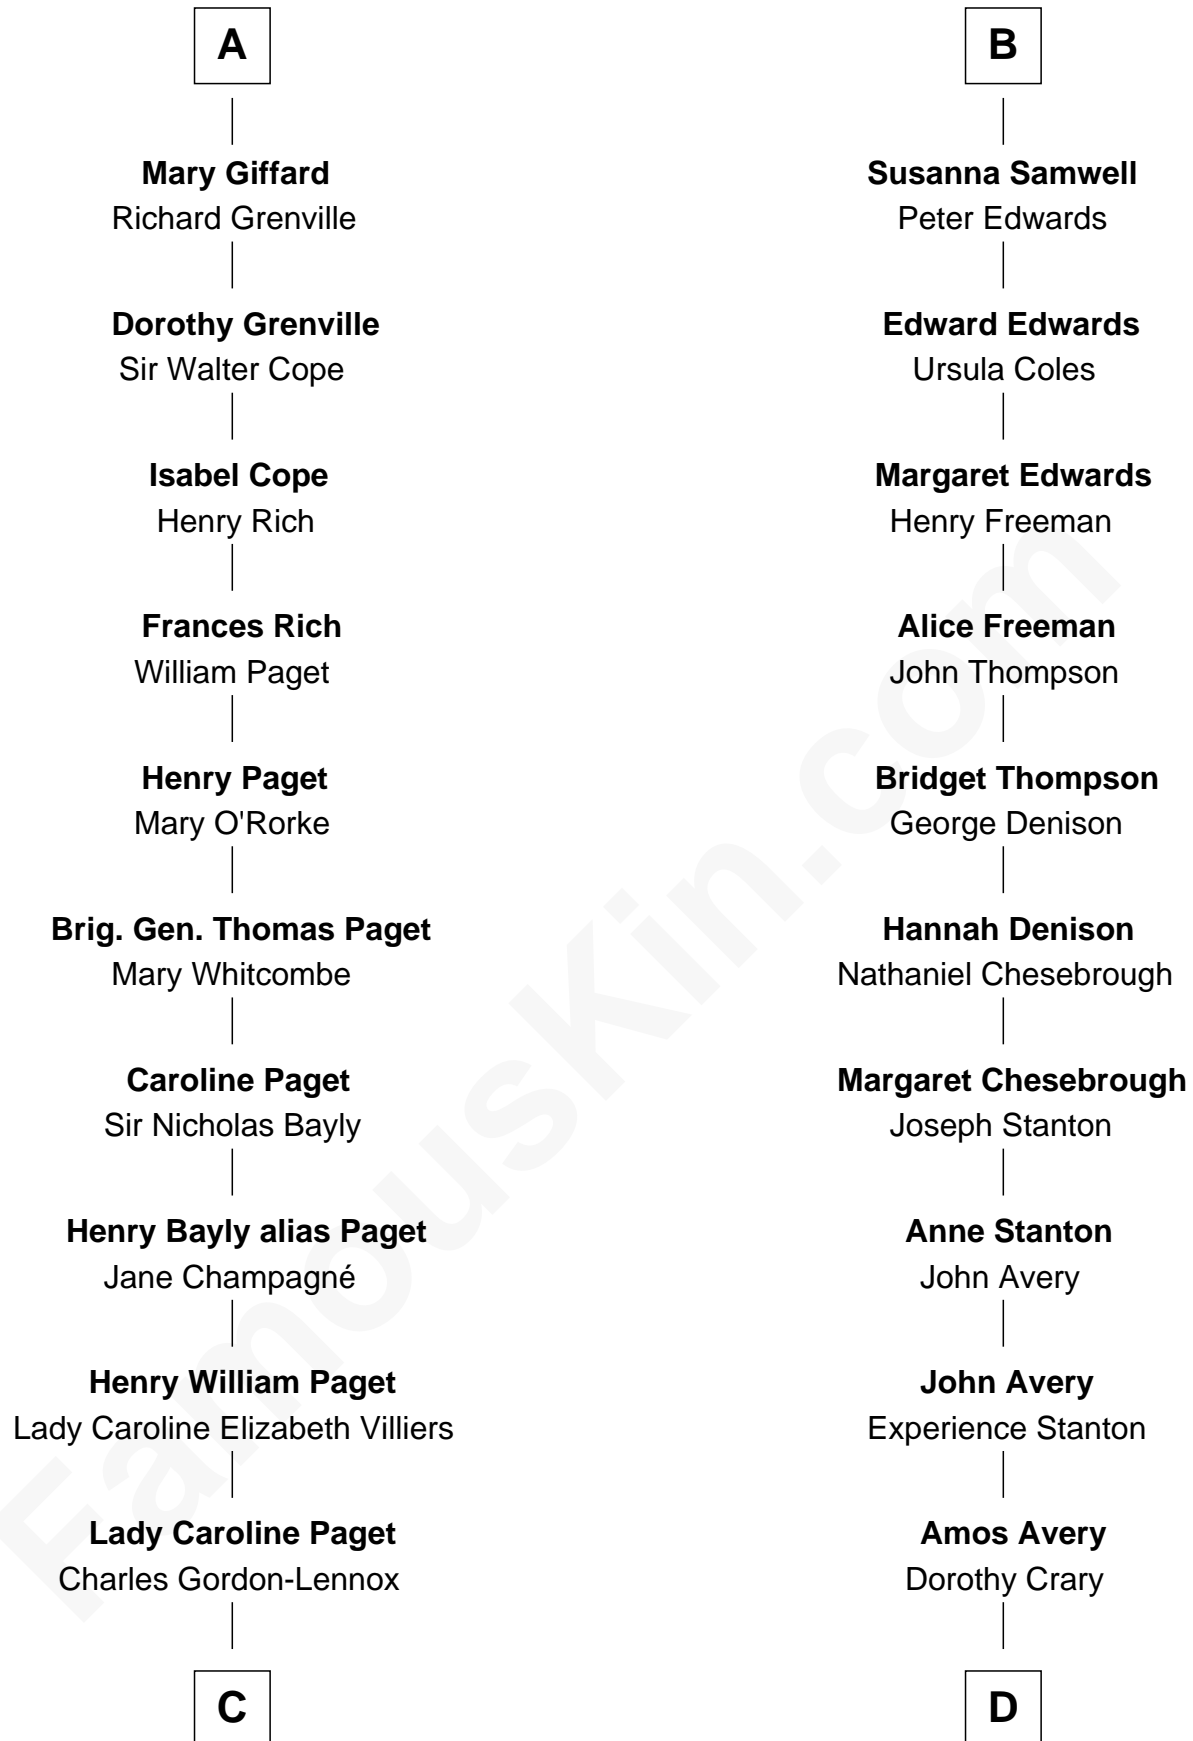

FamousKin.com
Relationship Chart of
Princess Diana
Princess of Wales

19th cousin 2 times removed of
Ray Stanton Avery
Founder, Avery Dennison Corp.

C

Cecilia Catherine Gordon-Lennox

Charles George Bingham

Rosalind Cecilia Caroline Bingham

James Albert Edward Hamilton

Cynthia Elinor Beatrix Hamilton

Albert Edward John Spencer

Edward John Spencer

Frances Ruth Burke Roche

Princess Diana

Princess of Wales