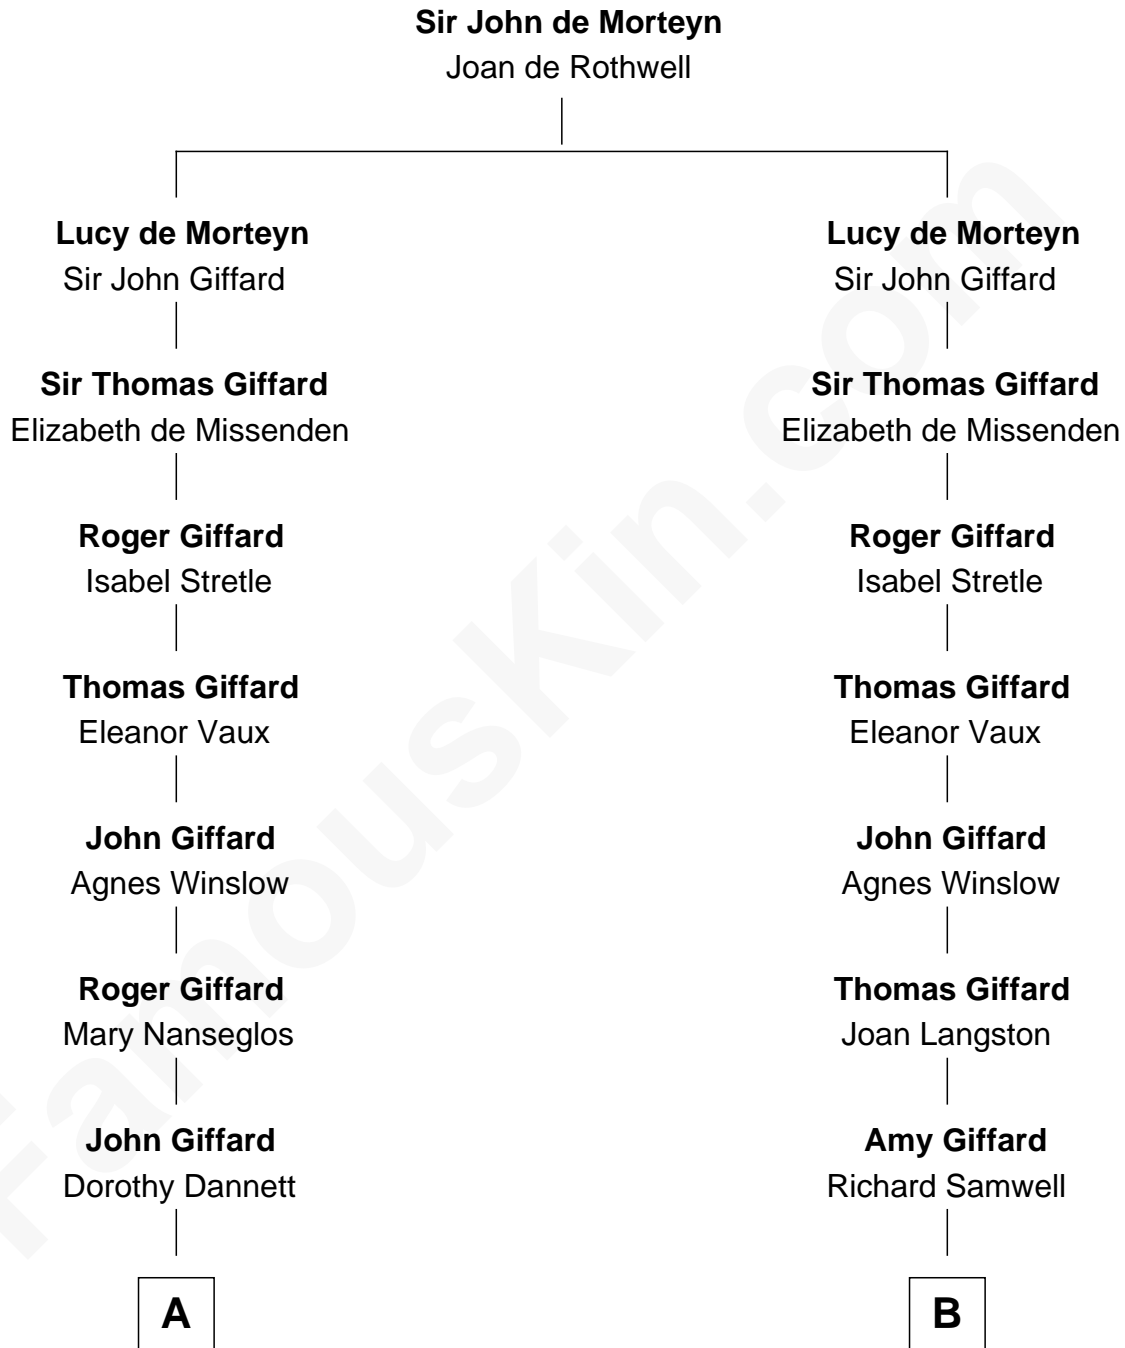

FamousKin.com
Relationship Chart of
Princess Diana
Princess of Wales

19th cousin 2 times removed of
Ray Stanton Avery
Founder, Avery Dennison Corp.

C

Cecilia Catherine Gordon-Lennox

Charles George Bingham

Rosalind Cecilia Caroline Bingham

James Albert Edward Hamilton

Cynthia Elinor Beatrix Hamilton

Albert Edward John Spencer

Edward John Spencer

Frances Ruth Burke Roche

Princess Diana

Princess of Wales