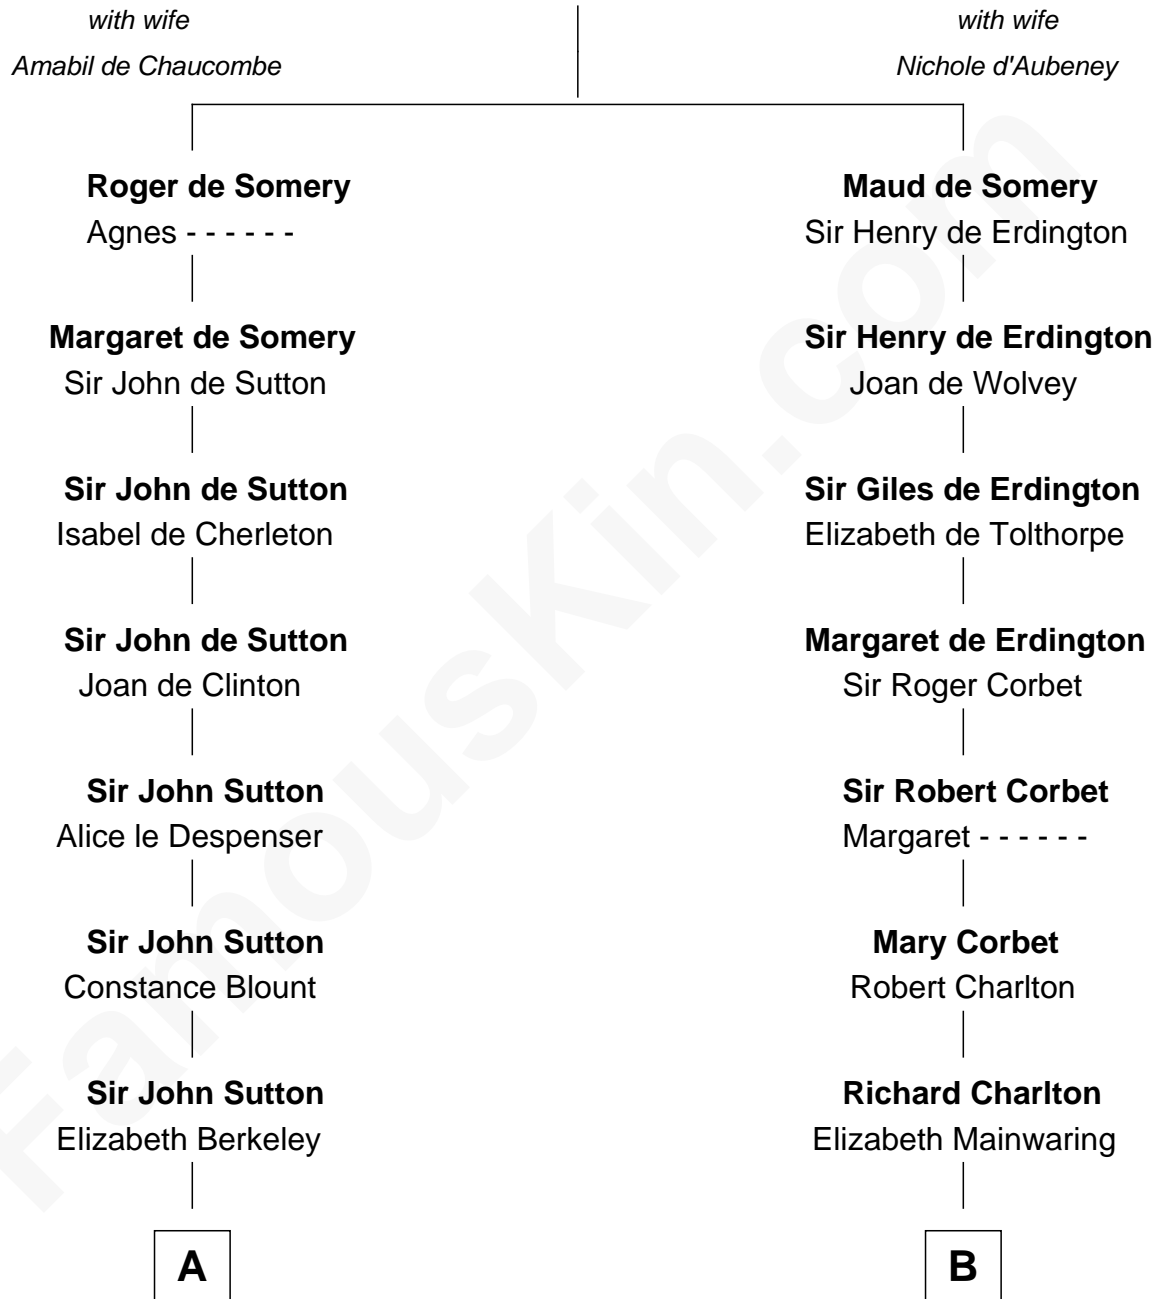

FamousKin.com Relationship Chart of

Princess Diana

Princess of Wales

21st cousin of

Mitt Romney

70th Governor of Massachusetts

Sir Roger de Somery

C

Adelaide Horatia Elizabeth Seymour

Frederick Spencer

Charles Robert Spencer

Margaret Baring

Albert Edward John Spencer

Cynthia Elinor Beatrix Hamilton

Edward John Spencer

Frances Ruth Burke Roche

Princess Diana

Princess of Wales

D

Clarissa Minerva Duzette

Lewis Robison

Charles Edward Robison

Rosetta Mary Berry

Alma Luella Robison