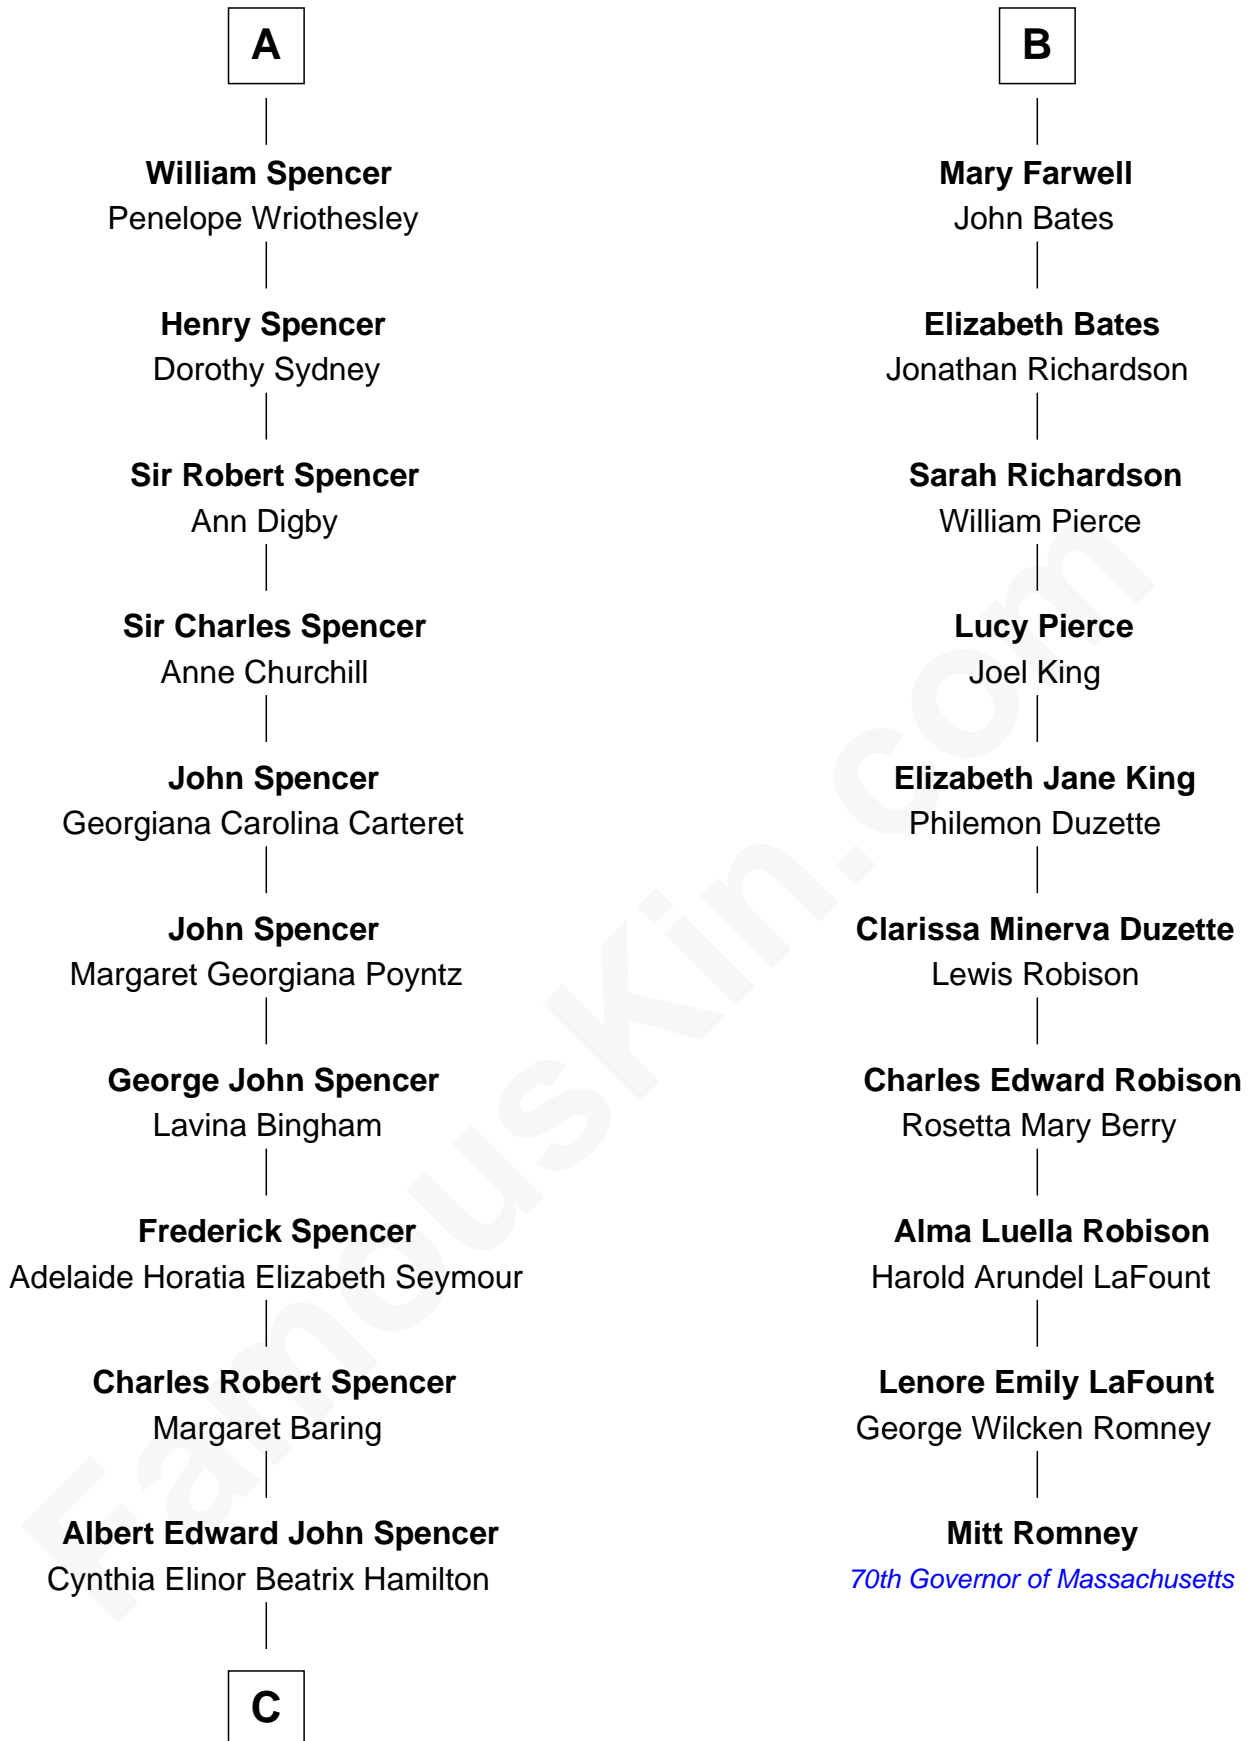

# FamousKin.com Relationship Chart of

**Princess Diana**

*Princess of Wales*

16th cousin 2 times removed of

**Mitt Romney**

*70th Governor of Massachusetts*

**Sir William Bonville**

Margaret Grey

**William Bonville**  
Elizabeth Harington

**William Bonville**  
Katherine Neville

**Cecily Bonville**  
Thomas Grey

**Thomas Grey**  
Margaret Wotton

**Anne Grey**  
Sir Henry Willoughby

**Sir Francis Willoughby**  
Elizabeth Lyttelton

**Margaret Willoughby**  
Sir Robert Spencer

**A**

**Elizabeth Bonville**  
William Talboys

**Sir Robert Talboys**  
Elizabeth Heron

**Maud Talboys**  
Sir Robert Tyrwhit

**Katharine Tyrwhit**  
Sir Richard Thimbleby

**Elizabeth Thimbleby**  
Thomas Welby

**Richard Welby**  
Frances Bulkeley

**Olive Welby**  
Henry Farwell

**B**

**C**

**Edward John Spencer**  
Frances Ruth Burke Roche

**Princess Diana**  
*Princess of Wales*