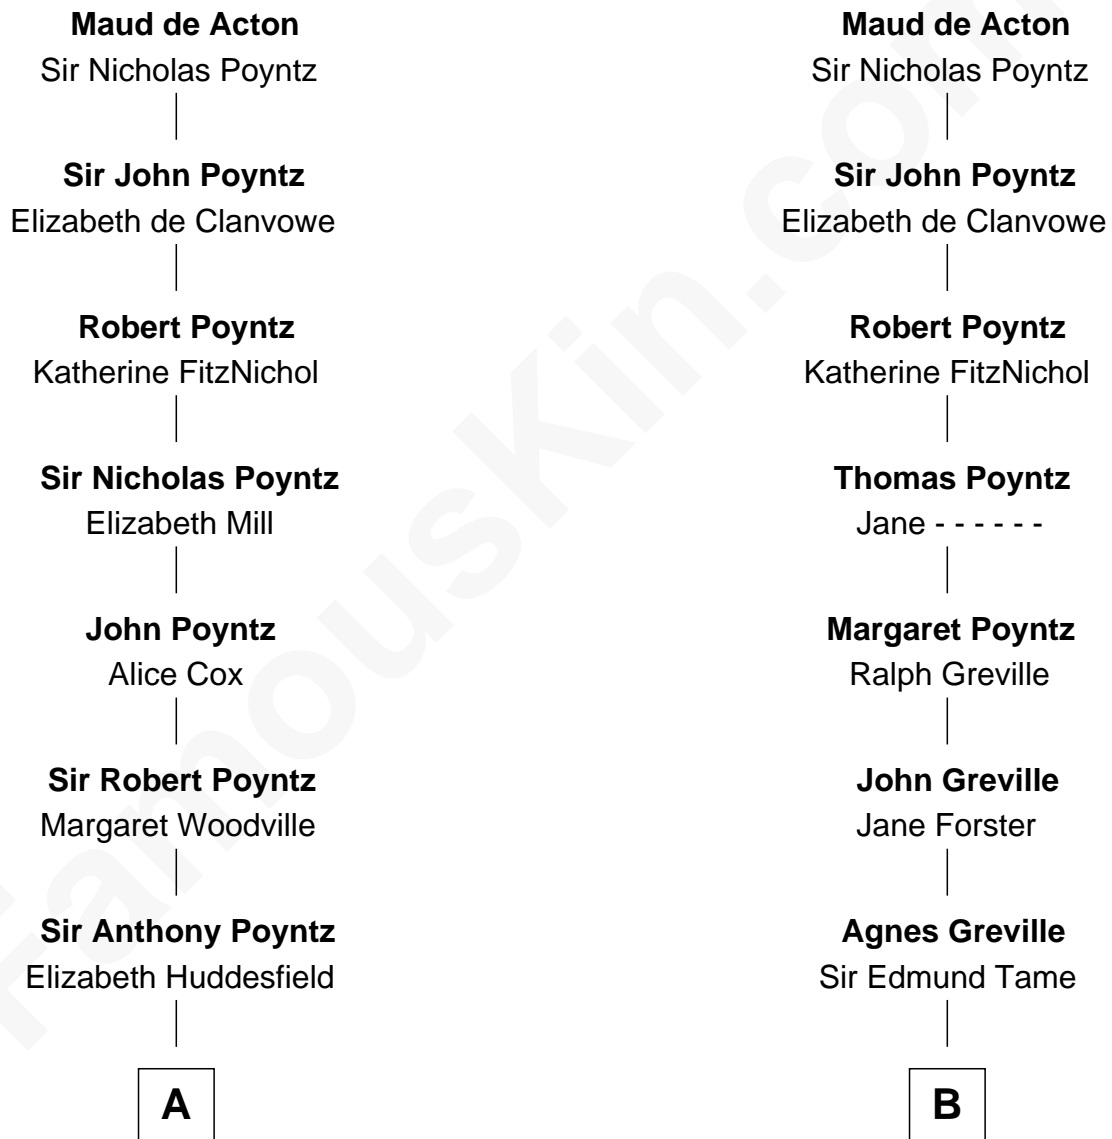

FamousKin.com Relationship Chart of

Princess Diana

Princess of Wales

21st cousin of

Mitt Romney

70th Governor of Massachusetts

Sir John de Acton

Helen - - - - -

C

Cecilia Catherine Gordon-Lennox

Charles George Bingham

Rosalind Cecilia Caroline Bingham

James Albert Edward Hamilton

Cynthia Elinor Beatrix Hamilton

Albert Edward John Spencer

Edward John Spencer