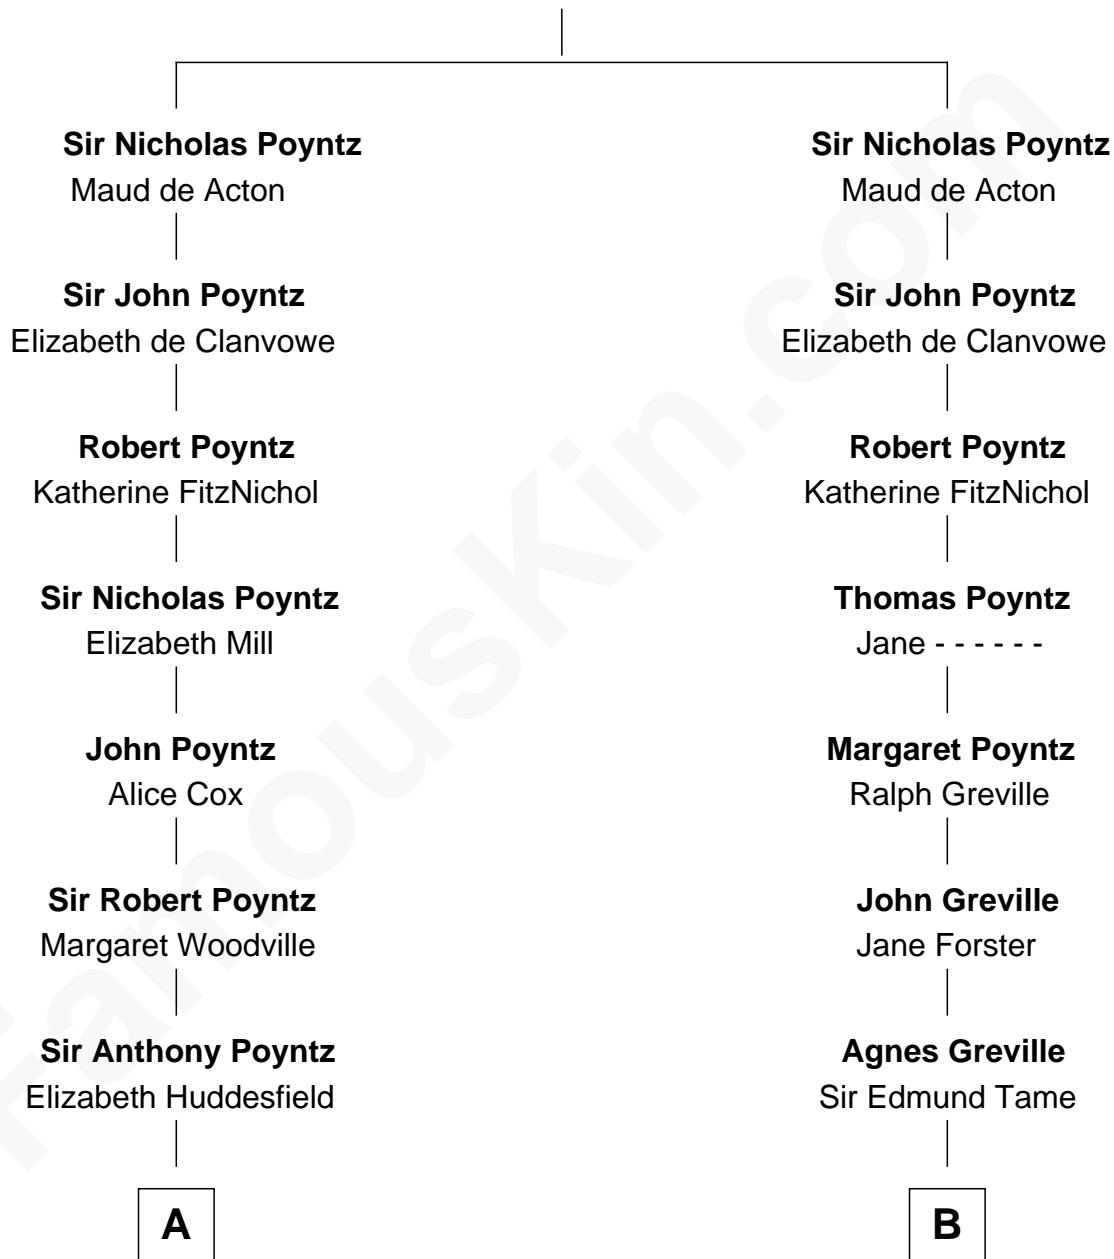

FamousKin.com Relationship Chart of

Princess Diana

Princess of Wales

21st cousin of

Mitt Romney

70th Governor of Massachusetts

Sir Hugh Poyntz

C

Cecilia Catherine Gordon-Lennox

Charles George Bingham

Rosalind Cecilia Caroline Bingham

James Albert Edward Hamilton

Cynthia Elinor Beatrix Hamilton

Albert Edward John Spencer

Edward John Spencer

Frances Ruth Burke Roche

Gaskell Samuel Romney

George Wilcken Romney

Lenore Emily LaFount

Mitt Romney

70th Governor of Massachusetts