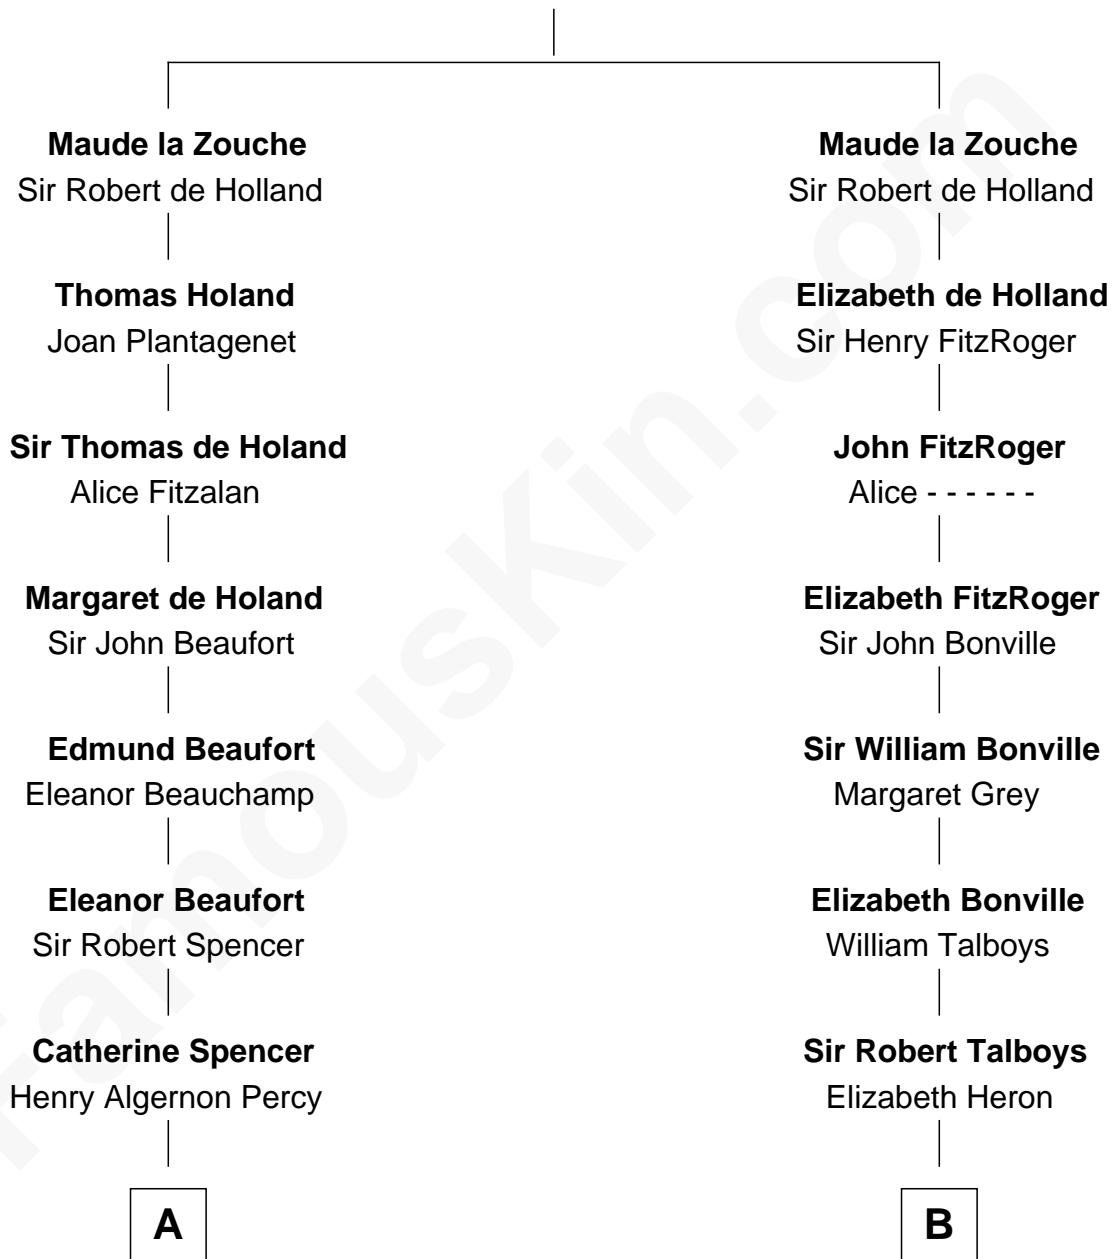

FamousKin.com Relationship Chart of

Princess Diana

Princess of Wales

21st cousin of

Mitt Romney

70th Governor of Massachusetts

Sir Alan la Zouche

Eleanor de Segrave

C

Frederick Spencer

Adelaide Horatia Elizabeth Seymour

Charles Robert Spencer

Margaret Baring

Albert Edward John Spencer

Cynthia Elinor Beatrix Hamilton

Edward John Spencer