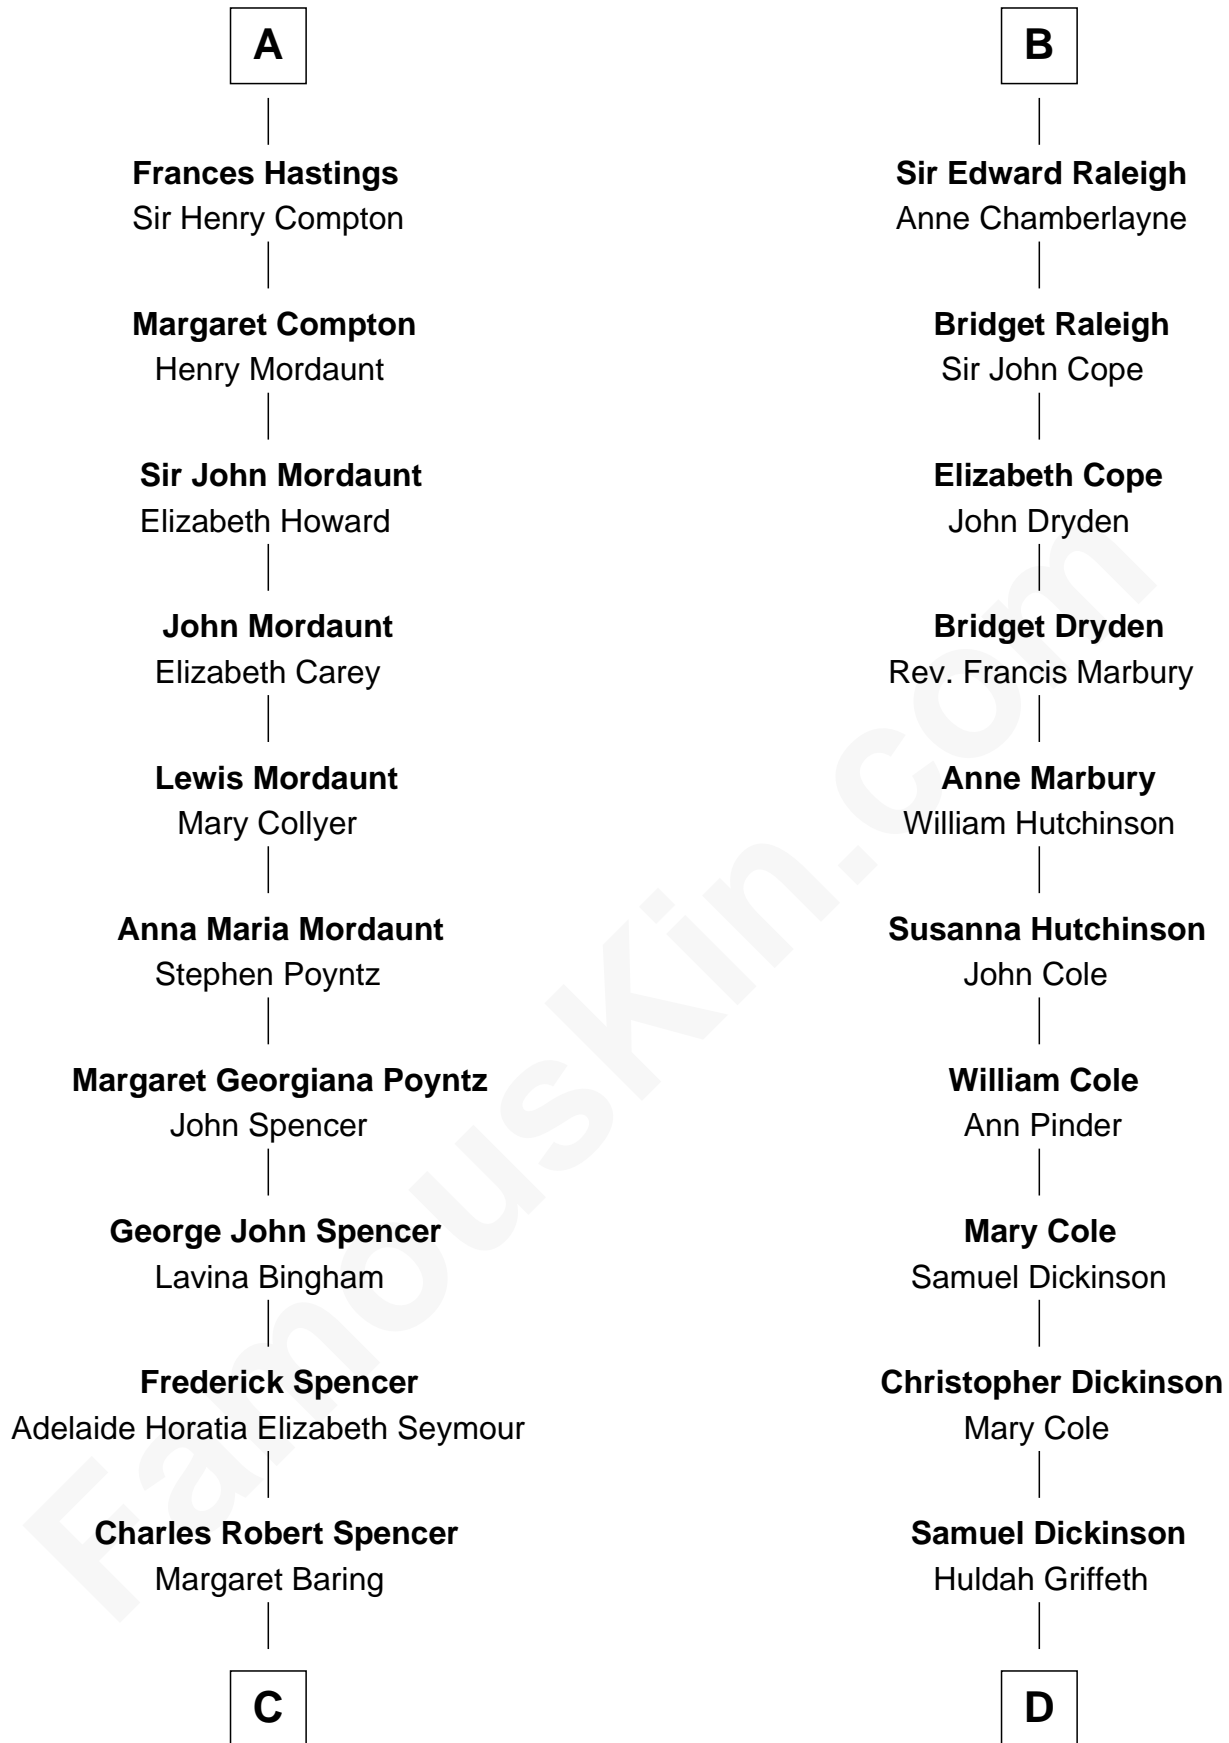

FamousKin.com Relationship Chart of

Princess Diana

Princess of Wales

19th cousin 2 times removed of

George Romney

43rd Governor of Michigan

Sir Hugh I de Audley

Iseult de Mortimer

C

Albert Edward John Spencer
Cynthia Elinor Beatrix Hamilton

Edward John Spencer
Frances Ruth Burke Roche

Princess Diana
Princess of Wales

D

Charity Dickinson
Jared Pratt

Parley Parker Pratt
Mary Woods

Helaman Pratt
Anna Johanna Dorothy Wilcken

Anna Amelia Pratt
Gaskell Samuel Romney

George Romney
43rd Governor of Michigan

FamousKin.com