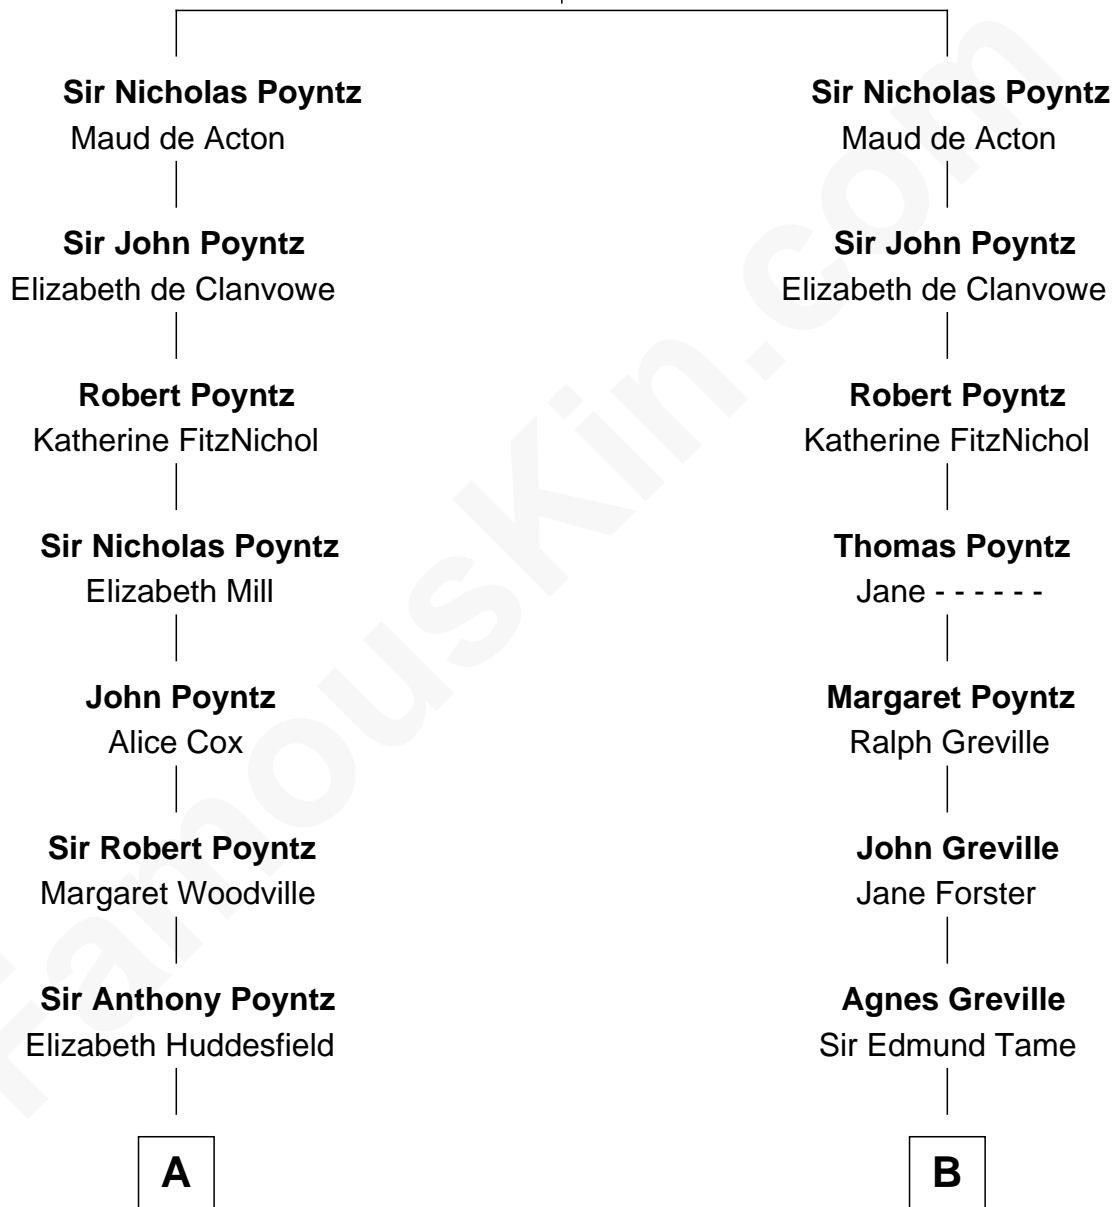

FamousKin.com
Relationship Chart of
Princess Diana
Princess of Wales

20th cousin 1 time removed of
George Romney
43rd Governor of Michigan

Sir Hugh Poyntz

C

Cecilia Catherine Gordon-Lennox

Charles George Bingham

Rosalind Cecilia Caroline Bingham

James Albert Edward Hamilton

Cynthia Elinor Beatrix Hamilton

Albert Edward John Spencer

Edward John Spencer

Frances Ruth Burke Roche

Princess Diana

Princess of Wales

D

Parley Parker Pratt

Mary Woods

Helaman Pratt

Anna Johanna Dorothy Wilcken

Anna Amelia Pratt

Gaskell Samuel Romney

George Romney