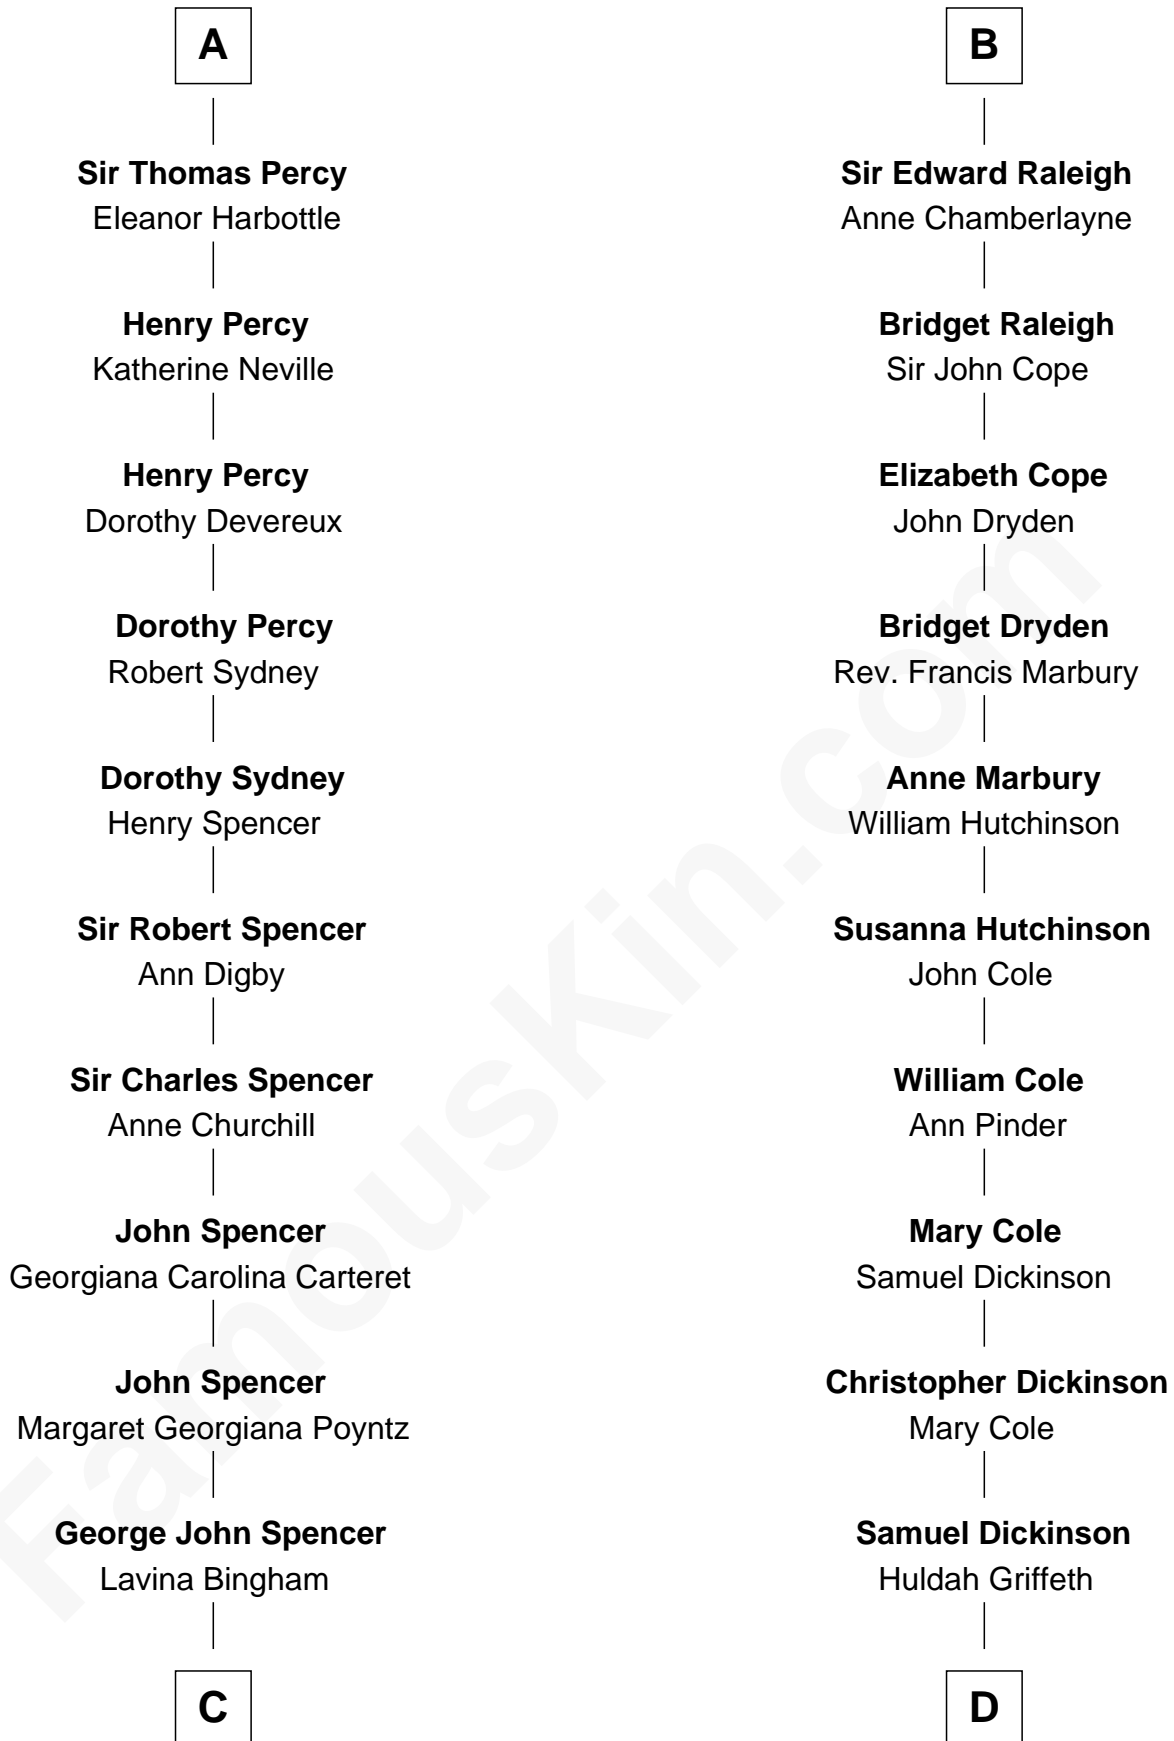

FamousKin.com Relationship Chart of

Princess Diana

Princess of Wales

21st cousin of

George Romney

43rd Governor of Michigan

Richard Fitzalan

Alice de Saluzzo

C

Frederick Spencer

Adelaide Horatia Elizabeth Seymour

Charles Robert Spencer

Margaret Baring

Albert Edward John Spencer

Cynthia Elinor Beatrix Hamilton

Edward John Spencer

Helaman Pratt

Anna Johanna Dorothy Wilcken

Anna Amelia Pratt

Gaskell Samuel Romney

George Romney

43rd Governor of Michigan

FamousKin.com