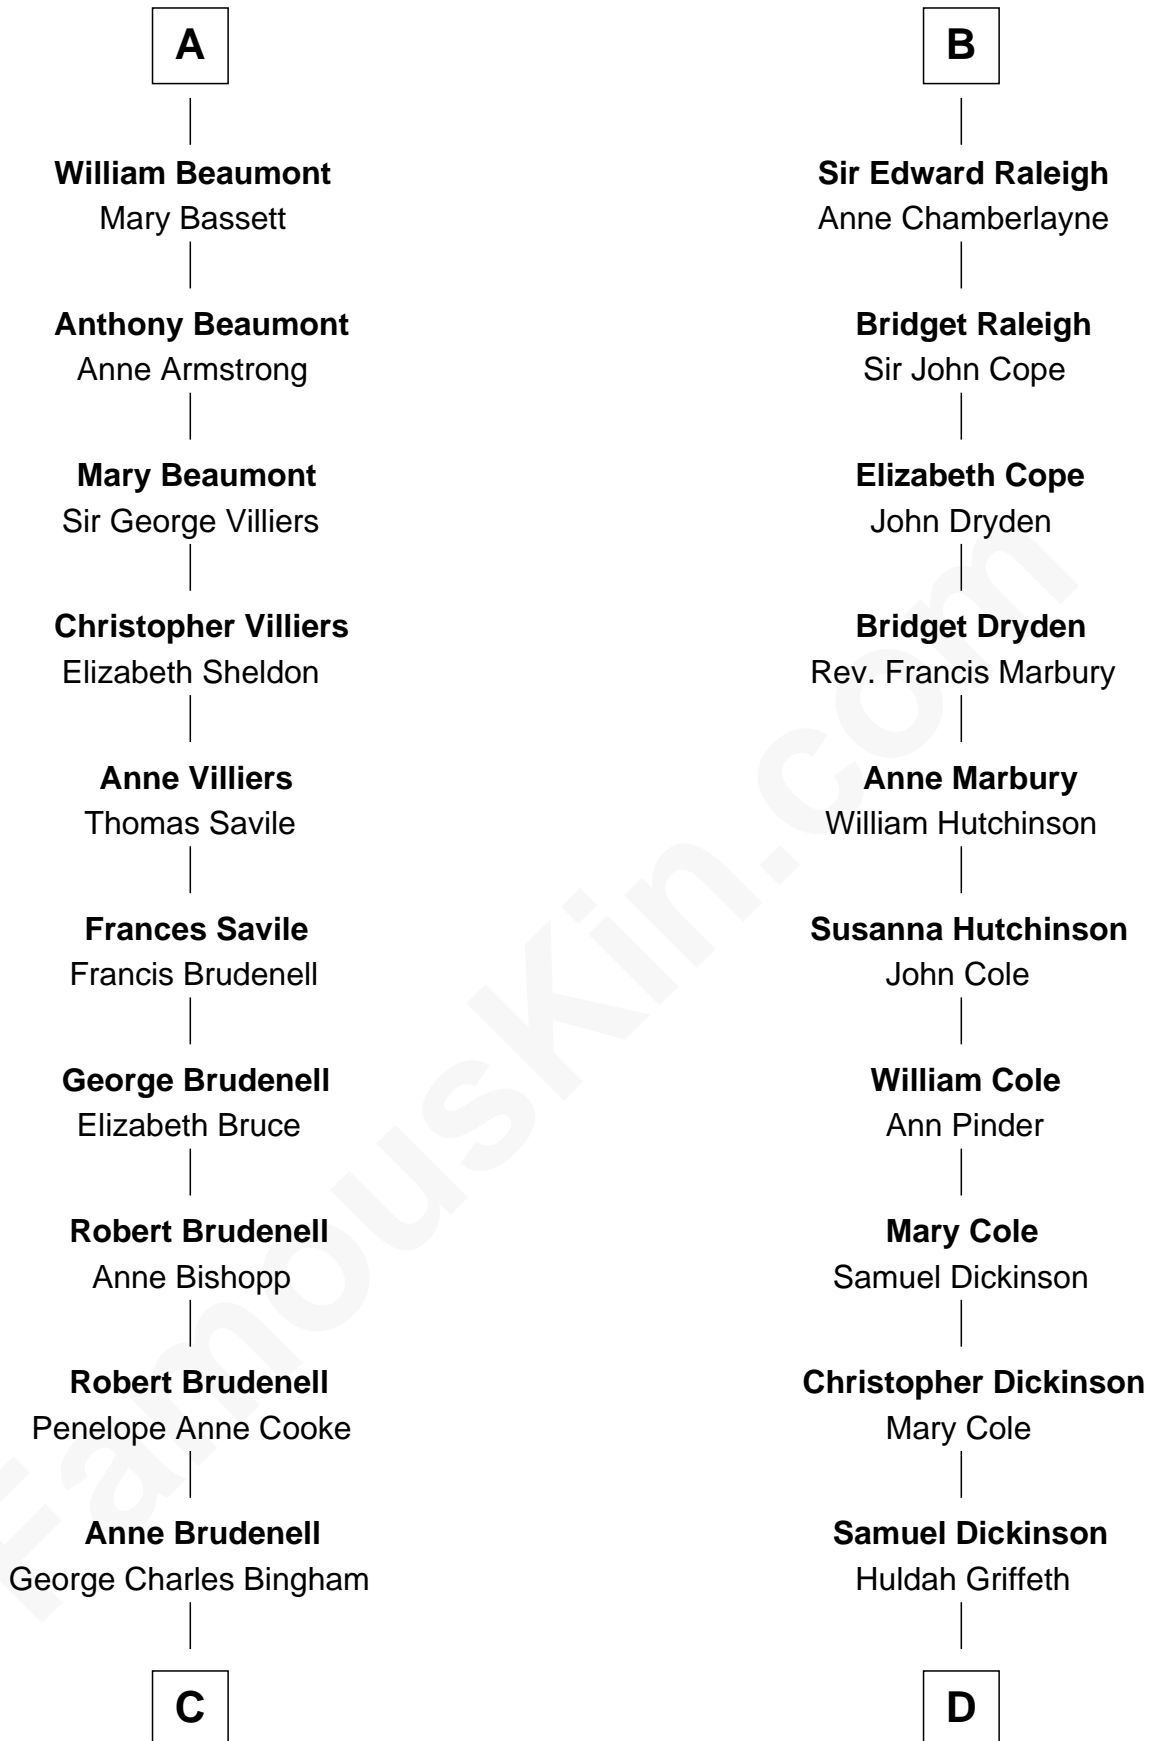

# FamousKin.com Relationship Chart of

**Princess Diana**

*Princess of Wales*

21st cousin of

**George Romney**

*43rd Governor of Michigan*

**Gilbert Talbot**

Ann le Botiler

**C**

**Charles George Bingham**  
Cecilia Catherine Gordon-Lennox

**Rosalind Cecilia Caroline Bingham**  
James Albert Edward Hamilton

**Cynthia Elinor Beatrix Hamilton**  
Albert Edward John Spencer

**Edward John Spencer**  
Frances Ruth Burke Roche

**Princess Diana**  
*Princess of Wales*

**D**

**Charity Dickinson**  
Jared Pratt

**Parley Parker Pratt**  
Mary Woods

**Helaman Pratt**  
Anna Johanna Dorothy Wilcken

**Anna Amelia Pratt**  
Gaskell Samuel Romney

**George Romney**  
*43rd Governor of Michigan*

FamousKin.com