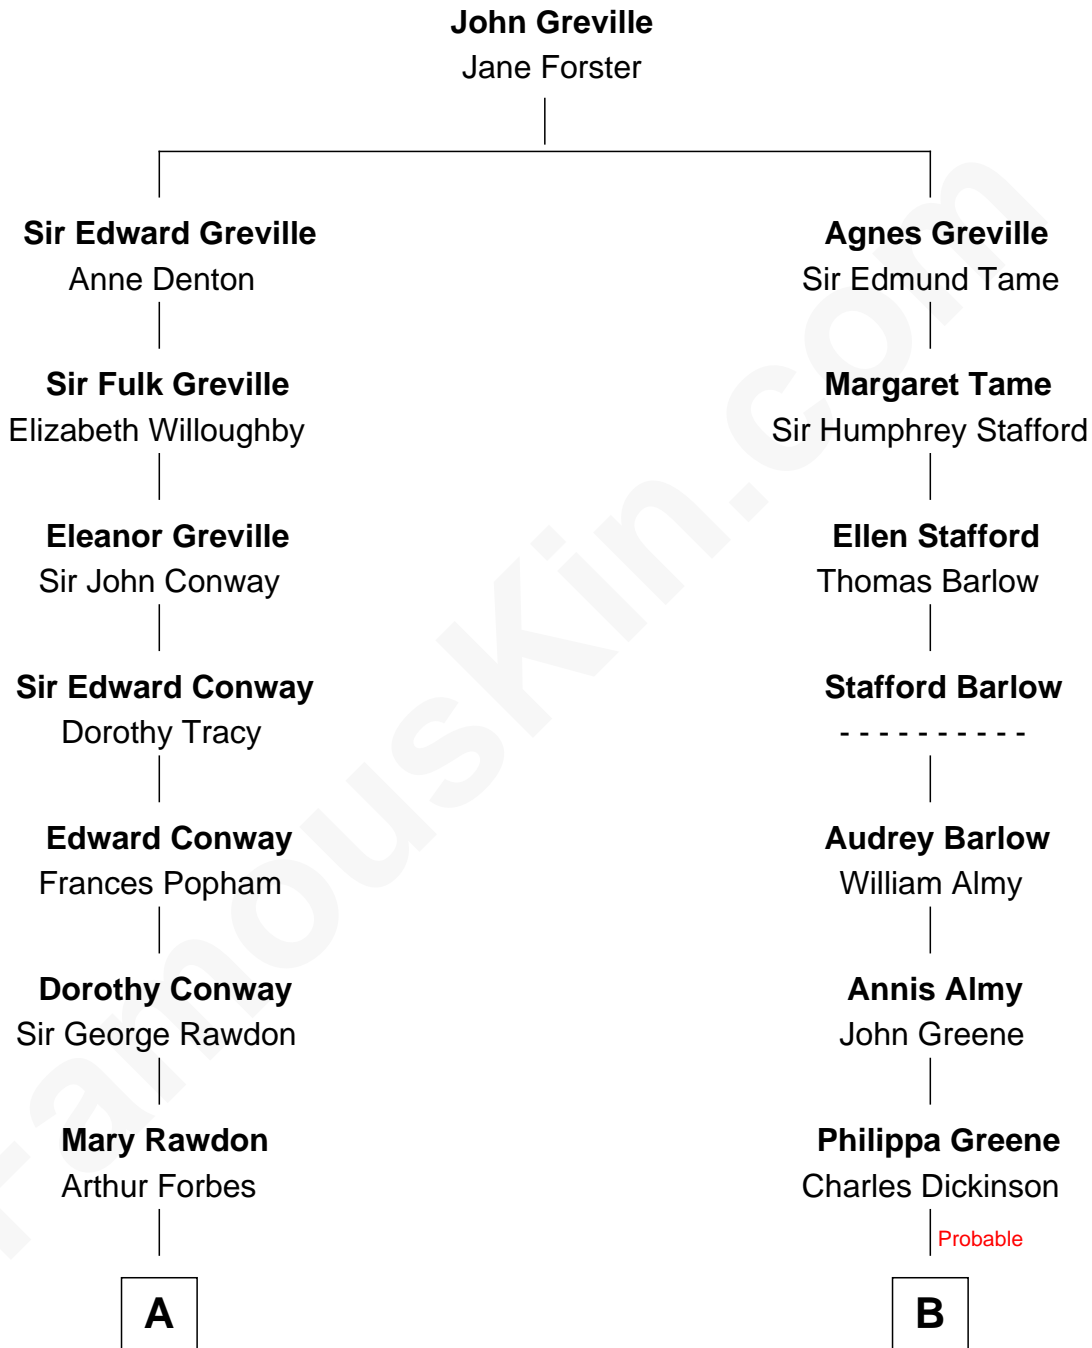

FamousKin.com

Relationship Chart of

Princess Diana

Princess of Wales

14th cousin 2 times removed of

George Romney
43rd Governor of Michigan

A

Jane Forbes
Josias Champagné