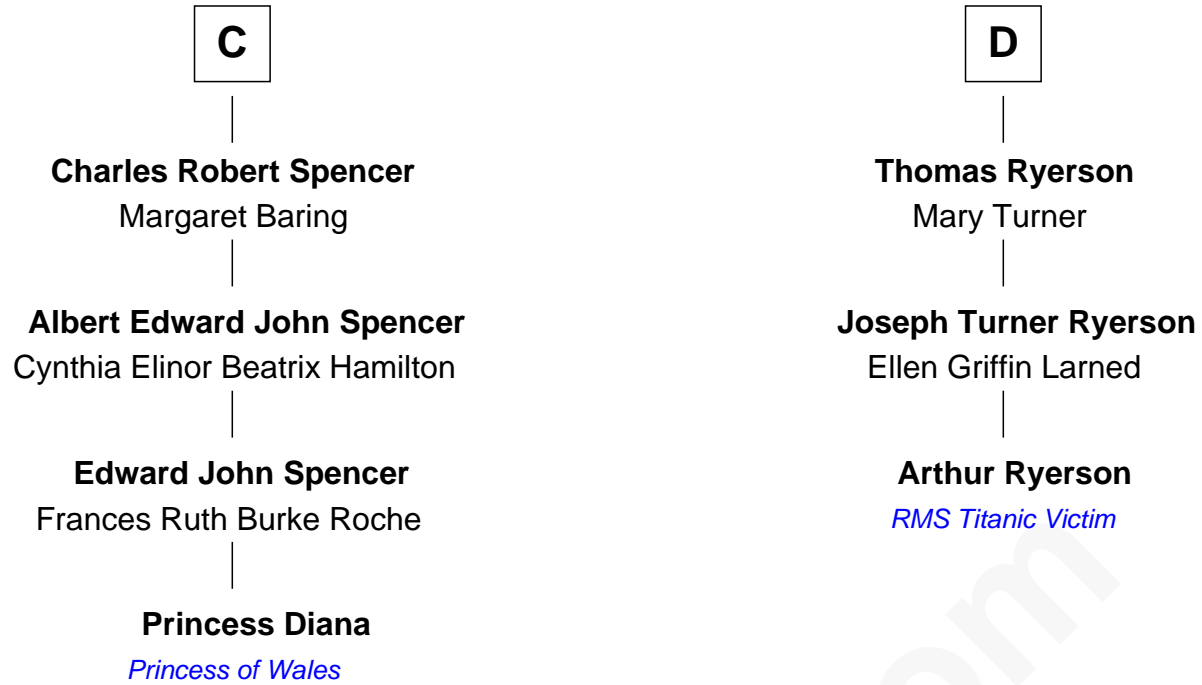

# FamousKin.com Relationship Chart of

**Princess Diana**

*Princess of Wales*

19th cousin 1 time removed of

**Arthur Ryerson**

*RMS Titanic Victim*

**Robert de Neville**

Mary FitzRanulph

FamousKin.com