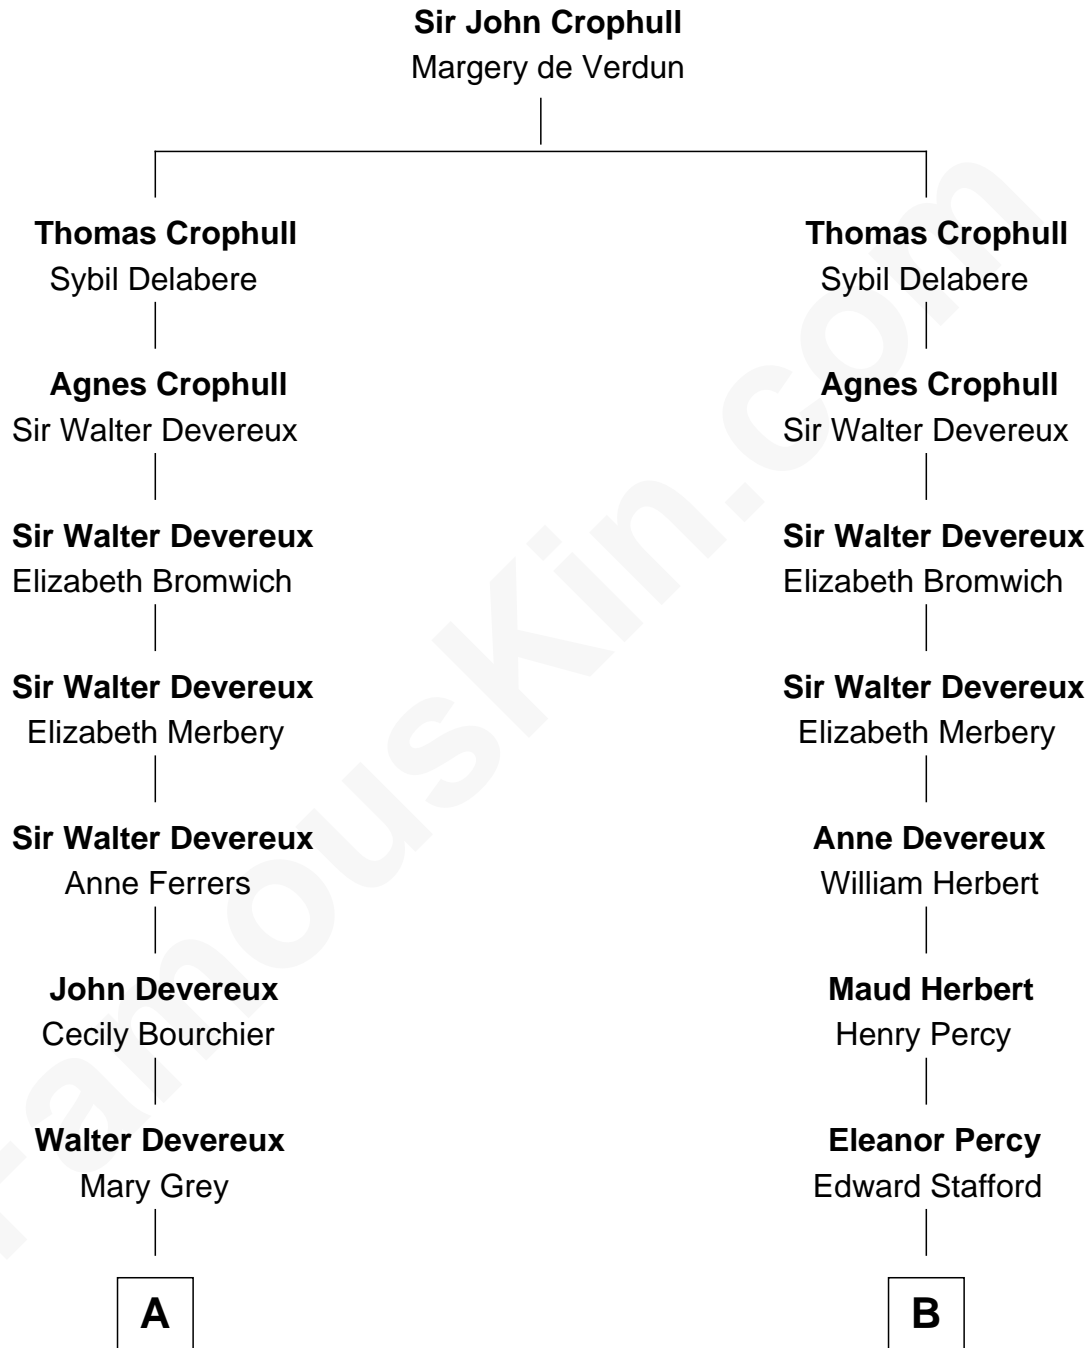

FamousKin.com
Relationship Chart of
Princess Diana
Princess of Wales

18th cousin 3 times removed of
Francis Scott Key
Author of "The Star Spangled Banner"

C

Frederick Spencer

Adelaide Horatia Elizabeth Seymour

Charles Robert Spencer

Margaret Baring

Albert Edward John Spencer

Cynthia Elinor Beatrix Hamilton

Edward John Spencer

Frances Ruth Burke Roche

Princess Diana

Princess of Wales